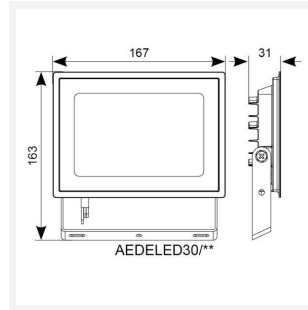

Eden

Eden Floodlight 30W Cool White
Code: AEDELED30/CW

Category	Floodlights
Application	Outdoor, Residential
Specification	Performance

PRODUCT FEATURES

- Compact and economic aluminium LED floodlight suitable for semi commercial applications
- PIR versions complete with manual override facility (10W-50W only)
- Polycarbonate spike accessory allowing installation into lawn and garden applications (10W-30W only)
- Bracket design allows installation without removing mounting bracket
- Pre-wired with 1 metre of rubber insulated cable for ease of installation
- Non-dimmable

GENERAL INFORMATION	
Wattage	30W
Lumens Delivered	2800lm
Lm/W	92lm/W
Beam Angle	110
CRI	80
CCT	4000K
Input	220-240V
Operating Temp	-20°C - 40°C
SDCM	6
Product Weight without Packaging	0.556 kg

TECHNICAL INFORMATION	
Light Source	LED
Colour / Finish	Black
IP Rating	IP65
Class Protection	1
Internal / External	Internal / External
Surface / Recessed / Suspended	Wall
Lumen Depreciation	L80 50,000h
Warranty (Years)	3
CE Mark	Yes
Accessories	AMFLSA