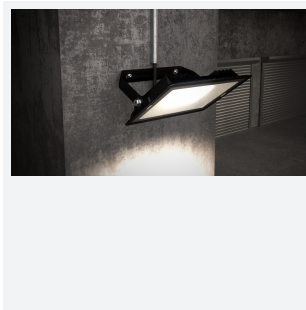

Eden

Eden Floodlight 30W Cool White
Code: AEDELED30/CW

Category	Floodlights
Application	Outdoor, Residential
Specification	Performance

PRODUCT FEATURES

- Compact and economic aluminium LED floodlight suitable for semi commercial applications
- PIR versions complete with manual override facility (10W-50W only)
- Polycarbonate spike accessory allowing installation into lawn and garden applications (10W-30W only)
- Bracket design allows installation without removing mounting bracket
- Pre-wired with 1 metre of rubber insulated cable for ease of installation
- Non-dimmable

GENERAL INFORMATION	
Wattage	30W
Lumens Delivered	2800lm
Lm/W	92lm/W
Beam Angle	110
CRI	80
CCT	4000K
Input	220-240V
Operating Temp	-20°C - 40°C
SDCM	6
Product Weight without Packaging	0.556 kg

TECHNICAL INFORMATION	
Light Source	LED
Colour / Finish	Black
IP Rating	IP65
Class Protection	1
Internal / External	Internal / External
Surface / Recessed / Suspended	Wall
Lumen Depreciation	L80 50,000h
Warranty (Years)	3
CE Mark	Yes
Accessories	AMFLSA