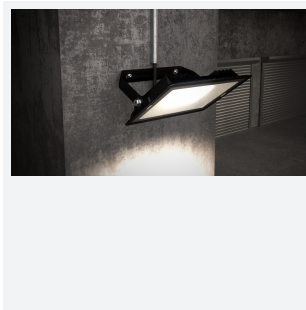

Eden

Eden Floodlight 30W Cool White
Code: AEDELED30/CW

Category	Floodlights
Application	Outdoor, Residential
Specification	Performance

PRODUCT FEATURES

- Compact and economic aluminium LED floodlight suitable for semi commercial applications
- PIR versions complete with manual override facility (10W-50W only)
- Polycarbonate spike accessory allowing installation into lawn and garden applications (10W-30W only)
- Bracket design allows installation without removing mounting bracket
- Pre-wired with 1 metre of rubber insulated cable for ease of installation
- Non-dimmable

GENERAL INFORMATION	
Wattage	30W
Lumens Delivered	2800lm
Lm/W	92lm/W
Beam Angle	110
CRI	80
CCT	4000K
Input	220/240V
Operating Temp	-20°C - 40°C
SDCM	6
Product Weight without Packaging	0.556 kg

TECHNICAL INFORMATION	
Light Source	LED
Colour / Finish	Black
IP Rating	IP65
Class Protection	1
Internal / External	Internal / External
Surface / Recessed / Suspended	Wall
Lumen Depreciation	L80 50,000h
Warranty (Years)	3
CE Mark	Yes
Accessories	AMFLSA