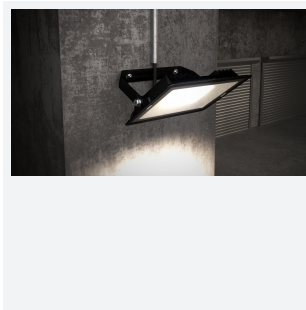

Eden

Eden Floodlight 30W Cool White
Code: AEDELED30/CW

Category	Floodlights
Application	Outdoor, Residential
Specification	Performance

PRODUCT FEATURES

- Compact and economic aluminium LED floodlight suitable for semi commercial applications
- PIR versions complete with manual override facility (10W-50W only)
- Polycarbonate spike accessory allowing installation into lawn and garden applications (10W-30W only)
- Bracket design allows installation without removing mounting bracket
- Pre-wired with 1 metre of rubber insulated cable for ease of installation
- Non-dimmable

GENERAL INFORMATION	
Wattage	30W
Lumens Delivered	2800lm
Lm/W	92lm/W
Beam Angle	110
CRI	80
CCT	4000K
Input	220-240V
Operating Temp	-20°C - 40°C
SDCM	6
Product Weight without Packaging	0.556 kg

TECHNICAL INFORMATION	
Light Source	LED
Colour / Finish	Black
IP Rating	IP65
Class Protection	1
Internal / External	Internal / External
Surface / Recessed / Suspended	Wall
Lumen Depreciation	L80 50,000h
Warranty (Years)	3
CE Mark	Yes
Accessories	AMFLSA