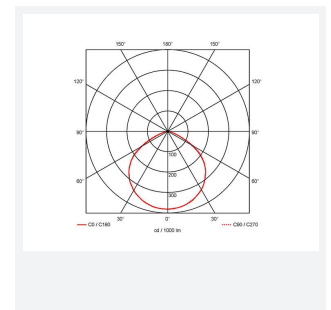

Eden

Eden Floodlight 30W Cool White
Code: AEDELED30/CW

Category	Floodlights
Application	Outdoor, Residential
Specification	Performance

PRODUCT FEATURES

- Compact and economic aluminium LED floodlight suitable for semi commercial applications
- PIR versions complete with manual override facility (10W-50W only)
- Polycarbonate spike accessory allowing installation into lawn and garden applications (10W-30W only)
- Bracket design allows installation without removing mounting bracket
- Pre-wired with 1 metre of rubber insulated cable for ease of installation
- Non-dimmable

GENERAL INFORMATION	
Wattage	30W
Lumens Delivered	2800lm
Lm/W	92lm/W
Beam Angle	110
CRI	80
CCT	4000K
Input	220/240V
Operating Temp	-20°C - 40°C
SDCM	6
Product Weight without Packaging	0.556 kg

TECHNICAL INFORMATION	
Light Source	LED
Colour / Finish	Black
IP Rating	IP65
Class Protection	1
Internal / External	Internal / External
Surface / Recessed / Suspended	Wall
Lumen Depreciation	L80 50,000h
Warranty (Years)	3
CE Mark	Yes
Accessories	AMFLSA