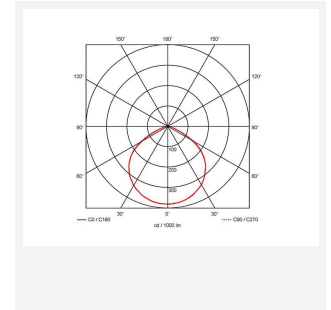

Eden

Eden Floodlight 30W Cool White
Code: AEDELED30/CW

Category	Floodlights
Application	Outdoor, Residential
Specification	Performance

PRODUCT FEATURES

- Compact and economic aluminium LED floodlight suitable for semi commercial applications
- PIR versions complete with manual override facility (10W-50W only)
- Polycarbonate spike accessory allowing installation into lawn and garden applications (10W-30W only)
- Bracket design allows installation without removing mounting bracket
- Pre-wired with 1 metre of rubber insulated cable for ease of installation
- Non-dimmable

GENERAL INFORMATION	
Wattage	30W
Lumens Delivered	2800lm
Lm/W	92lm/W
Beam Angle	110
CRI	80
CCT	4000K
Input	220-240V
Operating Temp	-20°C - 40°C
SDCM	6
Product Weight without Packaging	0.556 kg

TECHNICAL INFORMATION	
Light Source	LED
Colour / Finish	Black
IP Rating	IP65
Class Protection	1
Internal / External	Internal / External
Surface / Recessed / Suspended	Wall
Lumen Depreciation	L80 50,000h
Warranty (Years)	3
CE Mark	Yes
Accessories	AMFLSA