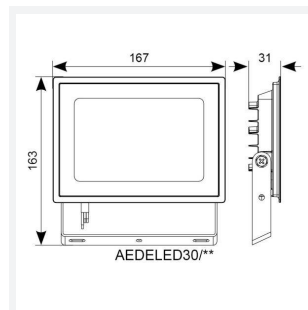

Eden

Eden Floodlight 30W Cool White
Code: AEDELED30/CW

Category	Floodlights
Application	Outdoor, Residential
Specification	Performance

PRODUCT FEATURES

- Compact and economic aluminium LED floodlight suitable for semi commercial applications
- PIR versions complete with manual override facility (10W-50W only)
- Polycarbonate spike accessory allowing installation into lawn and garden applications (10W-30W only)
- Bracket design allows installation without removing mounting bracket
- Pre-wired with 1 metre of rubber insulated cable for ease of installation
- Non-dimmable

GENERAL INFORMATION	
Wattage	30W
Lumens Delivered	2800lm
Lm/W	92lm/W
Beam Angle	110
CRI	80
CCT	4000K
Input	220/240V
Operating Temp	-20°C - 40°C
SDCM	6
Product Weight without Packaging	0.556 kg

TECHNICAL INFORMATION	
Light Source	LED
Colour / Finish	Black
IP Rating	IP65
Class Protection	1
Internal / External	Internal / External
Surface / Recessed / Suspended	Wall
Lumen Depreciation	L80 50,000h
Warranty (Years)	3
CE Mark	Yes
Accessories	AMFLSA