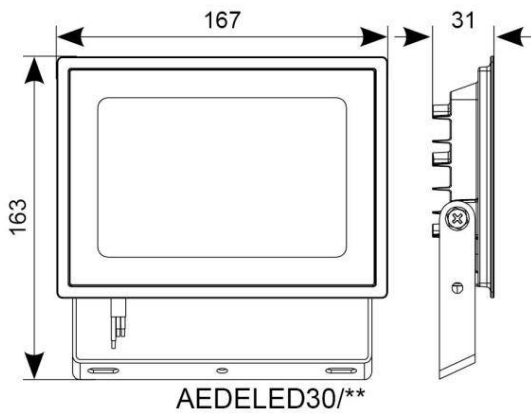

Eden

Eden Floodlight 30W Cool White
Code: AEDELED30/CW

ACCESSORIES

AMFLSA

Zion Floodlight Spike Accessory