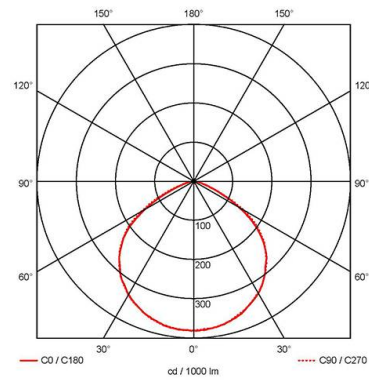

Eden

Eden Floodlight 30W Cool White
Code: AEDELED30/CW

ACCESSORIES

AMFLSA

Zion Floodlight Spike Accessory