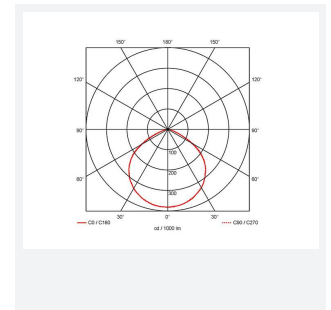

Eden

Eden Floodlight 30W PIR Cool White
Code: AEDELED30/CW/PIR

Category	Floodlights
Application	Outdoor, Residential
Specification	Performance

PRODUCT FEATURES

- Compact and economic aluminium LED floodlight suitable for semi commercial applications
- PIR versions complete with manual override facility (10W-50W only)
- Polycarbonate spike accessory allowing installation into lawn and garden applications (10W-30W only)
- Bracket design allows installation without removing mounting bracket
- Pre-wired with 1 metre of rubber insulated cable for ease of installation
- Non-dimmable

GENERAL INFORMATION	
Wattage	30W
Lumens Delivered	2800lm
Lm/W	92lm/W
Beam Angle	110
CRI	80
CCT	4000K
Input	220-240V
Operating Temp	-20°C - 40°C
SDCM	6
Product Weight without Packaging	0.621 kg

TECHNICAL INFORMATION	
Light Source	LED
Colour / Finish	Black
IP Rating	IP44
Class Protection	1
Internal / External	Internal / External
Surface / Recessed / Suspended	Wall
Lumen Depreciation	L80 50,000h
Warranty (Years)	3
CE Mark	Yes
Accessories	AMFLSA