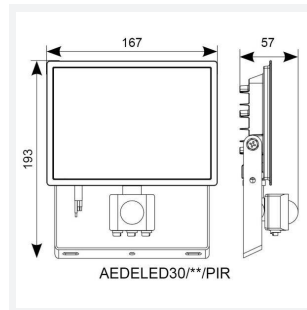

Eden

Eden Floodlight 30W PIR Cool White
Code: AEDELED30/CW/PIR

Category	Floodlights
Application	Outdoor, Residential
Specification	Performance

PRODUCT FEATURES

- Compact and economic aluminium LED floodlight suitable for semi commercial applications
- PIR versions complete with manual override facility (10W-50W only)
- Polycarbonate spike accessory allowing installation into lawn and garden applications (10W-30W only)
- Bracket design allows installation without removing mounting bracket
- Pre-wired with 1 metre of rubber insulated cable for ease of installation
- Non-dimmable

GENERAL INFORMATION	
Wattage	30W
Lumens Delivered	2800lm
Lm/W	92lm/W
Beam Angle	110
CRI	80
CCT	4000K
Input	220/240V
Operating Temp	-20°C - 40°C
SDCM	6
Product Weight without Packaging	0.621 kg

TECHNICAL INFORMATION	
Light Source	LED
Colour / Finish	Black
IP Rating	IP44
Class Protection	1
Internal / External	Internal / External
Surface / Recessed / Suspended	Wall
Lumen Depreciation	L80 50,000h
Warranty (Years)	3
CE Mark	Yes
Accessories	AMFLSA