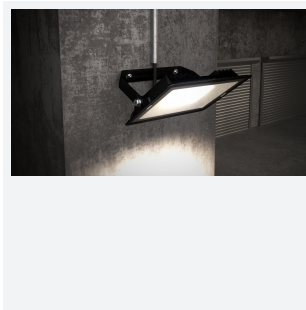

Eden

Eden Floodlight 30W PIR Cool White
Code: AEDELED30/CW/PIR

Category	Floodlights
Application	Outdoor, Residential
Specification	Performance

PRODUCT FEATURES

- Compact and economic aluminium LED floodlight suitable for semi commercial applications
- PIR versions complete with manual override facility (10W-50W only)
- Polycarbonate spike accessory allowing installation into lawn and garden applications (10W-30W only)
- Bracket design allows installation without removing mounting bracket
- Pre-wired with 1 metre of rubber insulated cable for ease of installation
- Non-dimmable

GENERAL INFORMATION	
Wattage	30W
Lumens Delivered	2800lm
Lm/W	92lm/W
Beam Angle	110
CRI	80
CCT	4000K
Input	220-240V
Operating Temp	-20°C - 40°C
SDCM	6
Product Weight without Packaging	0.621 kg

TECHNICAL INFORMATION	
Light Source	LED
Colour / Finish	Black
IP Rating	IP44
Class Protection	1
Internal / External	Internal / External
Surface / Recessed / Suspended	Wall
Lumen Depreciation	L80 50,000h
Warranty (Years)	3
CE Mark	Yes
Accessories	AMFLSA