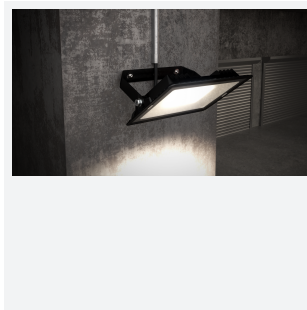

Eden

Eden Floodlight 30W PIR Cool White
Code: AEDELED30/CW/PIR

Category	Floodlights
Application	Outdoor, Residential
Specification	Performance

PRODUCT FEATURES

- Compact and economic aluminium LED floodlight suitable for semi commercial applications
- PIR versions complete with manual override facility (10W-50W only)
- Polycarbonate spike accessory allowing installation into lawn and garden applications (10W-30W only)
- Bracket design allows installation without removing mounting bracket
- Pre-wired with 1 metre of rubber insulated cable for ease of installation
- Non-dimmable

GENERAL INFORMATION	
Wattage	30W
Lumens Delivered	2800lm
Lm/W	92lm/W
Beam Angle	110
CRI	80
CCT	4000K
Input	220-240V
Operating Temp	-20°C - 40°C
SDCM	6
Product Weight without Packaging	0.621 kg

TECHNICAL INFORMATION	
Light Source	LED
Colour / Finish	Black
IP Rating	IP44
Class Protection	1
Internal / External	Internal / External
Surface / Recessed / Suspended	Wall
Lumen Depreciation	L80 50,000h
Warranty (Years)	3
CE Mark	Yes
Accessories	AMFLSA