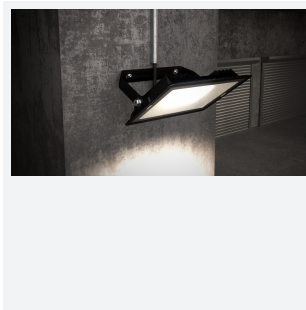

Eden

Eden Floodlight 30W PIR Cool White
Code: AEDELED30/CW/PIR

Category	Floodlights
Application	Outdoor, Residential
Specification	Performance

PRODUCT FEATURES

- Compact and economic aluminium LED floodlight suitable for semi commercial applications
- PIR versions complete with manual override facility (10W-50W only)
- Polycarbonate spike accessory allowing installation into lawn and garden applications (10W-30W only)
- Bracket design allows installation without removing mounting bracket
- Pre-wired with 1 metre of rubber insulated cable for ease of installation
- Non-dimmable

GENERAL INFORMATION	
Wattage	30W
Lumens Delivered	2800lm
Lm/W	92lm/W
Beam Angle	110
CRI	80
CCT	4000K
Input	220/240V
Operating Temp	-20°C - 40°C
SDCM	6
Product Weight without Packaging	0.621 kg

TECHNICAL INFORMATION	
Light Source	LED
Colour / Finish	Black
IP Rating	IP44
Class Protection	1
Internal / External	Internal / External
Surface / Recessed / Suspended	Wall
Lumen Depreciation	L80 50,000h
Warranty (Years)	3
CE Mark	Yes
Accessories	AMFLSA