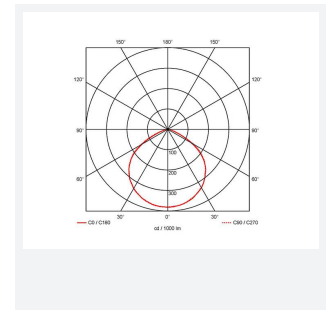

Eden

Eden Floodlight 30W PIR Cool White
Code: AEDELED30/CW/PIR

Category	Floodlights
Application	Outdoor, Residential
Specification	Performance

PRODUCT FEATURES

- Compact and economic aluminium LED floodlight suitable for semi commercial applications
- PIR versions complete with manual override facility (10W-50W only)
- Polycarbonate spike accessory allowing installation into lawn and garden applications (10W-30W only)
- Bracket design allows installation without removing mounting bracket
- Pre-wired with 1 metre of rubber insulated cable for ease of installation
- Non-dimmable

GENERAL INFORMATION	
Wattage	30W
Lumens Delivered	2800lm
Lm/W	92lm/W
Beam Angle	110
CRI	80
CCT	4000K
Input	220/240V
Operating Temp	-20°C - 40°C
SDCM	6
Product Weight without Packaging	0.621 kg

TECHNICAL INFORMATION	
Light Source	LED
Colour / Finish	Black
IP Rating	IP44
Class Protection	1
Internal / External	Internal / External
Surface / Recessed / Suspended	Wall
Lumen Depreciation	L80 50,000h
Warranty (Years)	3
CE Mark	Yes
Accessories	AMFLSA