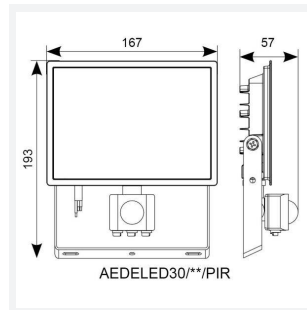

Eden

Eden Floodlight 30W PIR Cool White
Code: AEDELED30/CW/PIR

Category	Floodlights
Application	Outdoor, Residential
Specification	Performance

PRODUCT FEATURES

- Compact and economic aluminium LED floodlight suitable for semi commercial applications
- PIR versions complete with manual override facility (10W-50W only)
- Polycarbonate spike accessory allowing installation into lawn and garden applications (10W-30W only)
- Bracket design allows installation without removing mounting bracket
- Pre-wired with 1 metre of rubber insulated cable for ease of installation
- Non-dimmable

GENERAL INFORMATION	
Wattage	30W
Lumens Delivered	2800lm
Lm/W	92lm/W
Beam Angle	110
CRI	80
CCT	4000K
Input	220-240V
Operating Temp	-20°C - 40°C
SDCM	6
Product Weight without Packaging	0.621 kg

TECHNICAL INFORMATION	
Light Source	LED
Colour / Finish	Black
IP Rating	IP44
Class Protection	1
Internal / External	Internal / External
Surface / Recessed / Suspended	Wall
Lumen Depreciation	L80 50,000h
Warranty (Years)	3
CE Mark	Yes
Accessories	AMFLSA