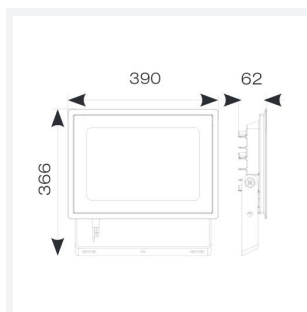

Eden

Eden Floodlight 200W Warm White
Code: AEDELED200/WW

Category	Floodlights
Application	Outdoor, Residential
Specification	Performance

PRODUCT FEATURES

- Compact and economic aluminium LED floodlight suitable for semi commercial applications
- PIR versions complete with manual override facility (10W-50W only)
- Polycarbonate spike accessory allowing installation into lawn and garden applications (10W-30W only)
- Bracket design allows installation without removing mounting bracket
- Pre-wired with 1 metre of rubber insulated cable for ease of installation
- Non-dimmable

GENERAL INFORMATION	
Wattage	200W
Lumens Delivered	20700lm
Lm/W	106lm/W
Beam Angle	110
CRI	80
CCT	3000K
Input	220-240V
Operating Temp	-20°C - 40°C
SDCM	6
Product Weight without Packaging	4.407 kg

TECHNICAL INFORMATION	
Light Source	LED
Colour / Finish	Black
IP Rating	IP65
Class Protection	1
Internal / External	Internal / External
Surface / Recessed / Suspended	Wall
Lumen Depreciation	L80 50,000h
Warranty (Years)	3
CE Mark	Yes