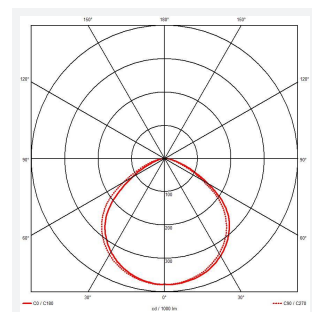

Eden

Eden Floodlight 200W Warm White
Code: AEDELED200/WW

Category	Floodlights
Application	Outdoor, Residential
Specification	Performance

PRODUCT FEATURES

- Compact and economic aluminium LED floodlight suitable for semi commercial applications
- PIR versions complete with manual override facility (10W-50W only)
- Polycarbonate spike accessory allowing installation into lawn and garden applications (10W-30W only)
- Bracket design allows installation without removing mounting bracket
- Pre-wired with 1 metre of rubber insulated cable for ease of installation
- Non-dimmable

GENERAL INFORMATION	
Wattage	200W
Lumens Delivered	20700lm
Lm/W	106lm/W
Beam Angle	110
CRI	80
CCT	3000K
Input	220/240V
Operating Temp	-20°C - 40°C
SDCM	6
Product Weight without Packaging	4.407 kg

TECHNICAL INFORMATION	
Light Source	LED
Colour / Finish	Black
IP Rating	IP65
Class Protection	1
Internal / External	Internal / External
Surface / Recessed / Suspended	Wall
Lumen Depreciation	L80 50,000h
Warranty (Years)	3
CE Mark	Yes