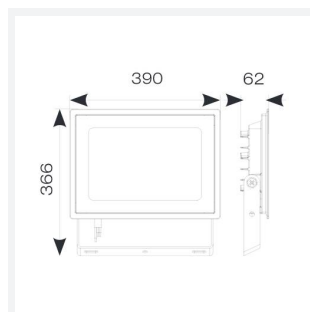

## PRODUCT FEATURES

- Compact and economic aluminium LED floodlight suitable for semi commercial applications
- PIR versions complete with manual override facility (10W-50W only)
- Polycarbonate spike accessory allowing installation into lawn and garden applications (10W-30W only)
- Bracket design allows installation without removing mounting bracket
- Pre-wired with 1 metre of rubber insulated cable for ease of installation
- Non-dimmable

GENERAL INFORMATION	
Wattage	200W
Lumens Delivered	20700lm
Lm/W	106lm/W
Beam Angle	110
CRI	80
CCT	3000K
Input	220-240V
Operating Temp	-20°C - 40°C
SDCM	6
Product Weight without Packaging	4.407 kg

TECHNICAL INFORMATION	
Light Source	LED
Colour / Finish	Black
IP Rating	IP65
Class Protection	1
Internal / External	Internal / External
Surface / Recessed / Suspended	Wall
Lumen Depreciation	L80 50,000h
Warranty (Years)	3
CE Mark	Yes