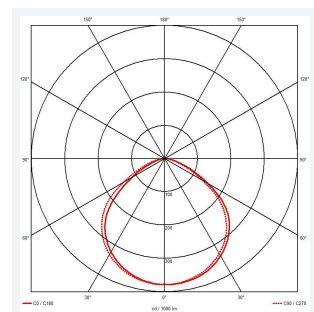

# Eden

Eden Floodlight 200W Warm White  
Code: AEDELED200/WW

Category	Floodlights
Application	Outdoor, Residential
Specification	Performance

GENERAL INFORMATION	
Wattage	200W
Lumens Delivered	20700lm
Lm/W	106lm/W
Beam Angle	110
CRI	80
CCT	3000K
Input	220-240V
Operating Temp	-20°C - 40°C
SDCM	6
Product Weight without Packaging	4.407 kg

TECHNICAL INFORMATION	
Light Source	LED
Colour / Finish	Black
IP Rating	IP65
Class Protection	1
Internal / External	Internal / External
Surface / Recessed / Suspended	Wall
Lumen Depreciation	L80 50,000h
Warranty (Years)	3
CE Mark	Yes