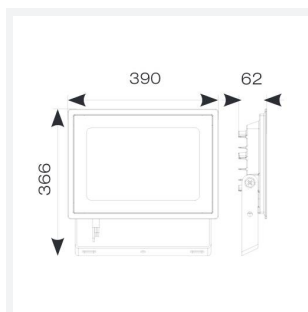

Eden

Eden Floodlight 200W Warm White
Code: AEDELED200/WW

Category	Floodlights
Application	Outdoor, Residential
Specification	Performance

PRODUCT FEATURES

- Compact and economic aluminium LED floodlight suitable for semi commercial applications
- PIR versions complete with manual override facility (10W-50W only)
- Polycarbonate spike accessory allowing installation into lawn and garden applications (10W-30W only)
- Bracket design allows installation without removing mounting bracket
- Pre-wired with 1 metre of rubber insulated cable for ease of installation
- Non-dimmable

GENERAL INFORMATION	
Wattage	200W
Lumens Delivered	20700lm
Lm/W	106lm/W
Beam Angle	110
CRI	80
CCT	3000K
Input	220/240V
Operating Temp	-20°C - 40°C
SDCM	6
Product Weight without Packaging	4.407 kg

TECHNICAL INFORMATION	
Light Source	LED
Colour / Finish	Black
IP Rating	IP65
Class Protection	1
Internal / External	Internal / External
Surface / Recessed / Suspended	Wall
Lumen Depreciation	L80 50,000h
Warranty (Years)	3
CE Mark	Yes