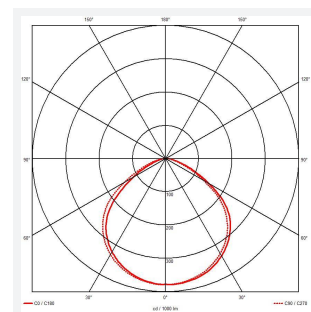

Eden

Eden Floodlight 200W Warm White
Code: AEDELED200/WW

Category	Floodlights
Application	Outdoor, Residential
Specification	Performance

PRODUCT FEATURES

- Compact and economic aluminium LED floodlight suitable for semi commercial applications
- PIR versions complete with manual override facility (10W-50W only)
- Polycarbonate spike accessory allowing installation into lawn and garden applications (10W-30W only)
- Bracket design allows installation without removing mounting bracket
- Pre-wired with 1 metre of rubber insulated cable for ease of installation
- Non-dimmable

GENERAL INFORMATION	
Wattage	200W
Lumens Delivered	20700lm
Lm/W	106lm/W
Beam Angle	110
CRI	80
CCT	3000K
Input	220-240V
Operating Temp	-20°C - 40°C
SDCM	6
Product Weight without Packaging	4.407 kg

TECHNICAL INFORMATION	
Light Source	LED
Colour / Finish	Black
IP Rating	IP65
Class Protection	1
Internal / External	Internal / External
Surface / Recessed / Suspended	Wall
Lumen Depreciation	L80 50,000h
Warranty (Years)	3
CE Mark	Yes