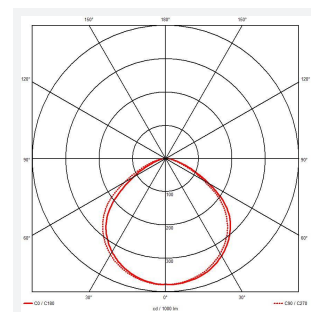

# Eden

Eden Floodlight 200W Cool White  
Code: AEDELED200/CW

Category	Floodlights
Application	Outdoor, Residential
Specification	Performance

GENERAL INFORMATION	
Wattage	200W
Lumens Delivered	22000lm
Lm/W	113lm/W
Beam Angle	110
CRI	80
CCT	4000K
Input	220-240V
Operating Temp	-20°C - 40°C
SDCM	6
Product Weight without Packaging	4.407 kg

TECHNICAL INFORMATION	
Light Source	LED
Colour / Finish	Black
IP Rating	IP65
Class Protection	1
Internal / External	Internal / External
Surface / Recessed / Suspended	Wall
Lumen Depreciation	L80 50,000h
Warranty (Years)	3
CE Mark	Yes