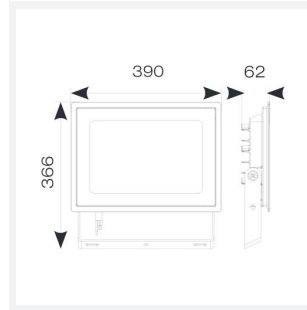

Eden

Eden Floodlight 200W Cool White
Code: AEDELED200/CW

Category	Floodlights
Application	Outdoor, Residential
Specification	Performance

PRODUCT FEATURES

- Compact and economic aluminium LED floodlight suitable for semi commercial applications
- PIR versions complete with manual override facility (10W-50W only)
- Polycarbonate spike accessory allowing installation into lawn and garden applications (10W-30W only)
- Bracket design allows installation without removing mounting bracket
- Pre-wired with 1 metre of rubber insulated cable for ease of installation
- Non-dimmable

GENERAL INFORMATION	
Wattage	200W
Lumens Delivered	22000lm
Lm/W	113lm/W
Beam Angle	110
CRI	80
CCT	4000K
Input	220-240V
Operating Temp	-20°C - 40°C
SDCM	6
Product Weight without Packaging	4.407 kg

TECHNICAL INFORMATION	
Light Source	LED
Colour / Finish	Black
IP Rating	IP65
Class Protection	1
Internal / External	Internal / External
Surface / Recessed / Suspended	Wall
Lumen Depreciation	L80 50,000h
Warranty (Years)	3
CE Mark	Yes