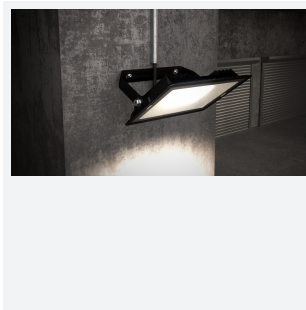

Eden

Eden Floodlight 200W Cool White
Code: AEDELED200/CW

Category	Floodlights
Application	Outdoor, Residential
Specification	Performance

PRODUCT FEATURES

- Compact and economic aluminium LED floodlight suitable for semi commercial applications
- PIR versions complete with manual override facility (10W-50W only)
- Polycarbonate spike accessory allowing installation into lawn and garden applications (10W-30W only)
- Bracket design allows installation without removing mounting bracket
- Pre-wired with 1 metre of rubber insulated cable for ease of installation
- Non-dimmable

GENERAL INFORMATION	
Wattage	200W
Lumens Delivered	22000lm
Lm/W	113lm/W
Beam Angle	110
CRI	80
CCT	4000K
Input	220-240V
Operating Temp	-20°C - 40°C
SDCM	6
Product Weight without Packaging	4.407 kg

TECHNICAL INFORMATION	
Light Source	LED
Colour / Finish	Black
IP Rating	IP65
Class Protection	1
Internal / External	Internal / External
Surface / Recessed / Suspended	Wall
Lumen Depreciation	L80 50,000h
Warranty (Years)	3
CE Mark	Yes