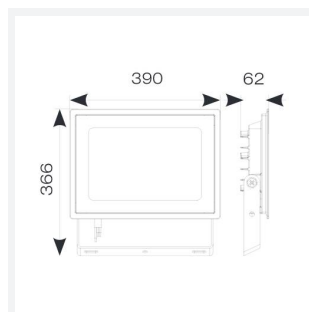

## PRODUCT FEATURES

- Compact and economic aluminium LED floodlight suitable for semi commercial applications
- PIR versions complete with manual override facility (10W-50W only)
- Polycarbonate spike accessory allowing installation into lawn and garden applications (10W-30W only)
- Bracket design allows installation without removing mounting bracket
- Pre-wired with 1 metre of rubber insulated cable for ease of installation
- Non-dimmable

GENERAL INFORMATION	
Wattage	200W
Lumens Delivered	22000lm
Lm/W	113lm/W
Beam Angle	110
CRI	80
CCT	4000K
Input	220-240V
Operating Temp	-20°C - 40°C
SDCM	6
Product Weight without Packaging	4.407 kg

TECHNICAL INFORMATION	
Light Source	LED
Colour / Finish	Black
IP Rating	IP65
Class Protection	1
Internal / External	Internal / External
Surface / Recessed / Suspended	Wall
Lumen Depreciation	L80 50,000h
Warranty (Years)	3
CE Mark	Yes