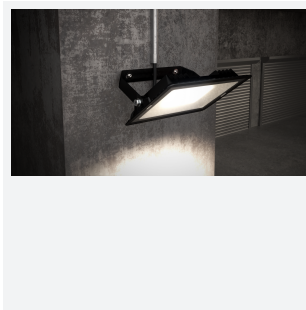

# Eden

Eden Floodlight 200W Cool White  
Code: AEDELED200/CW

Category	Floodlights
Application	Outdoor, Residential
Specification	Performance

## PRODUCT FEATURES

- Compact and economic aluminium LED floodlight suitable for semi commercial applications
- PIR versions complete with manual override facility (10W-50W only)
- Polycarbonate spike accessory allowing installation into lawn and garden applications (10W-30W only)
- Bracket design allows installation without removing mounting bracket
- Pre-wired with 1 metre of rubber insulated cable for ease of installation
- Non-dimmable

GENERAL INFORMATION	
Wattage	200W
Lumens Delivered	22000lm
Lm/W	113lm/W
Beam Angle	110
CRI	80
CCT	4000K
Input	220/240V
Operating Temp	-20°C - 40°C
SDCM	6
Product Weight without Packaging	4.407 kg

TECHNICAL INFORMATION	
Light Source	LED
Colour / Finish	Black
IP Rating	IP65
Class Protection	1
Internal / External	Internal / External
Surface / Recessed / Suspended	Wall
Lumen Depreciation	L80 50,000h
Warranty (Years)	3
CE Mark	Yes