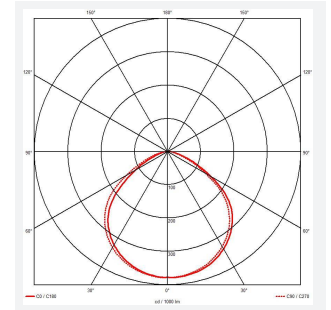

# Eden

Eden Floodlight 200W Cool White  
Code: AEDELED200/CW

Category	Floodlights
Application	Outdoor, Residential
Specification	Performance

GENERAL INFORMATION	
Wattage	200W
Lumens Delivered	22000lm
Lm/W	113lm/W
Beam Angle	110
CRI	80
CCT	4000K
Input	220/240V
Operating Temp	-20°C - 40°C
SDCM	6
Product Weight without Packaging	4.407 kg

TECHNICAL INFORMATION	
Light Source	LED
Colour / Finish	Black
IP Rating	IP65
Class Protection	1
Internal / External	Internal / External
Surface / Recessed / Suspended	Wall
Lumen Depreciation	L80 50,000h
Warranty (Years)	3
CE Mark	Yes