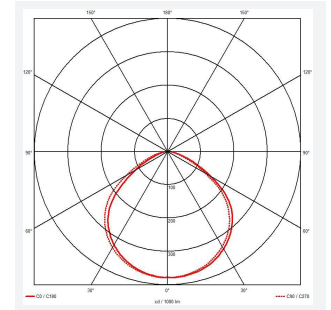

Eden

Eden Floodlight 200W Cool White
Code: AEDELED200/CW

Category	Floodlights
Application	Outdoor, Residential
Specification	Performance

PRODUCT FEATURES

- Compact and economic aluminium LED floodlight suitable for semi commercial applications
- PIR versions complete with manual override facility (10W-50W only)
- Polycarbonate spike accessory allowing installation into lawn and garden applications (10W-30W only)
- Bracket design allows installation without removing mounting bracket
- Pre-wired with 1 metre of rubber insulated cable for ease of installation
- Non-dimmable

GENERAL INFORMATION	
Wattage	200W
Lumens Delivered	22000lm
Lm/W	113lm/W
Beam Angle	110
CRI	80
CCT	4000K
Input	220-240V
Operating Temp	-20°C - 40°C
SDCM	6
Product Weight without Packaging	4.407 kg

TECHNICAL INFORMATION	
Light Source	LED
Colour / Finish	Black
IP Rating	IP65
Class Protection	1
Internal / External	Internal / External
Surface / Recessed / Suspended	Wall
Lumen Depreciation	L80 50,000h
Warranty (Years)	3
CE Mark	Yes