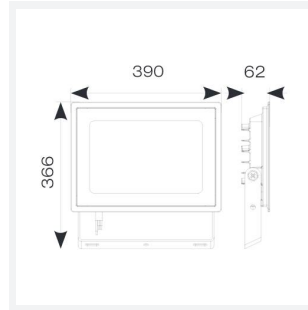

## PRODUCT FEATURES

- Compact and economic aluminium LED floodlight suitable for semi commercial applications
- PIR versions complete with manual override facility (10W-50W only)
- Polycarbonate spike accessory allowing installation into lawn and garden applications (10W-30W only)
- Bracket design allows installation without removing mounting bracket
- Pre-wired with 1 metre of rubber insulated cable for ease of installation
- Non-dimmable

GENERAL INFORMATION	
Wattage	200W
Lumens Delivered	22000lm
Lm/W	113lm/W
Beam Angle	110
CRI	80
CCT	4000K
Input	220/240V
Operating Temp	-20°C - 40°C
SDCM	6
Product Weight without Packaging	4.407 kg

TECHNICAL INFORMATION	
Light Source	LED
Colour / Finish	Black
IP Rating	IP65
Class Protection	1
Internal / External	Internal / External
Surface / Recessed / Suspended	Wall
Lumen Depreciation	L80 50,000h
Warranty (Years)	3
CE Mark	Yes