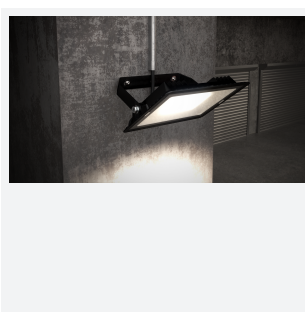

# Eden

Eden Floodlight 200W Cool White  
Code: AEDELED200/CW

Category	Floodlights
Application	Outdoor, Residential
Specification	Performance

## PRODUCT FEATURES

- Compact and economic aluminium LED floodlight suitable for semi commercial applications
- PIR versions complete with manual override facility (10W-50W only)
- Polycarbonate spike accessory allowing installation into lawn and garden applications (10W-30W only)
- Bracket design allows installation without removing mounting bracket
- Pre-wired with 1 metre of rubber insulated cable for ease of installation
- Non-dimmable

GENERAL INFORMATION	
Wattage	200W
Lumens Delivered	22000lm
Lm/W	113lm/W
Beam Angle	110
CRI	80
CCT	4000K
Input	220-240V
Operating Temp	-20°C - 40°C
SDCM	6
Product Weight without Packaging	4.407 kg

TECHNICAL INFORMATION	
Light Source	LED
Colour / Finish	Black
IP Rating	IP65
Class Protection	1
Internal / External	Internal / External
Surface / Recessed / Suspended	Wall
Lumen Depreciation	L80 50,000h
Warranty (Years)	3
CE Mark	Yes