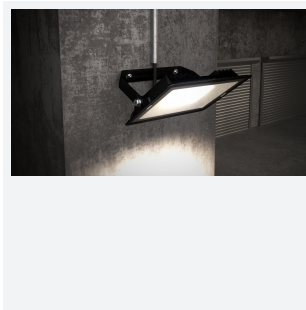

Eden

Eden Floodlight 20W Warm White
Code: AEDELED20/WW

Category	Floodlights
Application	Outdoor, Residential
Specification	Performance

PRODUCT FEATURES

- Compact and economic aluminium LED floodlight suitable for semi commercial applications
- PIR versions complete with manual override facility (10W-50W only)
- Polycarbonate spike accessory allowing installation into lawn and garden applications (10W-30W only)
- Bracket design allows installation without removing mounting bracket
- Pre-wired with 1 metre of rubber insulated cable for ease of installation
- Non-dimmable

GENERAL INFORMATION	
Wattage	20W
Lumens Delivered	1700lm
Lm/W	86lm/W
Beam Angle	110
CRI	80
CCT	3000K
Input	220-240V
Operating Temp	-20°C - 40°C
SDCM	6
Product Weight without Packaging	0.38 kg

TECHNICAL INFORMATION	
Light Source	LED
Colour / Finish	Black
IP Rating	IP65
Class Protection	1
Internal / External	Internal / External
Surface / Recessed / Suspended	Wall
Lumen Depreciation	L80 50,000h
Warranty (Years)	3
CE Mark	Yes
Accessories	AMFLSA