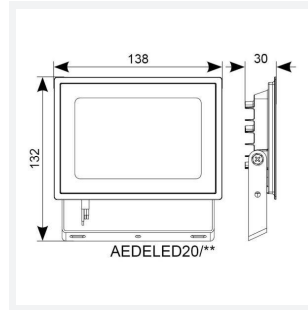

Eden

Eden Floodlight 20W Warm White
Code: AEDELED20/WW

Category	Floodlights
Application	Outdoor, Residential
Specification	Performance

PRODUCT FEATURES

- Compact and economic aluminium LED floodlight suitable for semi commercial applications
- PIR versions complete with manual override facility (10W-50W only)
- Polycarbonate spike accessory allowing installation into lawn and garden applications (10W-30W only)
- Bracket design allows installation without removing mounting bracket
- Pre-wired with 1 metre of rubber insulated cable for ease of installation
- Non-dimmable

GENERAL INFORMATION	
Wattage	20W
Lumens Delivered	1700lm
Lm/W	86lm/W
Beam Angle	110
CRI	80
CCT	3000K
Input	220-240V
Operating Temp	-20°C - 40°C
SDCM	6
Product Weight without Packaging	0.4407 kg

TECHNICAL INFORMATION	
Light Source	LED
Colour / Finish	Black
IP Rating	IP65
Class Protection	1
Internal / External	Internal / External
Surface / Recessed / Suspended	Wall
Lumen Depreciation	L80 50,000h
Warranty (Years)	3
CE Mark	Yes
Accessories	AMFLSA