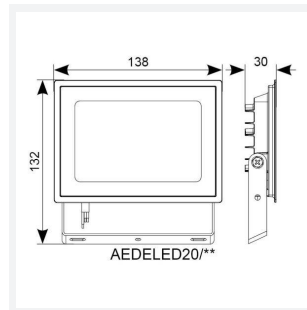

Eden

Eden Floodlight 20W Warm White
Code: AEDELED20/WW

Category	Floodlights
Application	Outdoor, Residential
Specification	Performance

PRODUCT FEATURES

- Compact and economic aluminium LED floodlight suitable for semi commercial applications
- PIR versions complete with manual override facility (10W-50W only)
- Polycarbonate spike accessory allowing installation into lawn and garden applications (10W-30W only)
- Bracket design allows installation without removing mounting bracket
- Pre-wired with 1 metre of rubber insulated cable for ease of installation
- Non-dimmable

GENERAL INFORMATION	
Wattage	20W
Lumens Delivered	1700lm
Lm/W	86lm/W
Beam Angle	110
CRI	80
CCT	3000K
Input	220-240V
Operating Temp	-20°C - 40°C
SDCM	6
Product Weight without Packaging	0.38 kg

TECHNICAL INFORMATION	
Light Source	LED
Colour / Finish	Black
IP Rating	IP65
Class Protection	1
Internal / External	Internal / External
Surface / Recessed / Suspended	Wall
Lumen Depreciation	L80 50,000h
Warranty (Years)	3
CE Mark	Yes
Accessories	AMFLSA