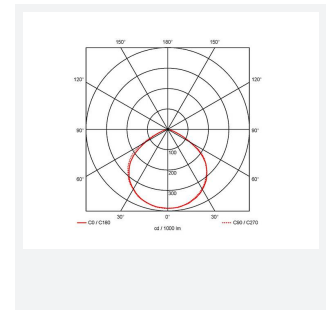

Eden

Eden Floodlight 20W Warm White
Code: AEDELED20/WW

Category	Floodlights
Application	Outdoor, Residential
Specification	Performance

PRODUCT FEATURES

- Compact and economic aluminium LED floodlight suitable for semi commercial applications
- PIR versions complete with manual override facility (10W-50W only)
- Polycarbonate spike accessory allowing installation into lawn and garden applications (10W-30W only)
- Bracket design allows installation without removing mounting bracket
- Pre-wired with 1 metre of rubber insulated cable for ease of installation
- Non-dimmable

GENERAL INFORMATION	
Wattage	20W
Lumens Delivered	1700lm
Lm/W	86lm/W
Beam Angle	110
CRI	80
CCT	3000K
Input	220-240V
Operating Temp	-20°C - 40°C
SDCM	6
Product Weight without Packaging	0.38 kg

TECHNICAL INFORMATION	
Light Source	LED
Colour / Finish	Black
IP Rating	IP65
Class Protection	1
Internal / External	Internal / External
Surface / Recessed / Suspended	Wall
Lumen Depreciation	L80 50,000h
Warranty (Years)	3
CE Mark	Yes
Accessories	AMFLSA