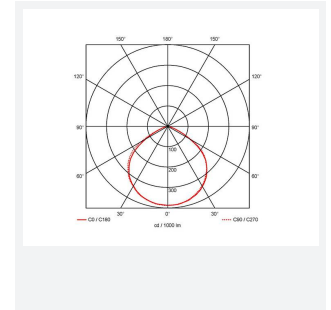

Eden

Eden Floodlight 20W Warm White
Code: AEDELED20/WW

Category	Floodlights
Application	Outdoor, Residential
Specification	Performance

PRODUCT FEATURES

- Compact and economic aluminium LED floodlight suitable for semi commercial applications
- PIR versions complete with manual override facility (10W-50W only)
- Polycarbonate spike accessory allowing installation into lawn and garden applications (10W-30W only)
- Bracket design allows installation without removing mounting bracket
- Pre-wired with 1 metre of rubber insulated cable for ease of installation
- Non-dimmable

GENERAL INFORMATION	
Wattage	20W
Lumens Delivered	1700lm
Lm/W	86lm/W
Beam Angle	110
CRI	80
CCT	3000K
Input	220-240V
Operating Temp	-20°C - 40°C
SDCM	6
Product Weight without Packaging	0.4407 kg

TECHNICAL INFORMATION	
Light Source	LED
Colour / Finish	Black
IP Rating	IP65
Class Protection	1
Internal / External	Internal / External
Surface / Recessed / Suspended	Wall
Lumen Depreciation	L80 50,000h
Warranty (Years)	3
CE Mark	Yes
Accessories	AMFLSA