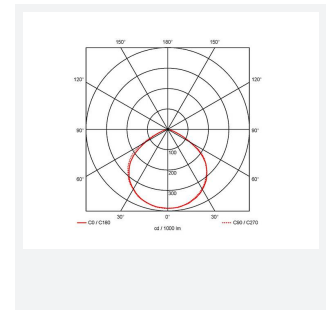

# Eden

Eden Floodlight 20W Warm White  
Code: AEDELED20/WW

Category	Floodlights
Application	Outdoor, Residential
Specification	Performance

## PRODUCT FEATURES

- Compact and economic aluminium LED floodlight suitable for semi commercial applications
- PIR versions complete with manual override facility (10W-50W only)
- Polycarbonate spike accessory allowing installation into lawn and garden applications (10W-30W only)
- Bracket design allows installation without removing mounting bracket
- Pre-wired with 1 metre of rubber insulated cable for ease of installation
- Non-dimmable

GENERAL INFORMATION	
Wattage	20W
Lumens Delivered	1700lm
Lm/W	86lm/W
Beam Angle	110
CRI	80
CCT	3000K
Input	220/240V
Operating Temp	-20°C - 40°C
SDCM	6
Product Weight without Packaging	0.38 kg

TECHNICAL INFORMATION	
Light Source	LED
Colour / Finish	Black
IP Rating	IP65
Class Protection	1
Internal / External	Internal / External
Surface / Recessed / Suspended	Wall
Lumen Depreciation	L80 50,000h
Warranty (Years)	3
CE Mark	Yes
Accessories	AMFLSA