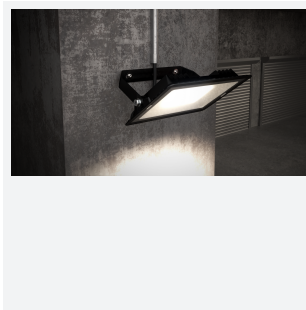

Eden

Eden Floodlight 20W Warm White
Code: AEDELED20/WW

Category	Floodlights
Application	Outdoor, Residential
Specification	Performance

PRODUCT FEATURES

- Compact and economic aluminium LED floodlight suitable for semi commercial applications
- PIR versions complete with manual override facility (10W-50W only)
- Polycarbonate spike accessory allowing installation into lawn and garden applications (10W-30W only)
- Bracket design allows installation without removing mounting bracket
- Pre-wired with 1 metre of rubber insulated cable for ease of installation
- Non-dimmable

GENERAL INFORMATION	
Wattage	20W
Lumens Delivered	1700lm
Lm/W	86lm/W
Beam Angle	110
CRI	80
CCT	3000K
Input	220-240V
Operating Temp	-20°C - 40°C
SDCM	6
Product Weight without Packaging	0.4407 kg

TECHNICAL INFORMATION	
Light Source	LED
Colour / Finish	Black
IP Rating	IP65
Class Protection	1
Internal / External	Internal / External
Surface / Recessed / Suspended	Wall
Lumen Depreciation	L80 50,000h
Warranty (Years)	3
CE Mark	Yes
Accessories	AMFLSA