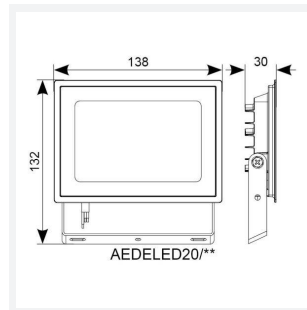

## PRODUCT FEATURES

- Compact and economic aluminium LED floodlight suitable for semi commercial applications
- PIR versions complete with manual override facility (10W-50W only)
- Polycarbonate spike accessory allowing installation into lawn and garden applications (10W-30W only)
- Bracket design allows installation without removing mounting bracket
- Pre-wired with 1 metre of rubber insulated cable for ease of installation
- Non-dimmable

GENERAL INFORMATION	
Wattage	20W
Lumens Delivered	1700lm
Lm/W	86lm/W
Beam Angle	110
CRI	80
CCT	3000K
Input	220/240V
Operating Temp	-20°C - 40°C
SDCM	6
Product Weight without Packaging	0.38 kg

TECHNICAL INFORMATION	
Light Source	LED
Colour / Finish	Black
IP Rating	IP65
Class Protection	1
Internal / External	Internal / External
Surface / Recessed / Suspended	Wall
Lumen Depreciation	L80 50,000h
Warranty (Years)	3
CE Mark	Yes
Accessories	AMFLSA