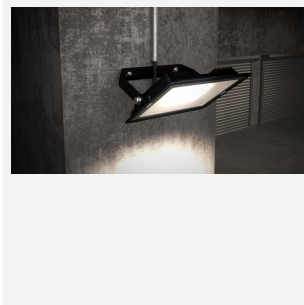

# Eden

Eden Floodlight 20W Warm White  
Code: AEDELED20/WW

Category	Floodlights
Application	Outdoor, Residential
Specification	Performance

## PRODUCT FEATURES

- Compact and economic aluminium LED floodlight suitable for semi commercial applications
- PIR versions complete with manual override facility (10W-50W only)
- Polycarbonate spike accessory allowing installation into lawn and garden applications (10W-30W only)
- Bracket design allows installation without removing mounting bracket
- Pre-wired with 1 metre of rubber insulated cable for ease of installation
- Non-dimmable

GENERAL INFORMATION	
Wattage	20W
Lumens Delivered	1700lm
Lm/W	86lm/W
Beam Angle	110
CRI	80
CCT	3000K
Input	220/240V
Operating Temp	-20°C - 40°C
SDCM	6
Product Weight without Packaging	0.38 kg

TECHNICAL INFORMATION	
Light Source	LED
Colour / Finish	Black
IP Rating	IP65
Class Protection	1
Internal / External	Internal / External
Surface / Recessed / Suspended	Wall
Lumen Depreciation	L80 50,000h
Warranty (Years)	3
CE Mark	Yes
Accessories	AMFLSA