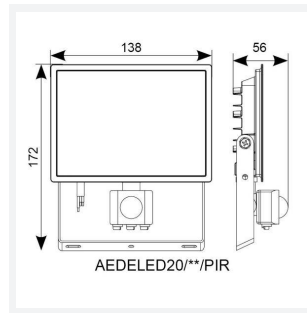

Eden

Eden Floodlight 20W PIR Warm White
Code: AEDELED20/**/PIR

Category	Floodlights
Application	Outdoor, Residential
Specification	Performance

PRODUCT FEATURES

- Compact and economic aluminium LED floodlight suitable for semi commercial applications
- PIR versions complete with manual override facility (10W-50W only)
- Polycarbonate spike accessory allowing installation into lawn and garden applications (10W-30W only)
- Bracket design allows installation without removing mounting bracket
- Pre-wired with 1 metre of rubber insulated cable for ease of installation
- Non-dimmable

GENERAL INFORMATION	
Wattage	20W
Lumens Delivered	1700lm
Lm/W	86lm/W
Beam Angle	110
CRI	80
CCT	3000K
Input	220/240V
Operating Temp	-20°C - 40°C
SDCM	6
Product Weight without Packaging	0.459 kg

TECHNICAL INFORMATION	
Light Source	LED
Colour / Finish	Black
IP Rating	IP44
Class Protection	1
Internal / External	Internal / External
Surface / Recessed / Suspended	Wall
Lumen Depreciation	L80 50,000h
Warranty (Years)	3
CE Mark	Yes
Accessories	AMFLSA