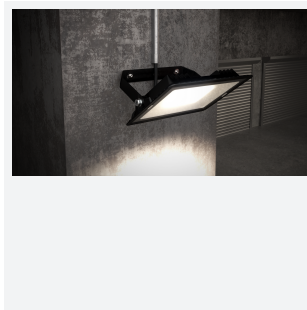

Eden

Category	Floodlights
Application	Outdoor, Residential
Specification	Performance

Eden Floodlight 20W PIR Warm White
Code: AEDELED20/**/PIR

PRODUCT FEATURES

- Compact and economic aluminium LED floodlight suitable for semi commercial applications
- PIR versions complete with manual override facility (10W-50W only)
- Polycarbonate spike accessory allowing installation into lawn and garden applications (10W-30W only)
- Bracket design allows installation without removing mounting bracket
- Pre-wired with 1 metre of rubber insulated cable for ease of installation
- Non-dimmable

GENERAL INFORMATION	
Wattage	20W
Lumens Delivered	1700lm
Lm/W	86lm/W
Beam Angle	110
CRI	80
CCT	3000K
Input	220-240V
Operating Temp	-20°C - 40°C
SDCM	6
Product Weight without Packaging	0.459 kg

TECHNICAL INFORMATION	
Light Source	LED
Colour / Finish	Black
IP Rating	IP44
Class Protection	1
Internal / External	Internal / External
Surface / Recessed / Suspended	Wall
Lumen Depreciation	L80 50,000h
Warranty (Years)	3
CE Mark	Yes
Accessories	AMFLSA