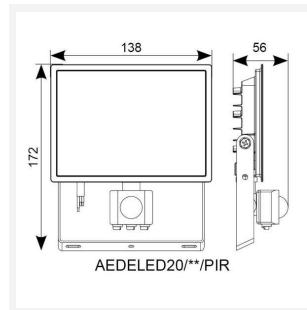

Eden

Category	Floodlights
Application	Outdoor, Residential
Specification	Performance

Eden Floodlight 20W PIR Warm White
Code: AEDELED20/**/PIR

PRODUCT FEATURES

- Compact and economic aluminium LED floodlight suitable for semi commercial applications
- PIR versions complete with manual override facility (10W-50W only)
- Polycarbonate spike accessory allowing installation into lawn and garden applications (10W-30W only)
- Bracket design allows installation without removing mounting bracket
- Pre-wired with 1 metre of rubber insulated cable for ease of installation
- Non-dimmable

GENERAL INFORMATION	
Wattage	20W
Lumens Delivered	1700lm
Lm/W	86lm/W
Beam Angle	110
CRI	80
CCT	3000K
Input	220-240V
Operating Temp	-20°C - 40°C
SDCM	6
Product Weight without Packaging	0.459 kg

TECHNICAL INFORMATION	
Light Source	LED
Colour / Finish	Black
IP Rating	IP44
Class Protection	1
Internal / External	Internal / External
Surface / Recessed / Suspended	Wall
Lumen Depreciation	L80 50,000h
Warranty (Years)	3
CE Mark	Yes
Accessories	AMFLSA