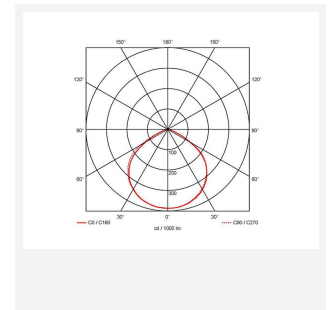

Eden

Category	Floodlights
Application	Outdoor, Residential
Specification	Performance

Eden Floodlight 20W PIR Warm White
Code: AEDELED20/**/PIR

PRODUCT FEATURES

- Compact and economic aluminium LED floodlight suitable for semi commercial applications
- PIR versions complete with manual override facility (10W-50W only)
- Polycarbonate spike accessory allowing installation into lawn and garden applications (10W-30W only)
- Bracket design allows installation without removing mounting bracket
- Pre-wired with 1 metre of rubber insulated cable for ease of installation
- Non-dimmable

GENERAL INFORMATION	
Wattage	20W
Lumens Delivered	1700lm
Lm/W	86lm/W
Beam Angle	110
CRI	80
CCT	3000K
Input	220-240V
Operating Temp	-20°C - 40°C
SDCM	6
Product Weight without Packaging	0.459 kg

TECHNICAL INFORMATION	
Light Source	LED
Colour / Finish	Black
IP Rating	IP44
Class Protection	1
Internal / External	Internal / External
Surface / Recessed / Suspended	Wall
Lumen Depreciation	L80 50,000h
Warranty (Years)	3
CE Mark	Yes
Accessories	AMFLSA