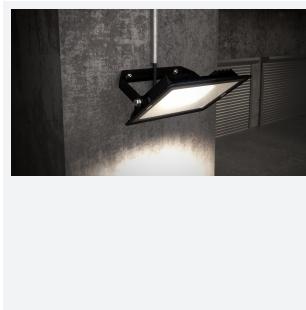

# Eden

Eden Floodlight 20W PIR Warm White  
Code: AEDELED20/\*\*/PIR

Category	Floodlights
Application	Outdoor, Residential
Specification	Performance

## PRODUCT FEATURES

- Compact and economic aluminium LED floodlight suitable for semi commercial applications
- PIR versions complete with manual override facility (10W-50W only)
- Polycarbonate spike accessory allowing installation into lawn and garden applications (10W-30W only)
- Bracket design allows installation without removing mounting bracket
- Pre-wired with 1 metre of rubber insulated cable for ease of installation
- Non-dimmable

GENERAL INFORMATION	
Wattage	20W
Lumens Delivered	1700lm
Lm/W	86lm/W
Beam Angle	110
CRI	80
CCT	3000K
Input	220-240V
Operating Temp	-20°C - 40°C
SDCM	6
Product Weight without Packaging	0.459 kg

TECHNICAL INFORMATION	
Light Source	LED
Colour / Finish	Black
IP Rating	IP44
Class Protection	1
Internal / External	Internal / External
Surface / Recessed / Suspended	Wall
Lumen Depreciation	L80 50,000h
Warranty (Years)	3
CE Mark	Yes
Accessories	AMFLSA