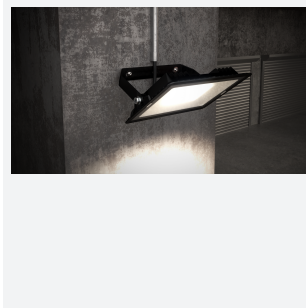

Eden

Eden Floodlight 20W PIR Warm White
Code: AEDELED20/**/PIR

Category	Floodlights
Application	Outdoor, Residential
Specification	Performance

PRODUCT FEATURES

- Compact and economic aluminium LED floodlight suitable for semi commercial applications
- PIR versions complete with manual override facility (10W-50W only)
- Polycarbonate spike accessory allowing installation into lawn and garden applications (10W-30W only)
- Bracket design allows installation without removing mounting bracket
- Pre-wired with 1 metre of rubber insulated cable for ease of installation
- Non-dimmable

GENERAL INFORMATION	
Wattage	20W
Lumens Delivered	1700lm
Lm/W	86lm/W
Beam Angle	110
CRI	80
CCT	3000K
Input	220/240V
Operating Temp	-20°C - 40°C
SDCM	6
Product Weight without Packaging	0.459 kg

TECHNICAL INFORMATION	
Light Source	LED
Colour / Finish	Black
IP Rating	IP44
Class Protection	1
Internal / External	Internal / External
Surface / Recessed / Suspended	Wall
Lumen Depreciation	L80 50,000h
Warranty (Years)	3
CE Mark	Yes
Accessories	AMFLSA