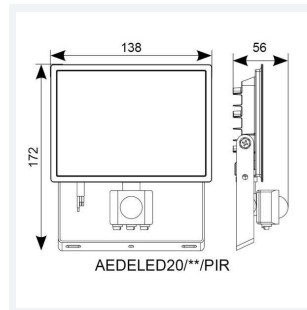

## PRODUCT FEATURES

- Compact and economic aluminium LED floodlight suitable for semi commercial applications
- PIR versions complete with manual override facility (10W-50W only)
- Polycarbonate spike accessory allowing installation into lawn and garden applications (10W-30W only)
- Bracket design allows installation without removing mounting bracket
- Pre-wired with 1 metre of rubber insulated cable for ease of installation
- Non-dimmable

GENERAL INFORMATION	
Wattage	20W
Lumens Delivered	1700lm
Lm/W	86lm/W
Beam Angle	110
CRI	80
CCT	3000K
Input	220-240V
Operating Temp	-20°C - 40°C
SDCM	6
Product Weight without Packaging	0.459 kg

TECHNICAL INFORMATION	
Light Source	LED
Colour / Finish	Black
IP Rating	IP44
Class Protection	1
Internal / External	Internal / External
Surface / Recessed / Suspended	Wall
Lumen Depreciation	L80 50,000h
Warranty (Years)	3
CE Mark	Yes
Accessories	AMFLSA