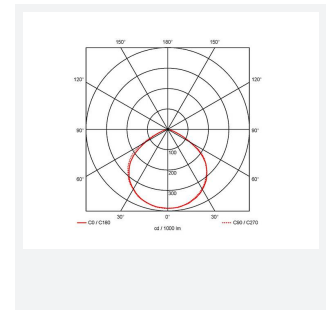

# Eden

Eden Floodlight 20W PIR Warm White  
Code: AEDELED20/\*\*/PIR

Category	Floodlights
Application	Outdoor, Residential
Specification	Performance

## PRODUCT FEATURES

- Compact and economic aluminium LED floodlight suitable for semi commercial applications
- PIR versions complete with manual override facility (10W-50W only)
- Polycarbonate spike accessory allowing installation into lawn and garden applications (10W-30W only)
- Bracket design allows installation without removing mounting bracket
- Pre-wired with 1 metre of rubber insulated cable for ease of installation
- Non-dimmable

GENERAL INFORMATION	
Wattage	20W
Lumens Delivered	1700lm
Lm/W	86lm/W
Beam Angle	110
CRI	80
CCT	3000K
Input	220-240V
Operating Temp	-20°C - 40°C
SDCM	6
Product Weight without Packaging	0.459 kg

TECHNICAL INFORMATION	
Light Source	LED
Colour / Finish	Black
IP Rating	IP44
Class Protection	1
Internal / External	Internal / External
Surface / Recessed / Suspended	Wall
Lumen Depreciation	L80 50,000h
Warranty (Years)	3
CE Mark	Yes
Accessories	AMFLSA