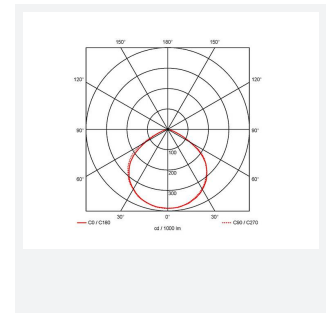

Eden

Eden Floodlight 20W PIR Warm White
Code: AEDELED20/**/PIR

Category	Floodlights
Application	Outdoor, Residential
Specification	Performance

PRODUCT FEATURES

- Compact and economic aluminium LED floodlight suitable for semi commercial applications
- PIR versions complete with manual override facility (10W-50W only)
- Polycarbonate spike accessory allowing installation into lawn and garden applications (10W-30W only)
- Bracket design allows installation without removing mounting bracket
- Pre-wired with 1 metre of rubber insulated cable for ease of installation
- Non-dimmable

GENERAL INFORMATION	
Wattage	20W
Lumens Delivered	1700lm
Lm/W	86lm/W
Beam Angle	110
CRI	80
CCT	3000K
Input	220/240V
Operating Temp	-20°C - 40°C
SDCM	6
Product Weight without Packaging	0.459 kg

TECHNICAL INFORMATION	
Light Source	LED
Colour / Finish	Black
IP Rating	IP44
Class Protection	1
Internal / External	Internal / External
Surface / Recessed / Suspended	Wall
Lumen Depreciation	L80 50,000h
Warranty (Years)	3
CE Mark	Yes
Accessories	AMFLSA