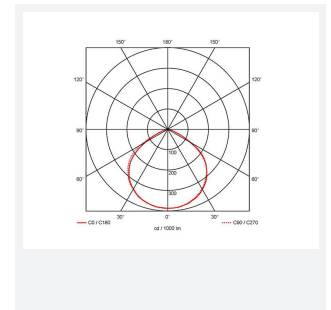

Eden

Eden Floodlight 20W Cool White
Code: AEDELED20/CW

Category	Floodlights
Application	Outdoor, Residential
Specification	Performance

PRODUCT FEATURES

- Compact and economic aluminium LED floodlight suitable for semi commercial applications
- PIR versions complete with manual override facility (10W-50W only)
- Polycarbonate spike accessory allowing installation into lawn and garden applications (10W-30W only)
- Bracket design allows installation without removing mounting bracket
- Pre-wired with 1 metre of rubber insulated cable for ease of installation
- Non-dimmable

GENERAL INFORMATION	
Wattage	20W
Lumens Delivered	1800lm
Lm/W	92lm/W
Beam Angle	110
CRI	80
CCT	4000K
Input	220/240V
Operating Temp	-20°C - 40°C
SDCM	6
Product Weight without Packaging	0.38 kg

TECHNICAL INFORMATION	
Light Source	LED
Colour / Finish	Black
IP Rating	IP65
Class Protection	1
Internal / External	Internal / External
Surface / Recessed / Suspended	Wall
Lumen Depreciation	L80 50,000h
Warranty (Years)	3
CE Mark	Yes
Accessories	AMFLSA