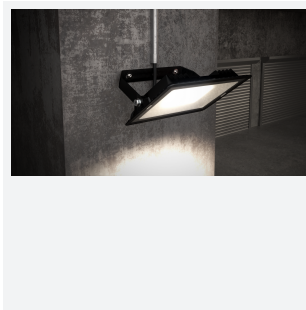

Eden

Eden Floodlight 20W Cool White
Code: AEDELED20/CW

Category	Floodlights
Application	Outdoor, Residential
Specification	Performance

PRODUCT FEATURES

- Compact and economic aluminium LED floodlight suitable for semi commercial applications
- PIR versions complete with manual override facility (10W-50W only)
- Polycarbonate spike accessory allowing installation into lawn and garden applications (10W-30W only)
- Bracket design allows installation without removing mounting bracket
- Pre-wired with 1 metre of rubber insulated cable for ease of installation
- Non-dimmable

GENERAL INFORMATION	
Wattage	20W
Lumens Delivered	1800lm
Lm/W	92lm/W
Beam Angle	110
CRI	80
CCT	4000K
Input	220-240V
Operating Temp	-20°C - 40°C
SDCM	6
Product Weight without Packaging	0.38 kg

TECHNICAL INFORMATION	
Light Source	LED
Colour / Finish	Black
IP Rating	IP65
Class Protection	1
Internal / External	Internal / External
Surface / Recessed / Suspended	Wall
Lumen Depreciation	L80 50,000h
Warranty (Years)	3
CE Mark	Yes
Accessories	AMFLSA