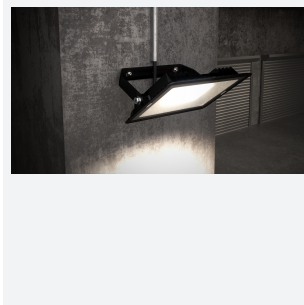

Eden

Eden Floodlight 20W Cool White
Code: AEDELED20/CW

Category	Floodlights
Application	Outdoor, Residential
Specification	Performance

PRODUCT FEATURES

- Compact and economic aluminium LED floodlight suitable for semi commercial applications
- PIR versions complete with manual override facility (10W-50W only)
- Polycarbonate spike accessory allowing installation into lawn and garden applications (10W-30W only)
- Bracket design allows installation without removing mounting bracket
- Pre-wired with 1 metre of rubber insulated cable for ease of installation
- Non-dimmable

GENERAL INFORMATION	
Wattage	20W
Lumens Delivered	1800lm
Lm/W	92lm/W
Beam Angle	110
CRI	80
CCT	4000K
Input	220/240V
Operating Temp	-20°C - 40°C
SDCM	6
Product Weight without Packaging	0.38 kg

TECHNICAL INFORMATION	
Light Source	LED
Colour / Finish	Black
IP Rating	IP65
Class Protection	1
Internal / External	Internal / External
Surface / Recessed / Suspended	Wall
Lumen Depreciation	L80 50,000h
Warranty (Years)	3
CE Mark	Yes
Accessories	AMFLSA