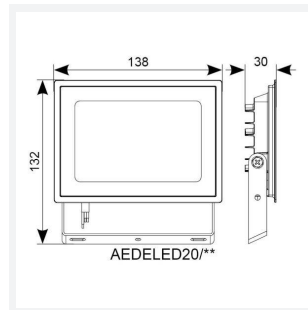

Eden

Eden Floodlight 20W Cool White
Code: AEDELED20/CW

Category	Floodlights
Application	Outdoor, Residential
Specification	Performance

PRODUCT FEATURES

- Compact and economic aluminium LED floodlight suitable for semi commercial applications
- PIR versions complete with manual override facility (10W-50W only)
- Polycarbonate spike accessory allowing installation into lawn and garden applications (10W-30W only)
- Bracket design allows installation without removing mounting bracket
- Pre-wired with 1 metre of rubber insulated cable for ease of installation
- Non-dimmable

GENERAL INFORMATION	
Wattage	20W
Lumens Delivered	1800lm
Lm/W	92lm/W
Beam Angle	110
CRI	80
CCT	4000K
Input	220/240V
Operating Temp	-20°C - 40°C
SDCM	6
Product Weight without Packaging	0.38 kg

TECHNICAL INFORMATION	
Light Source	LED
Colour / Finish	Black
IP Rating	IP65
Class Protection	1
Internal / External	Internal / External
Surface / Recessed / Suspended	Wall
Lumen Depreciation	L80 50,000h
Warranty (Years)	3
CE Mark	Yes
Accessories	AMFLSA