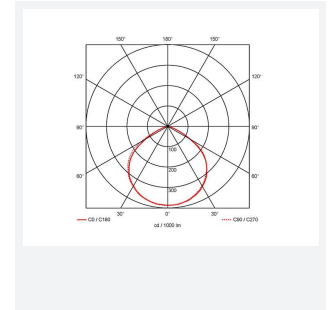

# Eden

Eden Floodlight 20W Cool White  
Code: AEDELED20/CW

Category	Floodlights
Application	Outdoor, Residential
Specification	Performance

## PRODUCT FEATURES

- Compact and economic aluminium LED floodlight suitable for semi commercial applications
- PIR versions complete with manual override facility (10W-50W only)
- Polycarbonate spike accessory allowing installation into lawn and garden applications (10W-30W only)
- Bracket design allows installation without removing mounting bracket
- Pre-wired with 1 metre of rubber insulated cable for ease of installation
- Non-dimmable

GENERAL INFORMATION	
Wattage	20W
Lumens Delivered	1800lm
Lm/W	92lm/W
Beam Angle	110
CRI	80
CCT	4000K
Input	220-240V
Operating Temp	-20°C - 40°C
SDCM	6
Product Weight without Packaging	0.4407 kg

TECHNICAL INFORMATION	
Light Source	LED
Colour / Finish	Black
IP Rating	IP65
Class Protection	1
Internal / External	Internal / External
Surface / Recessed / Suspended	Wall
Lumen Depreciation	L80 50,000h
Warranty (Years)	3
CE Mark	Yes
Accessories	AMFLSA