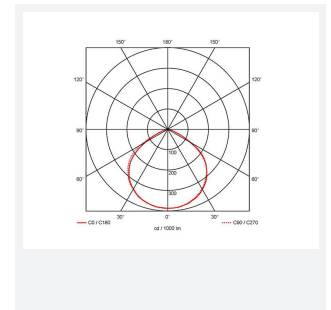

Eden

Eden Floodlight 20W Cool White
Code: AEDELED20/CW

Category	Floodlights
Application	Outdoor, Residential
Specification	Performance

PRODUCT FEATURES

- Compact and economic aluminium LED floodlight suitable for semi commercial applications
- PIR versions complete with manual override facility (10W-50W only)
- Polycarbonate spike accessory allowing installation into lawn and garden applications (10W-30W only)
- Bracket design allows installation without removing mounting bracket
- Pre-wired with 1 metre of rubber insulated cable for ease of installation
- Non-dimmable

GENERAL INFORMATION	
Wattage	20W
Lumens Delivered	1800lm
Lm/W	92lm/W
Beam Angle	110
CRI	80
CCT	4000K
Input	220-240V
Operating Temp	-20°C - 40°C
SDCM	6
Product Weight without Packaging	0.38 kg

TECHNICAL INFORMATION	
Light Source	LED
Colour / Finish	Black
IP Rating	IP65
Class Protection	1
Internal / External	Internal / External
Surface / Recessed / Suspended	Wall
Lumen Depreciation	L80 50,000h
Warranty (Years)	3
CE Mark	Yes
Accessories	AMFLSA