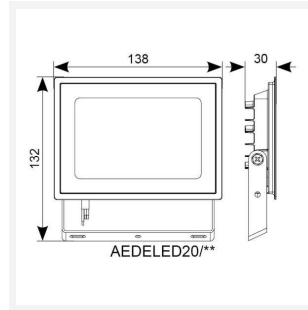

## PRODUCT FEATURES

- Compact and economic aluminium LED floodlight suitable for semi commercial applications
- PIR versions complete with manual override facility (10W-50W only)
- Polycarbonate spike accessory allowing installation into lawn and garden applications (10W-30W only)
- Bracket design allows installation without removing mounting bracket
- Pre-wired with 1 metre of rubber insulated cable for ease of installation
- Non-dimmable

GENERAL INFORMATION	
Wattage	20W
Lumens Delivered	1800lm
Lm/W	92lm/W
Beam Angle	110
CRI	80
CCT	4000K
Input	220-240V
Operating Temp	-20°C - 40°C
SDCM	6
Product Weight without Packaging	0.4407 kg

TECHNICAL INFORMATION	
Light Source	LED
Colour / Finish	Black
IP Rating	IP65
Class Protection	1
Internal / External	Internal / External
Surface / Recessed / Suspended	Wall
Lumen Depreciation	L80 50,000h
Warranty (Years)	3
CE Mark	Yes
Accessories	AMFLSA