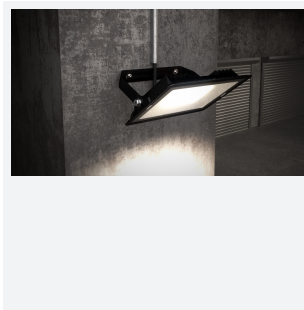

# Eden

Eden Floodlight 20W Cool White  
Code: AEDELED20/CW

Category	Floodlights
Application	Outdoor, Residential
Specification	Performance

## PRODUCT FEATURES

- Compact and economic aluminium LED floodlight suitable for semi commercial applications
- PIR versions complete with manual override facility (10W-50W only)
- Polycarbonate spike accessory allowing installation into lawn and garden applications (10W-30W only)
- Bracket design allows installation without removing mounting bracket
- Pre-wired with 1 metre of rubber insulated cable for ease of installation
- Non-dimmable

GENERAL INFORMATION	
Wattage	20W
Lumens Delivered	1800lm
Lm/W	92lm/W
Beam Angle	110
CRI	80
CCT	4000K
Input	220-240V
Operating Temp	-20°C - 40°C
SDCM	6
Product Weight without Packaging	0.4407 kg

TECHNICAL INFORMATION	
Light Source	LED
Colour / Finish	Black
IP Rating	IP65
Class Protection	1
Internal / External	Internal / External
Surface / Recessed / Suspended	Wall
Lumen Depreciation	L80 50,000h
Warranty (Years)	3
CE Mark	Yes
Accessories	AMFLSA