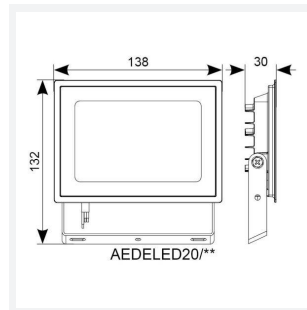

Eden

Eden Floodlight 20W Cool White
Code: AEDELED20/CW

Category	Floodlights
Application	Outdoor, Residential
Specification	Performance

PRODUCT FEATURES

- Compact and economic aluminium LED floodlight suitable for semi commercial applications
- PIR versions complete with manual override facility (10W-50W only)
- Polycarbonate spike accessory allowing installation into lawn and garden applications (10W-30W only)
- Bracket design allows installation without removing mounting bracket
- Pre-wired with 1 metre of rubber insulated cable for ease of installation
- Non-dimmable

GENERAL INFORMATION	
Wattage	20W
Lumens Delivered	1800lm
Lm/W	92lm/W
Beam Angle	110
CRI	80
CCT	4000K
Input	220-240V
Operating Temp	-20°C - 40°C
SDCM	6
Product Weight without Packaging	0.38 kg

TECHNICAL INFORMATION	
Light Source	LED
Colour / Finish	Black
IP Rating	IP65
Class Protection	1
Internal / External	Internal / External
Surface / Recessed / Suspended	Wall
Lumen Depreciation	L80 50,000h
Warranty (Years)	3
CE Mark	Yes
Accessories	AMFLSA