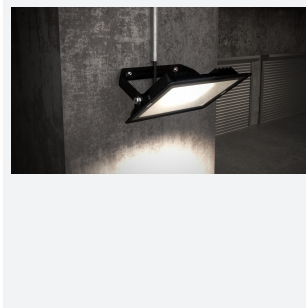

# Eden

Eden Floodlight 20W PIR Cool White  
Code: AEDELED20/CW/PIR

Category	Floodlights
Application	Outdoor, Residential
Specification	Performance

## PRODUCT FEATURES

- Compact and economic aluminium LED floodlight suitable for semi commercial applications
- PIR versions complete with manual override facility (10W-50W only)
- Polycarbonate spike accessory allowing installation into lawn and garden applications (10W-30W only)
- Bracket design allows installation without removing mounting bracket
- Pre-wired with 1 metre of rubber insulated cable for ease of installation
- Non-dimmable

GENERAL INFORMATION	
Wattage	20W
Lumens Delivered	1800lm
Lm/W	92lm/W
Beam Angle	110
CRI	80
CCT	4000K
Input	220/240V
Operating Temp	-20°C - 40°C
SDCM	6
Product Weight without Packaging	0.459 kg

TECHNICAL INFORMATION	
Light Source	LED
Colour / Finish	Black
IP Rating	IP44
Class Protection	1
Internal / External	Internal / External
Surface / Recessed / Suspended	Wall
Lumen Depreciation	L80 50,000h
Warranty (Years)	3
CE Mark	Yes
Accessories	AMFLSA