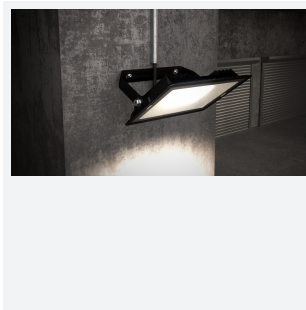

Eden

Eden Floodlight 20W PIR Cool White
Code: AEDELED20/CW/PIR

Category	Floodlights
Application	Outdoor, Residential
Specification	Performance

PRODUCT FEATURES

- Compact and economic aluminium LED floodlight suitable for semi commercial applications
- PIR versions complete with manual override facility (10W-50W only)
- Polycarbonate spike accessory allowing installation into lawn and garden applications (10W-30W only)
- Bracket design allows installation without removing mounting bracket
- Pre-wired with 1 metre of rubber insulated cable for ease of installation
- Non-dimmable

GENERAL INFORMATION	
Wattage	20W
Lumens Delivered	1800lm
Lm/W	92lm/W
Beam Angle	110
CRI	80
CCT	4000K
Input	220-240V
Operating Temp	-20°C - 40°C
SDCM	6
Product Weight without Packaging	0.459 kg

TECHNICAL INFORMATION	
Light Source	LED
Colour / Finish	Black
IP Rating	IP44
Class Protection	1
Internal / External	Internal / External
Surface / Recessed / Suspended	Wall
Lumen Depreciation	L80 50,000h
Warranty (Years)	3
CE Mark	Yes
Accessories	AMFLSA