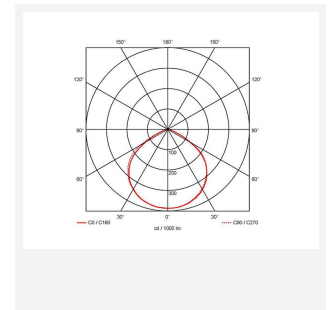

Eden

Eden Floodlight 20W PIR Cool White
Code: AEDELED20/CW/PIR

Category	Floodlights
Application	Outdoor, Residential
Specification	Performance

PRODUCT FEATURES

- Compact and economic aluminium LED floodlight suitable for semi commercial applications
- PIR versions complete with manual override facility (10W-50W only)
- Polycarbonate spike accessory allowing installation into lawn and garden applications (10W-30W only)
- Bracket design allows installation without removing mounting bracket
- Pre-wired with 1 metre of rubber insulated cable for ease of installation
- Non-dimmable

GENERAL INFORMATION	
Wattage	20W
Lumens Delivered	1800lm
Lm/W	92lm/W
Beam Angle	110
CRI	80
CCT	4000K
Input	220-240V
Operating Temp	-20°C - 40°C
SDCM	6
Product Weight without Packaging	0.459 kg

TECHNICAL INFORMATION	
Light Source	LED
Colour / Finish	Black
IP Rating	IP44
Class Protection	1
Internal / External	Internal / External
Surface / Recessed / Suspended	Wall
Lumen Depreciation	L80 50,000h
Warranty (Years)	3
CE Mark	Yes
Accessories	AMFLSA