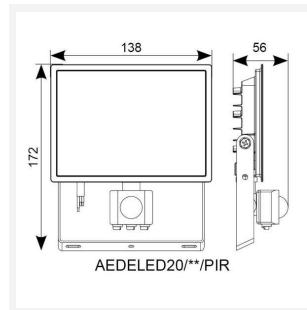

Eden

Eden Floodlight 20W PIR Cool White
Code: AEDELED20/CW/PIR

Category	Floodlights
Application	Outdoor, Residential
Specification	Performance

PRODUCT FEATURES

- Compact and economic aluminium LED floodlight suitable for semi commercial applications
- PIR versions complete with manual override facility (10W-50W only)
- Polycarbonate spike accessory allowing installation into lawn and garden applications (10W-30W only)
- Bracket design allows installation without removing mounting bracket
- Pre-wired with 1 metre of rubber insulated cable for ease of installation
- Non-dimmable

GENERAL INFORMATION	
Wattage	20W
Lumens Delivered	1800lm
Lm/W	92lm/W
Beam Angle	110
CRI	80
CCT	4000K
Input	220-240V
Operating Temp	-20°C - 40°C
SDCM	6
Product Weight without Packaging	0.459 kg

TECHNICAL INFORMATION	
Light Source	LED
Colour / Finish	Black
IP Rating	IP44
Class Protection	1
Internal / External	Internal / External
Surface / Recessed / Suspended	Wall
Lumen Depreciation	L80 50,000h
Warranty (Years)	3
CE Mark	Yes
Accessories	AMFLSA