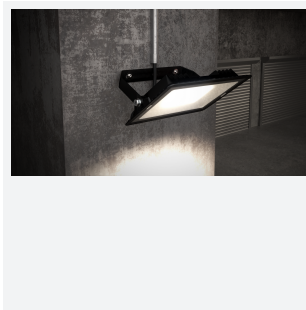

Eden

Eden Floodlight 20W PIR Cool White
Code: AEDELED20/CW/PIR

Category	Floodlights
Application	Outdoor, Residential
Specification	Performance

PRODUCT FEATURES

- Compact and economic aluminium LED floodlight suitable for semi commercial applications
- PIR versions complete with manual override facility (10W-50W only)
- Polycarbonate spike accessory allowing installation into lawn and garden applications (10W-30W only)
- Bracket design allows installation without removing mounting bracket
- Pre-wired with 1 metre of rubber insulated cable for ease of installation
- Non-dimmable

GENERAL INFORMATION	
Wattage	20W
Lumens Delivered	1800lm
Lm/W	92lm/W
Beam Angle	110
CRI	80
CCT	4000K
Input	220-240V
Operating Temp	-20°C - 40°C
SDCM	6
Product Weight without Packaging	0.459 kg

TECHNICAL INFORMATION	
Light Source	LED
Colour / Finish	Black
IP Rating	IP44
Class Protection	1
Internal / External	Internal / External
Surface / Recessed / Suspended	Wall
Lumen Depreciation	L80 50,000h
Warranty (Years)	3
CE Mark	Yes
Accessories	AMFLSA