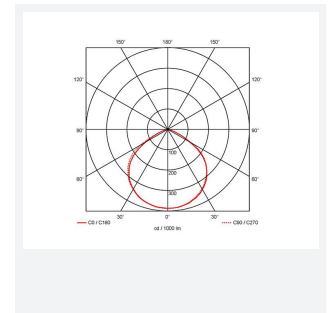

# Eden

Eden Floodlight 20W PIR Cool White  
Code: AEDELED20/CW/PIR

Category	Floodlights
Application	Outdoor, Residential
Specification	Performance

## PRODUCT FEATURES

- Compact and economic aluminium LED floodlight suitable for semi commercial applications
- PIR versions complete with manual override facility (10W-50W only)
- Polycarbonate spike accessory allowing installation into lawn and garden applications (10W-30W only)
- Bracket design allows installation without removing mounting bracket
- Pre-wired with 1 metre of rubber insulated cable for ease of installation
- Non-dimmable

GENERAL INFORMATION	
Wattage	20W
Lumens Delivered	1800lm
Lm/W	92lm/W
Beam Angle	110
CRI	80
CCT	4000K
Input	220/240V
Operating Temp	-20°C - 40°C
SDCM	6
Product Weight without Packaging	0.459 kg

TECHNICAL INFORMATION	
Light Source	LED
Colour / Finish	Black
IP Rating	IP44
Class Protection	1
Internal / External	Internal / External
Surface / Recessed / Suspended	Wall
Lumen Depreciation	L80 50,000h
Warranty (Years)	3
CE Mark	Yes
Accessories	AMFLSA