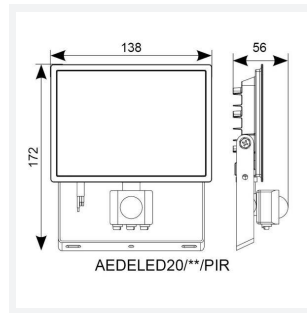

# Eden

Eden Floodlight 20W PIR Cool White  
Code: AEDELED20/CW/PIR

Category	Floodlights
Application	Outdoor, Residential
Specification	Performance

## PRODUCT FEATURES

- Compact and economic aluminium LED floodlight suitable for semi commercial applications
- PIR versions complete with manual override facility (10W-50W only)
- Polycarbonate spike accessory allowing installation into lawn and garden applications (10W-30W only)
- Bracket design allows installation without removing mounting bracket
- Pre-wired with 1 metre of rubber insulated cable for ease of installation
- Non-dimmable

GENERAL INFORMATION	
Wattage	20W
Lumens Delivered	1800lm
Lm/W	92lm/W
Beam Angle	110
CRI	80
CCT	4000K
Input	220/240V
Operating Temp	-20°C - 40°C
SDCM	6
Product Weight without Packaging	0.459 kg

TECHNICAL INFORMATION	
Light Source	LED
Colour / Finish	Black
IP Rating	IP44
Class Protection	1
Internal / External	Internal / External
Surface / Recessed / Suspended	Wall
Lumen Depreciation	L80 50,000h
Warranty (Years)	3
CE Mark	Yes
Accessories	AMFLSA