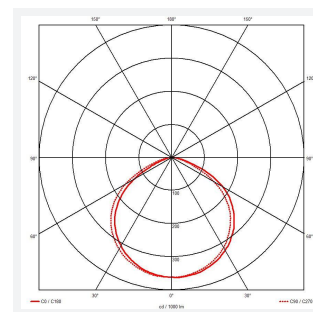

Eden

Eden Floodlight 150W Warm White
Code: AEDELED150/WW

Category	Floodlights
Application	Outdoor, Residential
Specification	Performance

PRODUCT FEATURES

- Compact and economic aluminium LED floodlight suitable for semi commercial applications
- PIR versions complete with manual override facility (10W-50W only)
- Polycarbonate spike accessory allowing installation into lawn and garden applications (10W-30W only)
- Bracket design allows installation without removing mounting bracket
- Pre-wired with 1 metre of rubber insulated cable for ease of installation
- Non-dimmable

GENERAL INFORMATION	
Wattage	150W
Lumens Delivered	15500lm
Lm/W	103lm/W
Beam Angle	110
CRI	80
CCT	3000K
Input	220-240V
Operating Temp	-20°C - 40°C
SDCM	6
Product Weight without Packaging	3.125 kg

TECHNICAL INFORMATION	
Light Source	LED
Colour / Finish	Black
IP Rating	IP65
Class Protection	1
Internal / External	Internal / External
Surface / Recessed / Suspended	Wall
Lumen Depreciation	L80 50,000h
Warranty (Years)	3
CE Mark	Yes