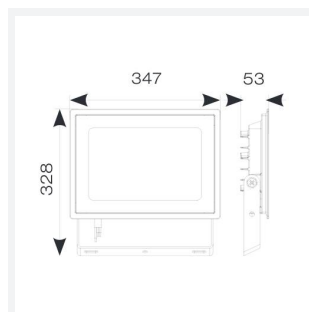

Eden

Eden Floodlight 150W Warm White
Code: AEDELED150/WW

Category	Floodlights
Application	Outdoor, Residential
Specification	Performance

PRODUCT FEATURES

- Compact and economic aluminium LED floodlight suitable for semi commercial applications
- PIR versions complete with manual override facility (10W-50W only)
- Polycarbonate spike accessory allowing installation into lawn and garden applications (10W-30W only)
- Bracket design allows installation without removing mounting bracket
- Pre-wired with 1 metre of rubber insulated cable for ease of installation
- Non-dimmable

GENERAL INFORMATION	
Wattage	150W
Lumens Delivered	15500lm
Lm/W	103lm/W
Beam Angle	110
CRI	80
CCT	3000K
Input	220-240V
Operating Temp	-20°C - 40°C
SDCM	6
Product Weight without Packaging	3.125 kg

TECHNICAL INFORMATION	
Light Source	LED
Colour / Finish	Black
IP Rating	IP65
Class Protection	1
Internal / External	Internal / External
Surface / Recessed / Suspended	Wall
Lumen Depreciation	L80 50,000h
Warranty (Years)	3
CE Mark	Yes