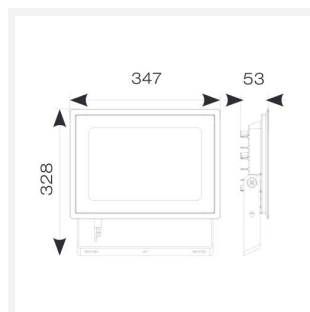

Eden

Eden Floodlight 150W Warm White
Code: AEDELED150/WW

Category	Floodlights
Application	Outdoor, Residential
Specification	Performance

PRODUCT FEATURES

- Compact and economic aluminium LED floodlight suitable for semi commercial applications
- PIR versions complete with manual override facility (10W-50W only)
- Polycarbonate spike accessory allowing installation into lawn and garden applications (10W-30W only)
- Bracket design allows installation without removing mounting bracket
- Pre-wired with 1 metre of rubber insulated cable for ease of installation
- Non-dimmable

GENERAL INFORMATION	
Wattage	150W
Lumens Delivered	15500lm
Lm/W	103lm/W
Beam Angle	110
CRI	80
CCT	3000K
Input	220-240V
Operating Temp	-20°C - 40°C
SDCM	6
Product Weight without Packaging	3.125 kg

TECHNICAL INFORMATION	
Light Source	LED
Colour / Finish	Black
IP Rating	IP65
Class Protection	1
Internal / External	Internal / External
Surface / Recessed / Suspended	Wall
Lumen Depreciation	L80 50,000h
Warranty (Years)	3
CE Mark	Yes