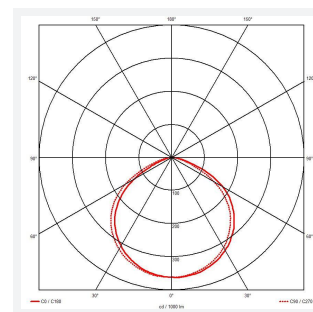

Eden

Eden Floodlight 150W Warm White
Code: AEDELED150/WW

Category	Floodlights
Application	Outdoor, Residential
Specification	Performance

PRODUCT FEATURES

- Compact and economic aluminium LED floodlight suitable for semi commercial applications
- PIR versions complete with manual override facility (10W-50W only)
- Polycarbonate spike accessory allowing installation into lawn and garden applications (10W-30W only)
- Bracket design allows installation without removing mounting bracket
- Pre-wired with 1 metre of rubber insulated cable for ease of installation
- Non-dimmable

GENERAL INFORMATION	
Wattage	150W
Lumens Delivered	15500lm
Lm/W	103lm/W
Beam Angle	110
CRI	80
CCT	3000K
Input	220/240V
Operating Temp	-20°C - 40°C
SDCM	6
Product Weight without Packaging	3.125 kg

TECHNICAL INFORMATION	
Light Source	LED
Colour / Finish	Black
IP Rating	IP65
Class Protection	1
Internal / External	Internal / External
Surface / Recessed / Suspended	Wall
Lumen Depreciation	L80 50,000h
Warranty (Years)	3
CE Mark	Yes