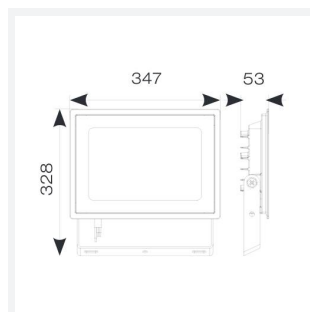

Eden

Eden Floodlight 150W Warm White
Code: AEDELED150/WW

Category	Floodlights
Application	Outdoor, Residential
Specification	Performance

PRODUCT FEATURES

- Compact and economic aluminium LED floodlight suitable for semi commercial applications
- PIR versions complete with manual override facility (10W-50W only)
- Polycarbonate spike accessory allowing installation into lawn and garden applications (10W-30W only)
- Bracket design allows installation without removing mounting bracket
- Pre-wired with 1 metre of rubber insulated cable for ease of installation
- Non-dimmable

GENERAL INFORMATION	
Wattage	150W
Lumens Delivered	15500lm
Lm/W	103lm/W
Beam Angle	110
CRI	80
CCT	3000K
Input	220/240V
Operating Temp	-20°C - 40°C
SDCM	6
Product Weight without Packaging	3.125 kg

TECHNICAL INFORMATION	
Light Source	LED
Colour / Finish	Black
IP Rating	IP65
Class Protection	1
Internal / External	Internal / External
Surface / Recessed / Suspended	Wall
Lumen Depreciation	L80 50,000h
Warranty (Years)	3
CE Mark	Yes