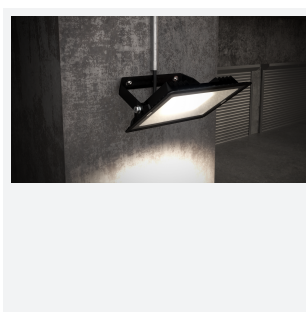

Eden

Eden Floodlight 150W Cool White
Code: AEDELED150/CW

Category	Floodlights
Application	Outdoor, Residential
Specification	Performance

PRODUCT FEATURES

- Compact and economic aluminium LED floodlight suitable for semi commercial applications
- PIR versions complete with manual override facility (10W-50W only)
- Polycarbonate spike accessory allowing installation into lawn and garden applications (10W-30W only)
- Bracket design allows installation without removing mounting bracket
- Pre-wired with 1 metre of rubber insulated cable for ease of installation
- Non-dimmable

GENERAL INFORMATION	
Wattage	150W
Lumens Delivered	16500lm
Lm/W	110lm/W
Beam Angle	110
CRI	80
CCT	4000K
Input	220/240V
Operating Temp	-20°C - 40°C
SDCM	6
Product Weight without Packaging	3.125 kg

TECHNICAL INFORMATION	
Light Source	LED
Colour / Finish	Black
IP Rating	IP65
Class Protection	1
Internal / External	Internal / External
Surface / Recessed / Suspended	Wall
Lumen Depreciation	L80 50,000h
Warranty (Years)	3
CE Mark	Yes