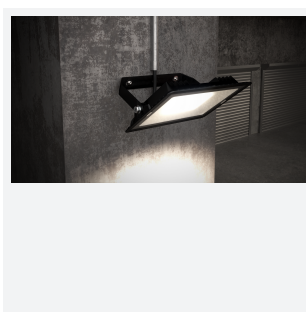

Eden

Eden Floodlight 150W Cool White
Code: AEDELED150/CW

Category	Floodlights
Application	Outdoor, Residential
Specification	Performance

PRODUCT FEATURES

- Compact and economic aluminium LED floodlight suitable for semi commercial applications
- PIR versions complete with manual override facility (10W-50W only)
- Polycarbonate spike accessory allowing installation into lawn and garden applications (10W-30W only)
- Bracket design allows installation without removing mounting bracket
- Pre-wired with 1 metre of rubber insulated cable for ease of installation
- Non-dimmable

GENERAL INFORMATION	
Wattage	150W
Lumens Delivered	16500lm
Lm/W	110lm/W
Beam Angle	110
CRI	80
CCT	4000K
Input	220-240V
Operating Temp	-20°C - 40°C
SDCM	6
Product Weight without Packaging	3.125 kg

TECHNICAL INFORMATION	
Light Source	LED
Colour / Finish	Black
IP Rating	IP65
Class Protection	1
Internal / External	Internal / External
Surface / Recessed / Suspended	Wall
Lumen Depreciation	L80 50,000h
Warranty (Years)	3
CE Mark	Yes