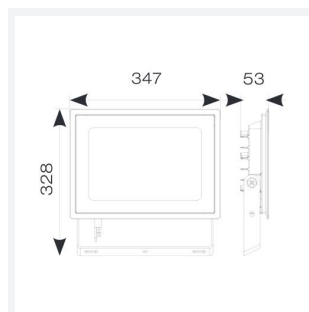

Eden

Eden Floodlight 150W Cool White
Code: AEDELED150/CW

Category	Floodlights
Application	Outdoor, Residential
Specification	Performance

PRODUCT FEATURES

- Compact and economic aluminium LED floodlight suitable for semi commercial applications
- PIR versions complete with manual override facility (10W-50W only)
- Polycarbonate spike accessory allowing installation into lawn and garden applications (10W-30W only)
- Bracket design allows installation without removing mounting bracket
- Pre-wired with 1 metre of rubber insulated cable for ease of installation
- Non-dimmable

GENERAL INFORMATION	
Wattage	150W
Lumens Delivered	16500lm
Lm/W	110lm/W
Beam Angle	110
CRI	80
CCT	4000K
Input	220-240V
Operating Temp	-20°C - 40°C
SDCM	6
Product Weight without Packaging	3.125 kg

TECHNICAL INFORMATION	
Light Source	LED
Colour / Finish	Black
IP Rating	IP65
Class Protection	1
Internal / External	Internal / External
Surface / Recessed / Suspended	Wall
Lumen Depreciation	L80 50,000h
Warranty (Years)	3
CE Mark	Yes