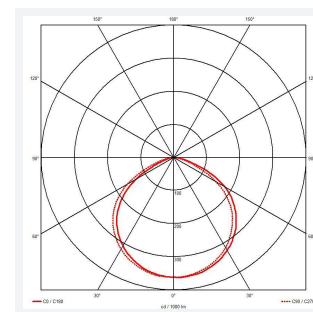

Eden

Eden Floodlight 150W Cool White
Code: AEDELED150/CW

Category	Floodlights
Application	Outdoor, Residential
Specification	Performance

PRODUCT FEATURES

- Compact and economic aluminium LED floodlight suitable for semi commercial applications
- PIR versions complete with manual override facility (10W-50W only)
- Polycarbonate spike accessory allowing installation into lawn and garden applications (10W-30W only)
- Bracket design allows installation without removing mounting bracket
- Pre-wired with 1 metre of rubber insulated cable for ease of installation
- Non-dimmable

GENERAL INFORMATION	
Wattage	150W
Lumens Delivered	16500lm
Lm/W	110lm/W
Beam Angle	110
CRI	80
CCT	4000K
Input	220/240V
Operating Temp	-20°C - 40°C
SDCM	6
Product Weight without Packaging	3.125 kg

TECHNICAL INFORMATION	
Light Source	LED
Colour / Finish	Black
IP Rating	IP65
Class Protection	1
Internal / External	Internal / External
Surface / Recessed / Suspended	Wall
Lumen Depreciation	L80 50,000h
Warranty (Years)	3
CE Mark	Yes