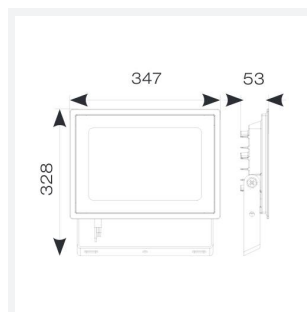

Eden

Eden Floodlight 150W Cool White
Code: AEDELED150/CW

Category	Floodlights
Application	Outdoor, Residential
Specification	Performance

PRODUCT FEATURES

- Compact and economic aluminium LED floodlight suitable for semi commercial applications
- PIR versions complete with manual override facility (10W-50W only)
- Polycarbonate spike accessory allowing installation into lawn and garden applications (10W-30W only)
- Bracket design allows installation without removing mounting bracket
- Pre-wired with 1 metre of rubber insulated cable for ease of installation
- Non-dimmable

GENERAL INFORMATION	
Wattage	150W
Lumens Delivered	16500lm
Lm/W	110lm/W
Beam Angle	110
CRI	80
CCT	4000K
Input	220-240V
Operating Temp	-20°C - 40°C
SDCM	6
Product Weight without Packaging	3.125 kg

TECHNICAL INFORMATION	
Light Source	LED
Colour / Finish	Black
IP Rating	IP65
Class Protection	1
Internal / External	Internal / External
Surface / Recessed / Suspended	Wall
Lumen Depreciation	L80 50,000h
Warranty (Years)	3
CE Mark	Yes