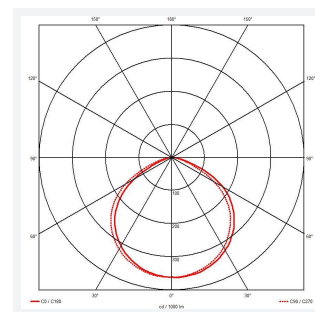

Eden

Eden Floodlight 150W Cool White
Code: AEDELED150/CW

Category	Floodlights
Application	Outdoor, Residential
Specification	Performance

PRODUCT FEATURES

- Compact and economic aluminium LED floodlight suitable for semi commercial applications
- PIR versions complete with manual override facility (10W-50W only)
- Polycarbonate spike accessory allowing installation into lawn and garden applications (10W-30W only)
- Bracket design allows installation without removing mounting bracket
- Pre-wired with 1 metre of rubber insulated cable for ease of installation
- Non-dimmable

GENERAL INFORMATION	
Wattage	150W
Lumens Delivered	16500lm
Lm/W	110lm/W
Beam Angle	110
CRI	80
CCT	4000K
Input	220-240V
Operating Temp	-20°C - 40°C
SDCM	6
Product Weight without Packaging	3.125 kg

TECHNICAL INFORMATION	
Light Source	LED
Colour / Finish	Black
IP Rating	IP65
Class Protection	1
Internal / External	Internal / External
Surface / Recessed / Suspended	Wall
Lumen Depreciation	L80 50,000h
Warranty (Years)	3
CE Mark	Yes