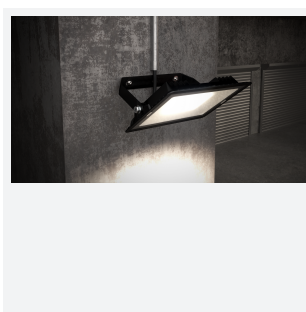

Eden

Eden Floodlight 150W Cool White
Code: AEDELED150/CW

Category	Floodlights
Application	Outdoor, Residential
Specification	Performance

PRODUCT FEATURES

- Compact and economic aluminium LED floodlight suitable for semi commercial applications
- PIR versions complete with manual override facility (10W-50W only)
- Polycarbonate spike accessory allowing installation into lawn and garden applications (10W-30W only)
- Bracket design allows installation without removing mounting bracket
- Pre-wired with 1 metre of rubber insulated cable for ease of installation
- Non-dimmable

GENERAL INFORMATION	
Wattage	150W
Lumens Delivered	16500lm
Lm/W	110lm/W
Beam Angle	110
CRI	80
CCT	4000K
Input	220-240V
Operating Temp	-20°C - 40°C
SDCM	6
Product Weight without Packaging	3.125 kg

TECHNICAL INFORMATION	
Light Source	LED
Colour / Finish	Black
IP Rating	IP65
Class Protection	1
Internal / External	Internal / External
Surface / Recessed / Suspended	Wall
Lumen Depreciation	L80 50,000h
Warranty (Years)	3
CE Mark	Yes