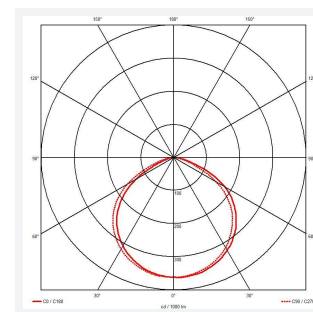

Eden

Eden Floodlight 150W Cool White
Code: AEDELED150/CW

Category	Floodlights
Application	Outdoor, Residential
Specification	Performance

PRODUCT FEATURES

- Compact and economic aluminium LED floodlight suitable for semi commercial applications
- PIR versions complete with manual override facility (10W-50W only)
- Polycarbonate spike accessory allowing installation into lawn and garden applications (10W-30W only)
- Bracket design allows installation without removing mounting bracket
- Pre-wired with 1 metre of rubber insulated cable for ease of installation
- Non-dimmable

GENERAL INFORMATION	
Wattage	150W
Lumens Delivered	16500lm
Lm/W	110lm/W
Beam Angle	110
CRI	80
CCT	4000K
Input	220-240V
Operating Temp	-20°C - 40°C
SDCM	6
Product Weight without Packaging	3.125 kg

TECHNICAL INFORMATION	
Light Source	LED
Colour / Finish	Black
IP Rating	IP65
Class Protection	1
Internal / External	Internal / External
Surface / Recessed / Suspended	Wall
Lumen Depreciation	L80 50,000h
Warranty (Years)	3
CE Mark	Yes