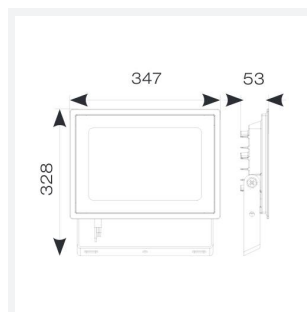

Eden

Eden Floodlight 150W Cool White
Code: AEDELED150/CW

Category	Floodlights
Application	Outdoor, Residential
Specification	Performance

PRODUCT FEATURES

- Compact and economic aluminium LED floodlight suitable for semi commercial applications
- PIR versions complete with manual override facility (10W-50W only)
- Polycarbonate spike accessory allowing installation into lawn and garden applications (10W-30W only)
- Bracket design allows installation without removing mounting bracket
- Pre-wired with 1 metre of rubber insulated cable for ease of installation
- Non-dimmable

GENERAL INFORMATION	
Wattage	150W
Lumens Delivered	16500lm
Lm/W	110lm/W
Beam Angle	110
CRI	80
CCT	4000K
Input	220/240V
Operating Temp	-20°C - 40°C
SDCM	6
Product Weight without Packaging	3.125 kg

TECHNICAL INFORMATION	
Light Source	LED
Colour / Finish	Black
IP Rating	IP65
Class Protection	1
Internal / External	Internal / External
Surface / Recessed / Suspended	Wall
Lumen Depreciation	L80 50,000h
Warranty (Years)	3
CE Mark	Yes