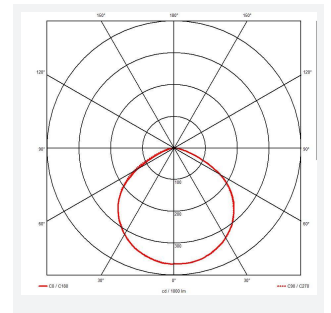

Eden

Eden Floodlight 100W Warm White
Code: AEDELED100/WW

Category	Floodlights
Application	Outdoor, Residential
Specification	Performance

PRODUCT FEATURES

- Compact and economic aluminium LED floodlight suitable for semi commercial applications
- PIR versions complete with manual override facility (10W-50W only)
- Polycarbonate spike accessory allowing installation into lawn and garden applications (10W-30W only)
- Bracket design allows installation without removing mounting bracket
- Pre-wired with 1 metre of rubber insulated cable for ease of installation
- Non-dimmable

GENERAL INFORMATION	
Wattage	100W
Lumens Delivered	10000lm
Lm/W	105lm/W
Beam Angle	110
CRI	80
CCT	3000K
Input	220/240V
Operating Temp	-20°C - 40°C
SDCM	6
Product Weight without Packaging	1.935 kg

TECHNICAL INFORMATION	
Light Source	LED
Colour / Finish	Black
IP Rating	IP65
Class Protection	1
Internal / External	Internal / External
Surface / Recessed / Suspended	Wall
Lumen Depreciation	L80 50,000h
Warranty (Years)	3
CE Mark	Yes