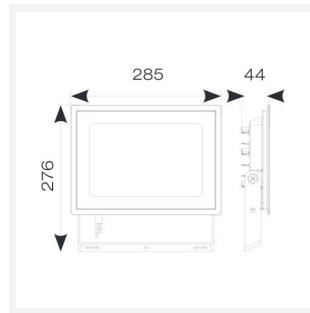

Eden

Eden Floodlight 100W Warm White
Code: AEDELED100/WW

Category	Floodlights
Application	Outdoor, Residential
Specification	Performance

PRODUCT FEATURES

- Compact and economic aluminium LED floodlight suitable for semi commercial applications
- PIR versions complete with manual override facility (10W-50W only)
- Polycarbonate spike accessory allowing installation into lawn and garden applications (10W-30W only)
- Bracket design allows installation without removing mounting bracket
- Pre-wired with 1 metre of rubber insulated cable for ease of installation
- Non-dimmable

GENERAL INFORMATION	
Wattage	100W
Lumens Delivered	10000lm
Lm/W	105lm/W
Beam Angle	110
CRI	80
CCT	3000K
Input	220/240V
Operating Temp	-20°C - 40°C
SDCM	6
Product Weight without Packaging	1.935 kg

TECHNICAL INFORMATION	
Light Source	LED
Colour / Finish	Black
IP Rating	IP65
Class Protection	1
Internal / External	Internal / External
Surface / Recessed / Suspended	Wall
Lumen Depreciation	L80 50,000h
Warranty (Years)	3
CE Mark	Yes