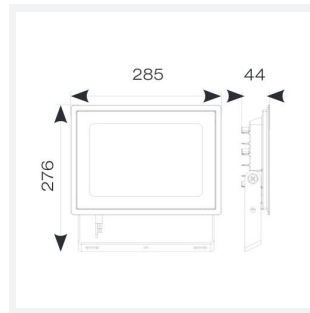

Eden

Eden Floodlight 100W Warm White
Code: AEDELED100/WW

Category	Floodlights
Application	Outdoor, Residential
Specification	Performance

PRODUCT FEATURES

- Compact and economic aluminium LED floodlight suitable for semi commercial applications
- PIR versions complete with manual override facility (10W-50W only)
- Polycarbonate spike accessory allowing installation into lawn and garden applications (10W-30W only)
- Bracket design allows installation without removing mounting bracket
- Pre-wired with 1 metre of rubber insulated cable for ease of installation
- Non-dimmable

GENERAL INFORMATION	
Wattage	100W
Lumens Delivered	10000lm
Lm/W	105lm/W
Beam Angle	110
CRI	80
CCT	3000K
Input	220-240V
Operating Temp	-20°C - 40°C
SDCM	6
Product Weight without Packaging	1.935 kg

TECHNICAL INFORMATION	
Light Source	LED
Colour / Finish	Black
IP Rating	IP65
Class Protection	1
Internal / External	Internal / External
Surface / Recessed / Suspended	Wall
Lumen Depreciation	L80 50,000h
Warranty (Years)	3
CE Mark	Yes