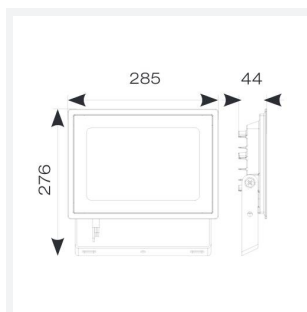

PRODUCT FEATURES

- Compact and economic aluminium LED floodlight suitable for semi commercial applications
- PIR versions complete with manual override facility (10W-50W only)
- Polycarbonate spike accessory allowing installation into lawn and garden applications (10W-30W only)
- Bracket design allows installation without removing mounting bracket
- Pre-wired with 1 metre of rubber insulated cable for ease of installation
- Non-dimmable

GENERAL INFORMATION

Wattage	100W
Lumens Delivered	10000lm
Lm/W	105lm/W
Beam Angle	110
CRI	80
CCT	3000K
Input	220-240V
Operating Temp	-20°C - 40°C
SDCM	6
Product Weight without Packaging	1.935 kg

TECHNICAL INFORMATION

Light Source	LED
Colour / Finish	Black
IP Rating	IP65
Class Protection	1
Internal / External	Internal / External
Surface / Recessed / Suspended	Wall
Lumen Depreciation	L80 50,000h
Warranty (Years)	3
CE Mark	Yes