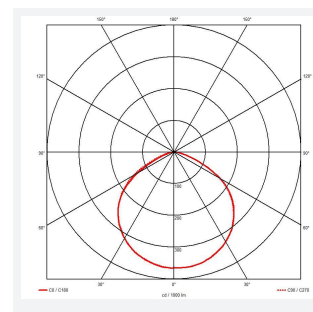

# Eden

Eden Floodlight 100W Warm White  
Code: AEDELED100/WW

Category	Floodlights
Application	Outdoor, Residential
Specification	Performance

### GENERAL INFORMATION

Wattage	100W
Lumens Delivered	10000lm
Lm/W	105lm/W
Beam Angle	110
CRI	80
CCT	3000K
Input	220-240V
Operating Temp	-20°C - 40°C
SDCM	6
Product Weight without Packaging	1.935 kg