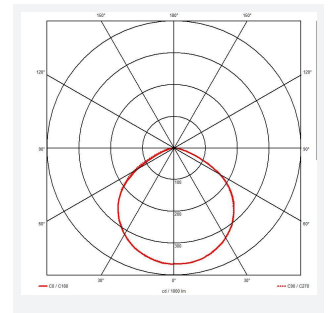

Eden

Eden Floodlight 100W Warm White
Code: AEDELED100/WW

Category	Floodlights
Application	Outdoor, Residential
Specification	Performance

PRODUCT FEATURES

- Compact and economic aluminium LED floodlight suitable for semi commercial applications
- PIR versions complete with manual override facility (10W-50W only)
- Polycarbonate spike accessory allowing installation into lawn and garden applications (10W-30W only)
- Bracket design allows installation without removing mounting bracket
- Pre-wired with 1 metre of rubber insulated cable for ease of installation
- Non-dimmable

GENERAL INFORMATION	
Wattage	100W
Lumens Delivered	10000lm
Lm/W	105lm/W
Beam Angle	110
CRI	80
CCT	3000K
Input	220-240V
Operating Temp	-20°C - 40°C
SDCM	6
Product Weight without Packaging	1.935 kg

TECHNICAL INFORMATION	
Light Source	LED
Colour / Finish	Black
IP Rating	IP65
Class Protection	1
Internal / External	Internal / External
Surface / Recessed / Suspended	Wall
Lumen Depreciation	L80 50,000h
Warranty (Years)	3
CE Mark	Yes