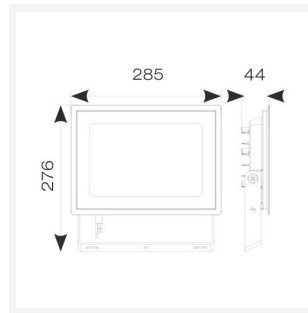

Eden

Eden Floodlight 100W Cool White
Code: AEDELED100/CW

Category	Floodlights
Application	Outdoor, Residential
Specification	Performance

PRODUCT FEATURES

- Compact and economic aluminium LED floodlight suitable for semi commercial applications
- PIR versions complete with manual override facility (10W-50W only)
- Polycarbonate spike accessory allowing installation into lawn and garden applications (10W-30W only)
- Bracket design allows installation without removing mounting bracket
- Pre-wired with 1 metre of rubber insulated cable for ease of installation
- Non-dimmable

GENERAL INFORMATION	
Wattage	100W
Lumens Delivered	11000lm
Lm/W	113lm/W
Beam Angle	110
CRI	80
CCT	4000K
Input	220-240V
Operating Temp	-20°C - 40°C
SDCM	6
Product Weight without Packaging	1.935 kg

TECHNICAL INFORMATION	
Light Source	LED
Colour / Finish	Black
IP Rating	IP65
Class Protection	1
Internal / External	Internal / External
Surface / Recessed / Suspended	Wall
Lumen Depreciation	L80 50,000h
Warranty (Years)	3
CE Mark	Yes