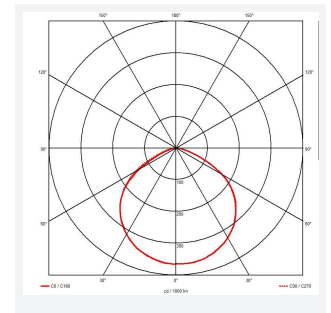

PRODUCT FEATURES

- Compact and economic aluminium LED floodlight suitable for semi commercial applications
- PIR versions complete with manual override facility (10W-50W only)
- Polycarbonate spike accessory allowing installation into lawn and garden applications (10W-30W only)
- Bracket design allows installation without removing mounting bracket
- Pre-wired with 1 metre of rubber insulated cable for ease of installation
- Non-dimmable

GENERAL INFORMATION	
Wattage	100W
Lumens Delivered	11000lm
Lm/W	113lm/W
Beam Angle	110
CRI	80
CCT	4000K
Input	220-240V
Operating Temp	-20°C - 40°C
SDCM	6
Product Weight without Packaging	1.935 kg

TECHNICAL INFORMATION	
Light Source	LED
Colour / Finish	Black
IP Rating	IP65
Class Protection	1
Internal / External	Internal / External
Surface / Recessed / Suspended	Wall
Lumen Depreciation	L80 50,000h
Warranty (Years)	3
CE Mark	Yes