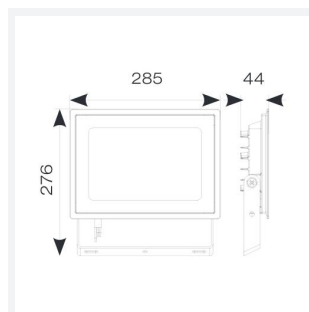

Eden

Eden Floodlight 100W Cool White
Code: AEDELED100/CW

Category	Floodlights
Application	Outdoor, Residential
Specification	Performance

PRODUCT FEATURES

- Compact and economic aluminium LED floodlight suitable for semi commercial applications
- PIR versions complete with manual override facility (10W-50W only)
- Polycarbonate spike accessory allowing installation into lawn and garden applications (10W-30W only)
- Bracket design allows installation without removing mounting bracket
- Pre-wired with 1 metre of rubber insulated cable for ease of installation
- Non-dimmable

GENERAL INFORMATION	
Wattage	100W
Lumens Delivered	11000lm
Lm/W	113lm/W
Beam Angle	110
CRI	80
CCT	4000K
Input	220/240V
Operating Temp	-20°C - 40°C
SDCM	6
Product Weight without Packaging	1.935 kg

TECHNICAL INFORMATION	
Light Source	LED
Colour / Finish	Black
IP Rating	IP65
Class Protection	1
Internal / External	Internal / External
Surface / Recessed / Suspended	Wall
Lumen Depreciation	L80 50,000h
Warranty (Years)	3
CE Mark	Yes