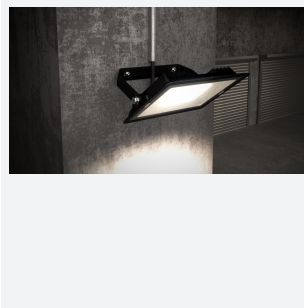

@ansell_lighting

ansellighting

Ansell Lighting

ansell_lighting

Eden

Eden Floodlight 100W Cool White
Code: AEDELED100/CW

Category	Floodlights
Application	Outdoor, Residential
Specification	Performance

PRODUCT FEATURES

- Compact and economic aluminium LED floodlight suitable for semi commercial applications
- PIR versions complete with manual override facility (10W-50W only)
- Polycarbonate spike accessory allowing installation into lawn and garden applications (10W-30W only)
- Bracket design allows installation without removing mounting bracket
- Pre-wired with 1 metre of rubber insulated cable for ease of installation
- Non-dimmable

GENERAL INFORMATION	
Wattage	100W
Lumens Delivered	11000lm
Lm/W	113lm/W
Beam Angle	110
CRI	80
CCT	4000K
Input	220-240V
Operating Temp	-20°C - 40°C
SDCM	6
Product Weight without Packaging	1.935 kg

TECHNICAL INFORMATION	
Light Source	LED
Colour / Finish	Black
IP Rating	IP65
Class Protection	1
Internal / External	Internal / External
Surface / Recessed / Suspended	Wall
Lumen Depreciation	L80 50,000h
Warranty (Years)	3
CE Mark	Yes