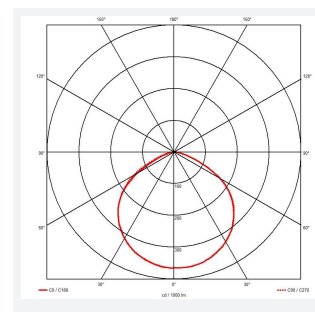

Eden

Eden Floodlight 100W Cool White
Code: AEDELED100/CW

Category	Floodlights
Application	Outdoor, Residential
Specification	Performance

PRODUCT FEATURES

- Compact and economic aluminium LED floodlight suitable for semi commercial applications
- PIR versions complete with manual override facility (10W-50W only)
- Polycarbonate spike accessory allowing installation into lawn and garden applications (10W-30W only)
- Bracket design allows installation without removing mounting bracket
- Pre-wired with 1 metre of rubber insulated cable for ease of installation
- Non-dimmable

GENERAL INFORMATION	
Wattage	100W
Lumens Delivered	11000lm
Lm/W	113lm/W
Beam Angle	110
CRI	80
CCT	4000K
Input	220/240V
Operating Temp	-20°C - 40°C
SDCM	6
Product Weight without Packaging	1.935 kg

TECHNICAL INFORMATION	
Light Source	LED
Colour / Finish	Black
IP Rating	IP65
Class Protection	1
Internal / External	Internal / External
Surface / Recessed / Suspended	Wall
Lumen Depreciation	L80 50,000h
Warranty (Years)	3
CE Mark	Yes