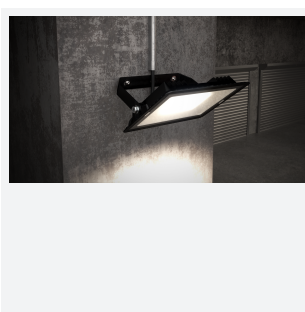

Eden

Eden Floodlight 100W Cool White
Code: AEDELED100/CW

Category	Floodlights
Application	Outdoor, Residential
Specification	Performance

PRODUCT FEATURES

- Compact and economic aluminium LED floodlight suitable for semi commercial applications
- PIR versions complete with manual override facility (10W-50W only)
- Polycarbonate spike accessory allowing installation into lawn and garden applications (10W-30W only)
- Bracket design allows installation without removing mounting bracket
- Pre-wired with 1 metre of rubber insulated cable for ease of installation
- Non-dimmable

GENERAL INFORMATION	
Wattage	100W
Lumens Delivered	11000lm
Lm/W	113lm/W
Beam Angle	110
CRI	80
CCT	4000K
Input	220/240V
Operating Temp	-20°C - 40°C
SDCM	6
Product Weight without Packaging	1.935 kg

TECHNICAL INFORMATION	
Light Source	LED
Colour / Finish	Black
IP Rating	IP65
Class Protection	1
Internal / External	Internal / External
Surface / Recessed / Suspended	Wall
Lumen Depreciation	L80 50,000h
Warranty (Years)	3
CE Mark	Yes