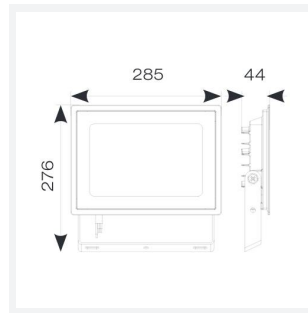

PRODUCT FEATURES

- Compact and economic aluminium LED floodlight suitable for semi commercial applications
- PIR versions complete with manual override facility (10W-50W only)
- Polycarbonate spike accessory allowing installation into lawn and garden applications (10W-30W only)
- Bracket design allows installation without removing mounting bracket
- Pre-wired with 1 metre of rubber insulated cable for ease of installation
- Non-dimmable

GENERAL INFORMATION	
Wattage	100W
Lumens Delivered	11000lm
Lm/W	113lm/W
Beam Angle	110
CRI	80
CCT	4000K
Input	220-240V
Operating Temp	-20°C - 40°C
SDCM	6
Product Weight without Packaging	1.935 kg

TECHNICAL INFORMATION	
Light Source	LED
Colour / Finish	Black
IP Rating	IP65
Class Protection	1
Internal / External	Internal / External
Surface / Recessed / Suspended	Wall
Lumen Depreciation	L80 50,000h
Warranty (Years)	3
CE Mark	Yes