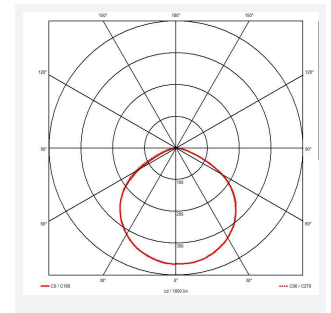

Eden

Eden Floodlight 100W Cool White
Code: AEDELED100/CW

Category	Floodlights
Application	Outdoor, Residential
Specification	Performance

PRODUCT FEATURES

- Compact and economic aluminium LED floodlight suitable for semi commercial applications
- PIR versions complete with manual override facility (10W-50W only)
- Polycarbonate spike accessory allowing installation into lawn and garden applications (10W-30W only)
- Bracket design allows installation without removing mounting bracket
- Pre-wired with 1 metre of rubber insulated cable for ease of installation
- Non-dimmable

GENERAL INFORMATION	
Wattage	100W
Lumens Delivered	11000lm
Lm/W	113lm/W
Beam Angle	110
CRI	80
CCT	4000K
Input	220-240V
Operating Temp	-20°C - 40°C
SDCM	6
Product Weight without Packaging	1.935 kg

TECHNICAL INFORMATION	
Light Source	LED
Colour / Finish	Black
IP Rating	IP65
Class Protection	1
Internal / External	Internal / External
Surface / Recessed / Suspended	Wall
Lumen Depreciation	L80 50,000h
Warranty (Years)	3
CE Mark	Yes