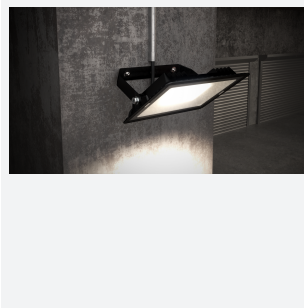

Eden

Eden Floodlight 100W Cool White
Code: AEDELED100/CW

Category	Floodlights
Application	Outdoor, Residential
Specification	Performance

PRODUCT FEATURES

- Compact and economic aluminium LED floodlight suitable for semi commercial applications
- PIR versions complete with manual override facility (10W-50W only)
- Polycarbonate spike accessory allowing installation into lawn and garden applications (10W-30W only)
- Bracket design allows installation without removing mounting bracket
- Pre-wired with 1 metre of rubber insulated cable for ease of installation
- Non-dimmable

GENERAL INFORMATION	
Wattage	100W
Lumens Delivered	11000lm
Lm/W	113lm/W
Beam Angle	110
CRI	80
CCT	4000K
Input	220-240V
Operating Temp	-20°C - 40°C
SDCM	6
Product Weight without Packaging	1.935 kg

TECHNICAL INFORMATION	
Light Source	LED
Colour / Finish	Black
IP Rating	IP65
Class Protection	1
Internal / External	Internal / External
Surface / Recessed / Suspended	Wall
Lumen Depreciation	L80 50,000h
Warranty (Years)	3
CE Mark	Yes