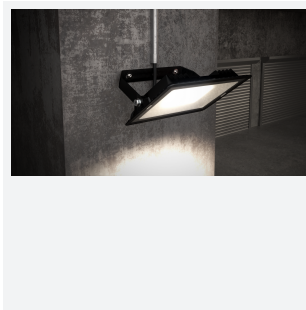

Eden

Eden Floodlight 10W Warm White
Code: AEDELED10/WW

Category	Floodlights
Application	Outdoor, Residential
Specification	Performance

PRODUCT FEATURES

- Compact and economic aluminium LED floodlight suitable for semi commercial applications
- PIR versions complete with manual override facility (10W-50W only)
- Polycarbonate spike accessory allowing installation into lawn and garden applications (10W-30W only)
- Bracket design allows installation without removing mounting bracket
- Pre-wired with 1 metre of rubber insulated cable for ease of installation
- Non-dimmable

GENERAL INFORMATION	
Wattage	10W
Lumens Delivered	900lm
Lm/W	89lm/W
Beam Angle	110
CRI	80
CCT	3000K
Input	220-240V
Operating Temp	-20°C - 40°C
SDCM	6
Product Weight without Packaging	0.38 kg

TECHNICAL INFORMATION	
Light Source	LED
Colour / Finish	Black
IP Rating	IP65
Class Protection	1
Internal / External	Internal / External
Surface / Recessed / Suspended	Wall
Lumen Depreciation	L80 50,000h
Warranty (Years)	3
CE Mark	Yes
Accessories	AMFLSA