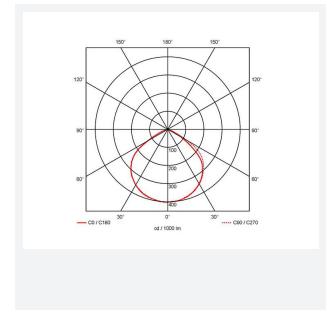

Eden

Eden Floodlight 10W Warm White
Code: AEDELED10/WW

Category	Floodlights
Application	Outdoor, Residential
Specification	Performance

PRODUCT FEATURES

- Compact and economic aluminium LED floodlight suitable for semi commercial applications
- PIR versions complete with manual override facility (10W-50W only)
- Polycarbonate spike accessory allowing installation into lawn and garden applications (10W-30W only)
- Bracket design allows installation without removing mounting bracket
- Pre-wired with 1 metre of rubber insulated cable for ease of installation
- Non-dimmable

GENERAL INFORMATION	
Wattage	10W
Lumens Delivered	900lm
Lm/W	89lm/W
Beam Angle	110
CRI	80
CCT	3000K
Input	220-240V
Operating Temp	-20°C - 40°C
SDCM	6
Product Weight without Packaging	0.38 kg

TECHNICAL INFORMATION	
Light Source	LED
Colour / Finish	Black
IP Rating	IP65
Class Protection	1
Internal / External	Internal / External
Surface / Recessed / Suspended	Wall
Lumen Depreciation	L80 50,000h
Warranty (Years)	3
CE Mark	Yes
Accessories	AMFLSA