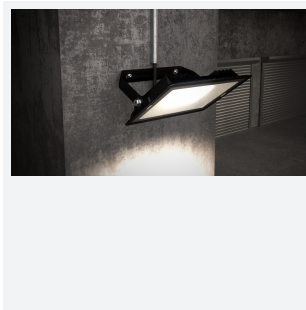

Eden

Eden Floodlight 10W Warm White
Code: AEDELED10/WW

| | |
|---------------|----------------------|
| Category | Floodlights |
| Application | Outdoor, Residential |
| Specification | Performance |

PRODUCT FEATURES

- Compact and economic aluminium LED floodlight suitable for semi commercial applications
- PIR versions complete with manual override facility (10W-50W only)
- Polycarbonate spike accessory allowing installation into lawn and garden applications (10W-30W only)
- Bracket design allows installation without removing mounting bracket
- Pre-wired with 1 metre of rubber insulated cable for ease of installation
- Non-dimmable

| GENERAL INFORMATION | |
|----------------------------------|--------------|
| Wattage | 10W |
| Lumens Delivered | 900lm |
| Lm/W | 89lm/W |
| Beam Angle | 110 |
| CRI | 80 |
| CCT | 3000K |
| Input | 220/240V |
| Operating Temp | -20°C - 40°C |
| SDCM | 6 |
| Product Weight without Packaging | 0.38 kg |