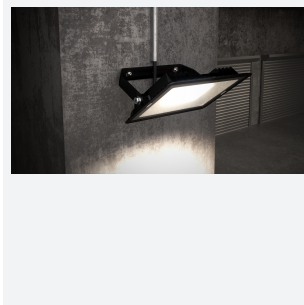

Eden

Eden Floodlight 10W Warm White
Code: AEDELED10/WW

Category	Floodlights
Application	Outdoor, Residential
Specification	Performance

PRODUCT FEATURES

- Compact and economic aluminium LED floodlight suitable for semi commercial applications
- PIR versions complete with manual override facility (10W-50W only)
- Polycarbonate spike accessory allowing installation into lawn and garden applications (10W-30W only)
- Bracket design allows installation without removing mounting bracket
- Pre-wired with 1 metre of rubber insulated cable for ease of installation
- Non-dimmable

GENERAL INFORMATION	
Wattage	10W
Lumens Delivered	900lm
Lm/W	89lm/W
Beam Angle	110
CRI	80
CCT	3000K
Input	220-240V
Operating Temp	-20°C - 40°C
SDCM	6
Product Weight without Packaging	0.38 kg

TECHNICAL INFORMATION	
Light Source	LED
Colour / Finish	Black
IP Rating	IP65
Class Protection	1
Internal / External	Internal / External
Surface / Recessed / Suspended	Wall
Lumen Depreciation	L80 50,000h
Warranty (Years)	3
CE Mark	Yes
Accessories	AMFLSA