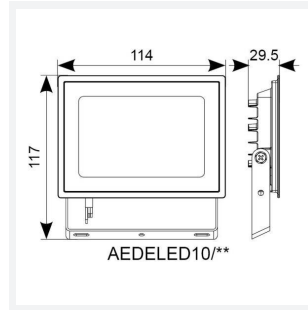

Eden

Eden Floodlight 10W Warm White
Code: AEDELED10/WW

| | |
|---------------|----------------------|
| Category | Floodlights |
| Application | Outdoor, Residential |
| Specification | Performance |

PRODUCT FEATURES

- Compact and economic aluminium LED floodlight suitable for semi commercial applications
- PIR versions complete with manual override facility (10W-50W only)
- Polycarbonate spike accessory allowing installation into lawn and garden applications (10W-30W only)
- Bracket design allows installation without removing mounting bracket
- Pre-wired with 1 metre of rubber insulated cable for ease of installation
- Non-dimmable

| GENERAL INFORMATION | |
|----------------------------------|--------------|
| Wattage | 10W |
| Lumens Delivered | 900lm |
| Lm/W | 89lm/W |
| Beam Angle | 110 |
| CRI | 80 |
| CCT | 3000K |
| Input | 220/240V |
| Operating Temp | -20°C - 40°C |
| SDCM | 6 |
| Product Weight without Packaging | 0.38 kg |