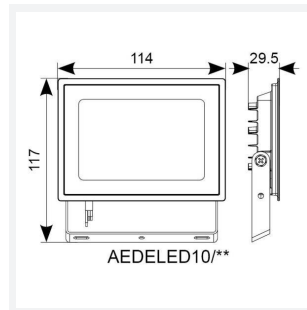

Eden

Eden Floodlight 10W Warm White
Code: AEDELED10/WW

Category	Floodlights
Application	Outdoor, Residential
Specification	Performance

PRODUCT FEATURES

- Compact and economic aluminium LED floodlight suitable for semi commercial applications
- PIR versions complete with manual override facility (10W-50W only)
- Polycarbonate spike accessory allowing installation into lawn and garden applications (10W-30W only)
- Bracket design allows installation without removing mounting bracket
- Pre-wired with 1 metre of rubber insulated cable for ease of installation
- Non-dimmable

GENERAL INFORMATION	
Wattage	10W
Lumens Delivered	900lm
Lm/W	89lm/W
Beam Angle	110
CRI	80
CCT	3000K
Input	220-240V
Operating Temp	-20°C - 40°C
SDCM	6
Product Weight without Packaging	0.38 kg

TECHNICAL INFORMATION	
Light Source	LED
Colour / Finish	Black
IP Rating	IP65
Class Protection	1
Internal / External	Internal / External
Surface / Recessed / Suspended	Wall
Lumen Depreciation	L80 50,000h
Warranty (Years)	3
CE Mark	Yes
Accessories	AMFLSA