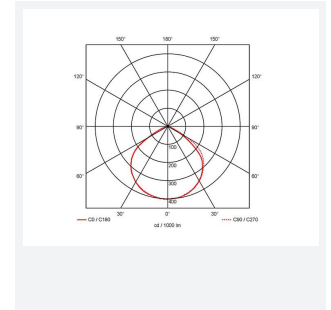

Eden

Eden Floodlight 10W Warm White
Code: AEDELED10/WW

| | |
|---------------|----------------------|
| Category | Floodlights |
| Application | Outdoor, Residential |
| Specification | Performance |

PRODUCT FEATURES

| GENERAL INFORMATION | |
|----------------------------------|--------------|
| Wattage | 10W |
| Lumens Delivered | 900lm |
| Lm/W | 89lm/W |
| Beam Angle | 110 |
| CRI | 80 |
| CCT | 3000K |
| Input | 220/240V |
| Operating Temp | -20°C - 40°C |
| SDCM | 6 |
| Product Weight without Packaging | 0.38 kg |