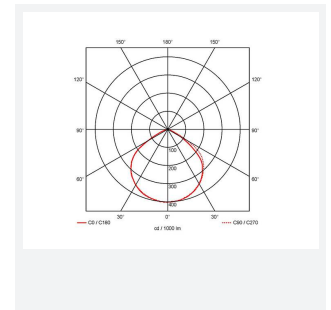

Eden

Eden Floodlight 10W PIR Warm White
Code: AEDELED10/WW/PIR

Category	Floodlights
Application	Outdoor, Residential
Specification	Performance

PRODUCT FEATURES

- Compact and economic aluminium LED floodlight suitable for semi commercial applications
- PIR versions complete with manual override facility (10W-50W only)
- Polycarbonate spike accessory allowing installation into lawn and garden applications (10W-30W only)
- Bracket design allows installation without removing mounting bracket
- Pre-wired with 1 metre of rubber insulated cable for ease of installation
- Non-dimmable

GENERAL INFORMATION	
Wattage	10W
Lumens Delivered	900lm
Lm/W	89lm/W
Beam Angle	110
CRI	80
CCT	3000K
Input	220-240V
Operating Temp	-20°C - 40°C
SDCM	6
Product Weight without Packaging	0.38 kg

TECHNICAL INFORMATION	
Light Source	LED
Colour / Finish	Black
IP Rating	IP44
Class Protection	1
Internal / External	Internal / External
Surface / Recessed / Suspended	Wall
Lumen Depreciation	L80 50,000h
Warranty (Years)	3
CE Mark	Yes
Accessories	AMFLSA