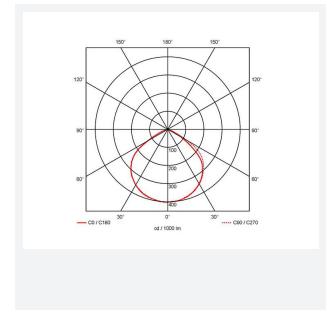

# Eden

Eden Floodlight 10W PIR Warm White  
Code: AEDELED10/WW/PIR

Category	Floodlights
Application	Outdoor, Residential
Specification	Performance

## PRODUCT FEATURES

- Compact and economic aluminium LED floodlight suitable for semi commercial applications
- PIR versions complete with manual override facility (10W-50W only)
- Polycarbonate spike accessory allowing installation into lawn and garden applications (10W-30W only)
- Bracket design allows installation without removing mounting bracket
- Pre-wired with 1 metre of rubber insulated cable for ease of installation
- Non-dimmable

GENERAL INFORMATION	
Wattage	10W
Lumens Delivered	900lm
Lm/W	89lm/W
Beam Angle	110
CRI	80
CCT	3000K
Input	220/240V
Operating Temp	-20°C - 40°C
SDCM	6
Product Weight without Packaging	0.38 kg

TECHNICAL INFORMATION	
Light Source	LED
Colour / Finish	Black
IP Rating	IP44
Class Protection	1
Internal / External	Internal / External
Surface / Recessed / Suspended	Wall
Lumen Depreciation	L80 50,000h
Warranty (Years)	3
CE Mark	Yes
Accessories	AMFLSA