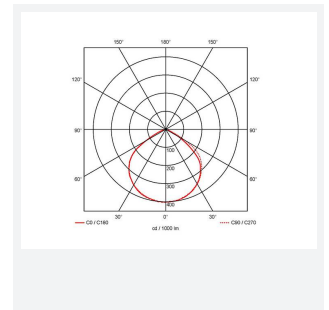

Eden

Eden Floodlight 10W PIR Warm White
Code: AEDELED10/WW/PIR

Category	Floodlights
Application	Outdoor, Residential
Specification	Performance

PRODUCT FEATURES

- Compact and economic aluminium LED floodlight suitable for semi commercial applications
- PIR versions complete with manual override facility (10W-50W only)
- Polycarbonate spike accessory allowing installation into lawn and garden applications (10W-30W only)
- Bracket design allows installation without removing mounting bracket
- Pre-wired with 1 metre of rubber insulated cable for ease of installation
- Non-dimmable

GENERAL INFORMATION	
Wattage	10W
Lumens Delivered	900lm
Lm/W	89lm/W
Beam Angle	110
CRI	80
CCT	3000K
Input	220-240V
Operating Temp	-20°C - 40°C
SDCM	6
Product Weight without Packaging	0.38 kg

TECHNICAL INFORMATION	
Light Source	LED
Colour / Finish	Black
IP Rating	IP44
Class Protection	1
Internal / External	Internal / External
Surface / Recessed / Suspended	Wall
Lumen Depreciation	L80 50,000h
Warranty (Years)	3
CE Mark	Yes
Accessories	AMFLSA