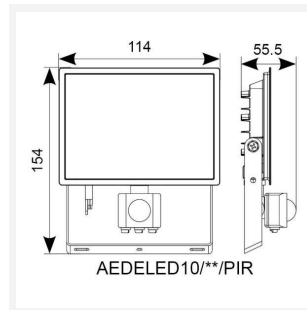

# Eden

Eden Floodlight 10W PIR Warm White  
Code: AEDELED10/WW/PIR

Category	Floodlights
Application	Outdoor, Residential
Specification	Performance

## PRODUCT FEATURES

- Compact and economic aluminium LED floodlight suitable for semi commercial applications
- PIR versions complete with manual override facility (10W-50W only)
- Polycarbonate spike accessory allowing installation into lawn and garden applications (10W-30W only)
- Bracket design allows installation without removing mounting bracket
- Pre-wired with 1 metre of rubber insulated cable for ease of installation
- Non-dimmable

GENERAL INFORMATION	
Wattage	10W
Lumens Delivered	900lm
Lm/W	89lm/W
Beam Angle	110
CRI	80
CCT	3000K
Input	220/240V
Operating Temp	-20°C - 40°C
SDCM	6
Product Weight without Packaging	0.38 kg

TECHNICAL INFORMATION	
Light Source	LED
Colour / Finish	Black
IP Rating	IP44
Class Protection	1
Internal / External	Internal / External
Surface / Recessed / Suspended	Wall
Lumen Depreciation	L80 50,000h
Warranty (Years)	3
CE Mark	Yes
Accessories	AMFLSA