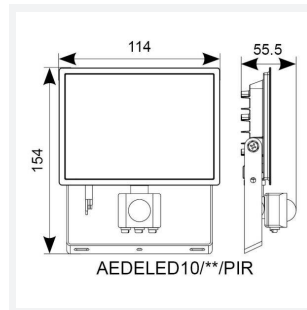

Eden

Eden Floodlight 10W PIR Warm White
Code: AEDELED10/WW/PIR

Category	Floodlights
Application	Outdoor, Residential
Specification	Performance

PRODUCT FEATURES

- Compact and economic aluminium LED floodlight suitable for semi commercial applications
- PIR versions complete with manual override facility (10W-50W only)
- Polycarbonate spike accessory allowing installation into lawn and garden applications (10W-30W only)
- Bracket design allows installation without removing mounting bracket
- Pre-wired with 1 metre of rubber insulated cable for ease of installation
- Non-dimmable

GENERAL INFORMATION	
Wattage	10W
Lumens Delivered	900lm
Lm/W	89lm/W
Beam Angle	110
CRI	80
CCT	3000K
Input	220-240V
Operating Temp	-20°C - 40°C
SDCM	6
Product Weight without Packaging	0.38 kg

TECHNICAL INFORMATION	
Light Source	LED
Colour / Finish	Black
IP Rating	IP44
Class Protection	1
Internal / External	Internal / External
Surface / Recessed / Suspended	Wall
Lumen Depreciation	L80 50,000h
Warranty (Years)	3
CE Mark	Yes
Accessories	AMFLSA