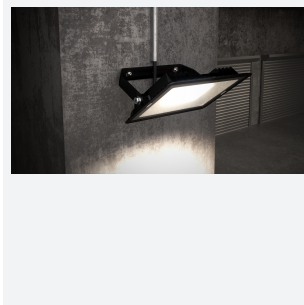

Eden

Eden Floodlight 10W Cool White
Code: AEDELED10/CW

Category	Floodlights
Application	Outdoor, Residential
Specification	Performance

PRODUCT FEATURES

- Compact and economic aluminium LED floodlight suitable for semi commercial applications
- PIR versions complete with manual override facility (10W-50W only)
- Polycarbonate spike accessory allowing installation into lawn and garden applications (10W-30W only)
- Bracket design allows installation without removing mounting bracket
- Pre-wired with 1 metre of rubber insulated cable for ease of installation
- Non-dimmable

GENERAL INFORMATION	
Wattage	10W
Lumens Delivered	950lm
Lm/W	95lm/W
Beam Angle	110
CRI	80
CCT	4000K
Input	220/240V
Operating Temp	-20°C - 40°C
SDCM	6
Product Weight without Packaging	0.38 kg

TECHNICAL INFORMATION	
Light Source	LED
Colour / Finish	Black
IP Rating	IP65
Class Protection	1
Internal / External	Internal / External
Surface / Recessed / Suspended	Wall
Lumen Depreciation	L80 50,000h
Warranty (Years)	3
CE Mark	Yes
Accessories	AMFLSA