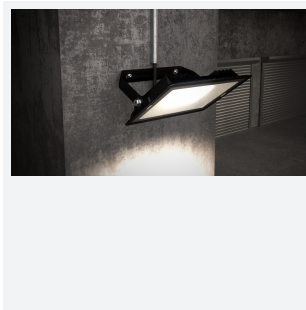

# Eden

Category	Floodlights
Application	Outdoor, Residential
Specification	Performance

Eden Floodlight 10W Cool White  
Code: AEDELED10/CW

## PRODUCT FEATURES

- Compact and economic aluminium LED floodlight suitable for semi commercial applications
- PIR versions complete with manual override facility (10W-50W only)
- Polycarbonate spike accessory allowing installation into lawn and garden applications (10W-30W only)
- Bracket design allows installation without removing mounting bracket
- Pre-wired with 1 metre of rubber insulated cable for ease of installation
- Non-dimmable

GENERAL INFORMATION	
Wattage	10W
Lumens Delivered	950lm
Lm/W	95lm/W
Beam Angle	110
CRI	80
CCT	4000K
Input	220-240V
Operating Temp	-20°C - 40°C
SDCM	6
Product Weight without Packaging	0.38 kg

TECHNICAL INFORMATION	
Light Source	LED
Colour / Finish	Black
IP Rating	IP65
Class Protection	1
Internal / External	Internal / External
Surface / Recessed / Suspended	Wall
Lumen Depreciation	L80 50,000h
Warranty (Years)	3
CE Mark	Yes
Accessories	AMFLSA