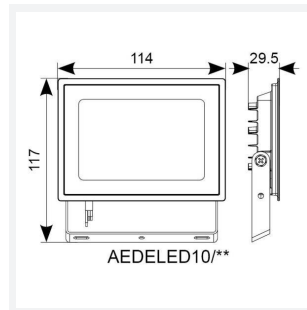

# Eden

Eden Floodlight 10W Cool White  
Code: AEDELED10/CW

Category	Floodlights
Application	Outdoor, Residential
Specification	Performance

## PRODUCT FEATURES

- Compact and economic aluminium LED floodlight suitable for semi commercial applications
- PIR versions complete with manual override facility (10W-50W only)
- Polycarbonate spike accessory allowing installation into lawn and garden applications (10W-30W only)
- Bracket design allows installation without removing mounting bracket
- Pre-wired with 1 metre of rubber insulated cable for ease of installation
- Non-dimmable

GENERAL INFORMATION	
Wattage	10W
Lumens Delivered	950lm
Lm/W	95lm/W
Beam Angle	110
CRI	80
CCT	4000K
Input	220-240V
Operating Temp	-20°C - 40°C
SDCM	6
Product Weight without Packaging	0.38 kg

TECHNICAL INFORMATION	
Light Source	LED
Colour / Finish	Black
IP Rating	IP65
Class Protection	1
Internal / External	Internal / External
Surface / Recessed / Suspended	Wall
Lumen Depreciation	L80 50,000h
Warranty (Years)	3
CE Mark	Yes
Accessories	AMFLSA