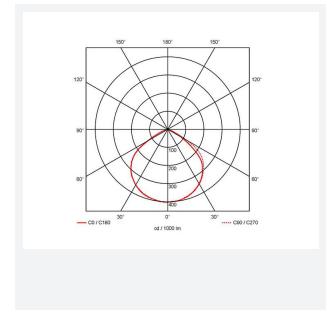

# Eden

Eden Floodlight 10W Cool White  
Code: AEDELED10/CW

Category	Floodlights
Application	Outdoor, Residential
Specification	Performance

## PRODUCT FEATURES

- Compact and economic aluminium LED floodlight suitable for semi commercial applications
- PIR versions complete with manual override facility (10W-50W only)
- Polycarbonate spike accessory allowing installation into lawn and garden applications (10W-30W only)
- Bracket design allows installation without removing mounting bracket
- Pre-wired with 1 metre of rubber insulated cable for ease of installation
- Non-dimmable

GENERAL INFORMATION	
Wattage	10W
Lumens Delivered	950lm
Lm/W	95lm/W
Beam Angle	110
CRI	80
CCT	4000K
Input	220-240V
Operating Temp	-20°C - 40°C
SDCM	6
Product Weight without Packaging	0.38 kg

TECHNICAL INFORMATION	
Light Source	LED
Colour / Finish	Black
IP Rating	IP65
Class Protection	1
Internal / External	Internal / External
Surface / Recessed / Suspended	Wall
Lumen Depreciation	L80 50,000h
Warranty (Years)	3
CE Mark	Yes
Accessories	AMFLSA