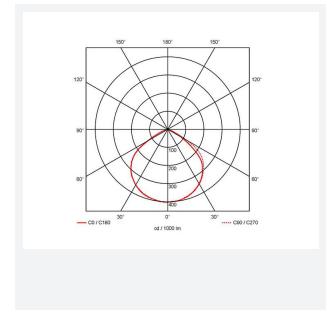

Eden

Eden Floodlight 10W Cool White
Code: AEDELED10/CW

Category	Floodlights
Application	Outdoor, Residential
Specification	Performance

PRODUCT FEATURES

- Compact and economic aluminium LED floodlight suitable for semi commercial applications
- PIR versions complete with manual override facility (10W-50W only)
- Polycarbonate spike accessory allowing installation into lawn and garden applications (10W-30W only)
- Bracket design allows installation without removing mounting bracket
- Pre-wired with 1 metre of rubber insulated cable for ease of installation
- Non-dimmable

GENERAL INFORMATION	
Wattage	10W
Lumens Delivered	950lm
Lm/W	95lm/W
Beam Angle	110
CRI	80
CCT	4000K
Input	220/240V
Operating Temp	-20°C - 40°C
SDCM	6
Product Weight without Packaging	0.38 kg

TECHNICAL INFORMATION	
Light Source	LED
Colour / Finish	Black
IP Rating	IP65
Class Protection	1
Internal / External	Internal / External
Surface / Recessed / Suspended	Wall
Lumen Depreciation	L80 50,000h
Warranty (Years)	3
CE Mark	Yes
Accessories	AMFLSA