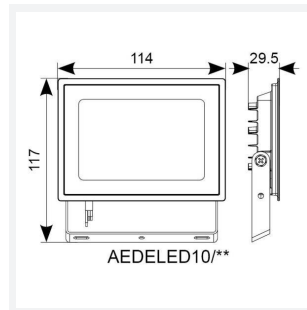

Eden

Eden Floodlight 10W Cool White
Code: AEDELED10/CW

Category	Floodlights
Application	Outdoor, Residential
Specification	Performance

PRODUCT FEATURES

- Compact and economic aluminium LED floodlight suitable for semi commercial applications
- PIR versions complete with manual override facility (10W-50W only)
- Polycarbonate spike accessory allowing installation into lawn and garden applications (10W-30W only)
- Bracket design allows installation without removing mounting bracket
- Pre-wired with 1 metre of rubber insulated cable for ease of installation
- Non-dimmable

GENERAL INFORMATION	
Wattage	10W
Lumens Delivered	950lm
Lm/W	95lm/W
Beam Angle	110
CRI	80
CCT	4000K
Input	220/240V
Operating Temp	-20°C - 40°C
SDCM	6
Product Weight without Packaging	0.38 kg

TECHNICAL INFORMATION	
Light Source	LED
Colour / Finish	Black
IP Rating	IP65
Class Protection	1
Internal / External	Internal / External
Surface / Recessed / Suspended	Wall
Lumen Depreciation	L80 50,000h
Warranty (Years)	3
CE Mark	Yes
Accessories	AMFLSA