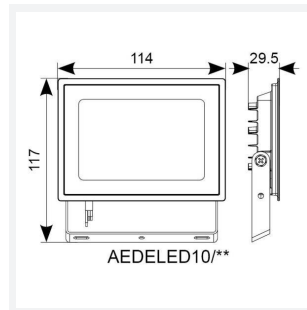

# Eden

Category	Floodlights
Application	Outdoor, Residential
Specification	Performance

Eden Floodlight 10W Cool White  
Code: AEDELED10/CW

## PRODUCT FEATURES

- Compact and economic aluminium LED floodlight suitable for semi commercial applications
- PIR versions complete with manual override facility (10W-50W only)
- Polycarbonate spike accessory allowing installation into lawn and garden applications (10W-30W only)
- Bracket design allows installation without removing mounting bracket
- Pre-wired with 1 metre of rubber insulated cable for ease of installation
- Non-dimmable

GENERAL INFORMATION	
Wattage	10W
Lumens Delivered	950lm
Lm/W	95lm/W
Beam Angle	110
CRI	80
CCT	4000K
Input	220-240V
Operating Temp	-20°C - 40°C
SDCM	6
Product Weight without Packaging	0.38 kg

TECHNICAL INFORMATION	
Light Source	LED
Colour / Finish	Black
IP Rating	IP65
Class Protection	1
Internal / External	Internal / External
Surface / Recessed / Suspended	Wall
Lumen Depreciation	L80 50,000h
Warranty (Years)	3
CE Mark	Yes
Accessories	AMFLSA