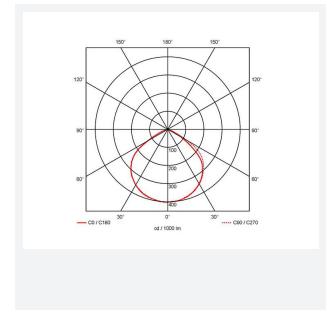

# Eden

Category	Floodlights
Application	Outdoor, Residential
Specification	Performance

Eden Floodlight 10W Cool White  
Code: AEDELED10/CW

## PRODUCT FEATURES

- Compact and economic aluminium LED floodlight suitable for semi commercial applications
- PIR versions complete with manual override facility (10W-50W only)
- Polycarbonate spike accessory allowing installation into lawn and garden applications (10W-30W only)
- Bracket design allows installation without removing mounting bracket
- Pre-wired with 1 metre of rubber insulated cable for ease of installation
- Non-dimmable

GENERAL INFORMATION	
Wattage	10W
Lumens Delivered	950lm
Lm/W	95lm/W
Beam Angle	110
CRI	80
CCT	4000K
Input	220-240V
Operating Temp	-20°C - 40°C
SDCM	6
Product Weight without Packaging	0.38 kg

TECHNICAL INFORMATION	
Light Source	LED
Colour / Finish	Black
IP Rating	IP65
Class Protection	1
Internal / External	Internal / External
Surface / Recessed / Suspended	Wall
Lumen Depreciation	L80 50,000h
Warranty (Years)	3
CE Mark	Yes
Accessories	AMFLSA