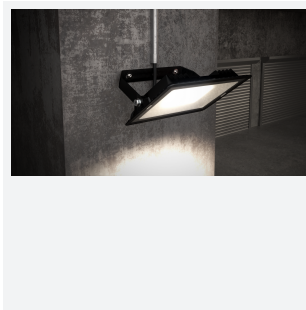

# Eden

Eden Floodlight 10W Cool White  
Code: AEDELED10/CW

Category	Floodlights
Application	Outdoor, Residential
Specification	Performance

## PRODUCT FEATURES

- Compact and economic aluminium LED floodlight suitable for semi commercial applications
- PIR versions complete with manual override facility (10W-50W only)
- Polycarbonate spike accessory allowing installation into lawn and garden applications (10W-30W only)
- Bracket design allows installation without removing mounting bracket
- Pre-wired with 1 metre of rubber insulated cable for ease of installation
- Non-dimmable

GENERAL INFORMATION	
Wattage	10W
Lumens Delivered	950lm
Lm/W	95lm/W
Beam Angle	110
CRI	80
CCT	4000K
Input	220-240V
Operating Temp	-20°C - 40°C
SDCM	6
Product Weight without Packaging	0.38 kg

TECHNICAL INFORMATION	
Light Source	LED
Colour / Finish	Black
IP Rating	IP65
Class Protection	1
Internal / External	Internal / External
Surface / Recessed / Suspended	Wall
Lumen Depreciation	L80 50,000h
Warranty (Years)	3
CE Mark	Yes
Accessories	AMFLSA