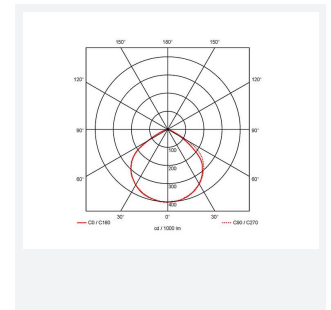

Eden

Eden Floodlight 10W PIR Cool White
Code: AEDELED10/CW/PIR

Category	Floodlights
Application	Outdoor, Residential
Specification	Performance

PRODUCT FEATURES

- Compact and economic aluminium LED floodlight suitable for semi commercial applications
- PIR versions complete with manual override facility (10W-50W only)
- Polycarbonate spike accessory allowing installation into lawn and garden applications (10W-30W only)
- Bracket design allows installation without removing mounting bracket
- Pre-wired with 1 metre of rubber insulated cable for ease of installation
- Non-dimmable

GENERAL INFORMATION	
Wattage	10W
Lumens Delivered	950lm
Lm/W	95lm/W
Beam Angle	110
CRI	80
CCT	4000K
Input	220-240V
Operating Temp	-20°C - 40°C
SDCM	6
Product Weight without Packaging	0.381 kg

TECHNICAL INFORMATION	
Light Source	LED
Colour / Finish	Black
IP Rating	IP44
Class Protection	1
Internal / External	Internal / External
Surface / Recessed / Suspended	Wall
Lumen Depreciation	L80 50,000h
Warranty (Years)	3
CE Mark	Yes
Accessories	AMFLSA