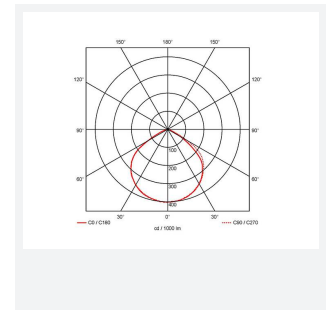

Eden

Eden Floodlight 10W PIR Cool White
Code: AEDELED10/CW/PIR

Category	Floodlights
Application	Outdoor, Residential
Specification	Performance

PRODUCT FEATURES

- Compact and economic aluminium LED floodlight suitable for semi commercial applications
- PIR versions complete with manual override facility (10W-50W only)
- Polycarbonate spike accessory allowing installation into lawn and garden applications (10W-30W only)
- Bracket design allows installation without removing mounting bracket
- Pre-wired with 1 metre of rubber insulated cable for ease of installation
- Non-dimmable

GENERAL INFORMATION	
Wattage	10W
Lumens Delivered	950lm
Lm/W	95lm/W
Beam Angle	110
CRI	80
CCT	4000K
Input	220/240V
Operating Temp	-20°C - 40°C
SDCM	6
Product Weight without Packaging	0.381 kg

TECHNICAL INFORMATION	
Light Source	LED
Colour / Finish	Black
IP Rating	IP44
Class Protection	1
Internal / External	Internal / External
Surface / Recessed / Suspended	Wall
Lumen Depreciation	L80 50,000h
Warranty (Years)	3
CE Mark	Yes
Accessories	AMFLSA