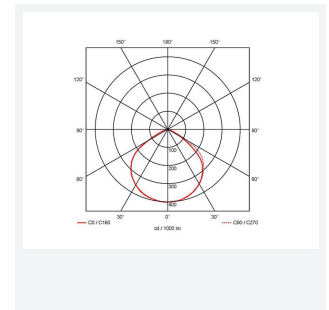

Eden

Eden Floodlight 10W PIR Cool White
Code: AEDELED10/CW/PIR

Category	Floodlights
Application	Outdoor, Residential
Specification	Performance

PRODUCT FEATURES

- Compact and economic aluminium LED floodlight suitable for semi commercial applications
- PIR versions complete with manual override facility (10W-50W only)
- Polycarbonate spike accessory allowing installation into lawn and garden applications (10W-30W only)
- Bracket design allows installation without removing mounting bracket
- Pre-wired with 1 metre of rubber insulated cable for ease of installation
- Non-dimmable

GENERAL INFORMATION	
Wattage	10W
Lumens Delivered	950lm
Lm/W	95lm/W
Beam Angle	110
CRI	80
CCT	4000K
Input	220-240V
Operating Temp	-20°C - 40°C
SDCM	6
Product Weight without Packaging	0.381 kg

TECHNICAL INFORMATION	
Light Source	LED
Colour / Finish	Black
IP Rating	IP44
Class Protection	1
Internal / External	Internal / External
Surface / Recessed / Suspended	Wall
Lumen Depreciation	L80 50,000h
Warranty (Years)	3
CE Mark	Yes
Accessories	AMFLSA