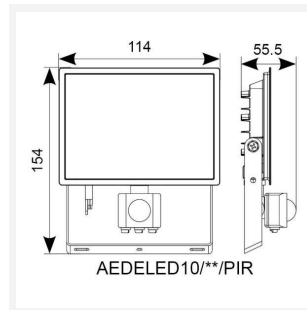

Eden

Eden Floodlight 10W PIR Cool White
Code: AEDELED10/CW/PIR

Category	Floodlights
Application	Outdoor, Residential
Specification	Performance

PRODUCT FEATURES

- Compact and economic aluminium LED floodlight suitable for semi commercial applications
- PIR versions complete with manual override facility (10W-50W only)
- Polycarbonate spike accessory allowing installation into lawn and garden applications (10W-30W only)
- Bracket design allows installation without removing mounting bracket
- Pre-wired with 1 metre of rubber insulated cable for ease of installation
- Non-dimmable

GENERAL INFORMATION	
Wattage	10W
Lumens Delivered	950lm
Lm/W	95lm/W
Beam Angle	110
CRI	80
CCT	4000K
Input	220/240V
Operating Temp	-20°C - 40°C
SDCM	6
Product Weight without Packaging	0.381 kg

TECHNICAL INFORMATION	
Light Source	LED
Colour / Finish	Black
IP Rating	IP44
Class Protection	1
Internal / External	Internal / External
Surface / Recessed / Suspended	Wall
Lumen Depreciation	L80 50,000h
Warranty (Years)	3
CE Mark	Yes
Accessories	AMFLSA