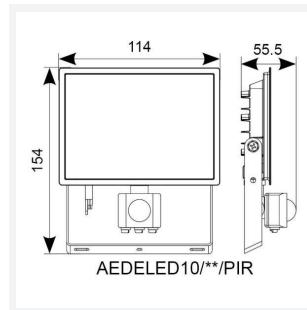

Eden

Eden Floodlight 10W PIR Cool White
Code: AEDELED10/CW/PIR

Category	Floodlights
Application	Outdoor, Residential
Specification	Performance

PRODUCT FEATURES

- Compact and economic aluminium LED floodlight suitable for semi commercial applications
- PIR versions complete with manual override facility (10W-50W only)
- Polycarbonate spike accessory allowing installation into lawn and garden applications (10W-30W only)
- Bracket design allows installation without removing mounting bracket
- Pre-wired with 1 metre of rubber insulated cable for ease of installation
- Non-dimmable

GENERAL INFORMATION	
Wattage	10W
Lumens Delivered	950lm
Lm/W	95lm/W
Beam Angle	110
CRI	80
CCT	4000K
Input	220-240V
Operating Temp	-20°C - 40°C
SDCM	6
Product Weight without Packaging	0.381 kg

TECHNICAL INFORMATION	
Light Source	LED
Colour / Finish	Black
IP Rating	IP44
Class Protection	1
Internal / External	Internal / External
Surface / Recessed / Suspended	Wall
Lumen Depreciation	L80 50,000h
Warranty (Years)	3
CE Mark	Yes
Accessories	AMFLSA