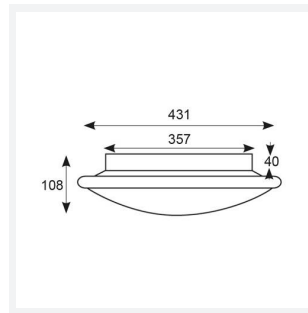

PRODUCT FEATURES

- LED wall/ceiling luminaire with adjustable power and light output option suitable for education and commercial applications and ancillary areas
- Internal CCT selector switch allows the installer to choose the CCT between 3000K and 4000K
- Spun aluminium base with dished opal Visiluxe diffuser
- One product with integral driver dip-switch
- Corridor function options available for effective reduction in energy consumption
- BESA box fixing versatile mounting options

GENERAL INFORMATION	
Wattage	11W - 25W
Lumens Delivered	1200lm - 2800lm (4000K)
Lm/W	108lm/W - 114lm/W (4000K)
Beam Angle	110
CRI	80
CCT	3000/4000K
Input	220/240V
Operating Temp	0°C - 25°C
SDCM	6
Product Weight without Packaging	2.231 kg

TECHNICAL INFORMATION	
Light Source	LED
Colour / Finish	White
IP Rating	IP20
Class Protection	1
Internal / External	Internal
Surface / Recessed / Suspended	Ceiling, Wall
Lumen Depreciation	L70 60,000h
Warranty (Years)	5
CE Mark	Yes
Diameter	435 mm