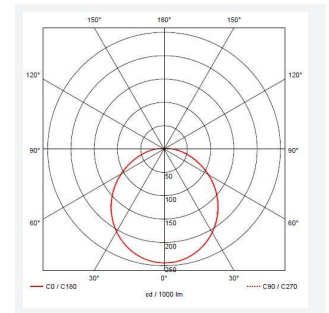

# Eclipse

Eclipse MultiLED CCT Self-Test Emergency White  
Code: AECLD/W/CCT/M3

Category	Bulkheads
Application	Ancillary, Commercial, Education, Healthcare, Hospitality, Retail
Specification	Performance

GENERAL INFORMATION	
Wattage	11W - 25W
Lumens Delivered	1200lm - 2800lm (4000K)
Lm/W	108lm/W - 114lm/W (4000K)
Beam Angle	110
CRI	80
CCT	3000/4000K
Input	220/240V
Operating Temp	0°C - 25°C
SDCM	6
Product Weight without Packaging	2.231 kg

TECHNICAL INFORMATION	
Light Source	LED
Colour / Finish	White
IP Rating	IP20
Class Protection	1
Internal / External	Internal
Surface / Recessed / Suspended	Ceiling, Wall
Lumen Depreciation	L70 60,000h
Warranty (Years)	5
CE Mark	Yes
Diameter	435 mm