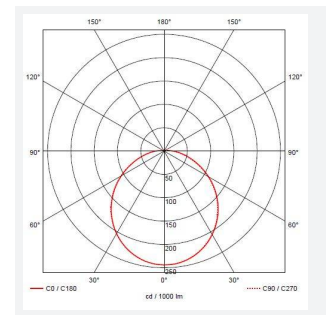

Eclipse

Eclipse MultiLED CCT Self-Test Emergency White
Code: AECLD/W/CCT/M3

Category	Bulkheads
Application	Ancillary, Commercial, Education, Healthcare, Hospitality, Retail
Specification	Performance

PRODUCT FEATURES

GENERAL INFORMATION	
Wattage	11W - 25W
Lumens Delivered	1200lm - 2800lm (4000K)
Lm/W	108lm/W - 114lm/W (4000K)
Beam Angle	110
CRI	80
CCT	3000/4000K
Input	220-240V
Operating Temp	0°C - 25°C
SDCM	6
Product Weight without Packaging	2.231 kg

TECHNICAL INFORMATION	
Light Source	LED
Colour / Finish	White
IP Rating	IP20
Class Protection	1
Internal / External	Internal
Surface / Recessed / Suspended	Ceiling, Wall
Lumen Depreciation	L70 60,000h
Warranty (Years)	5
CE Mark	Yes
Diameter	435 mm