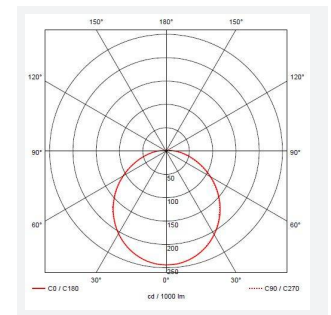

# Eclipse

Eclipse MultiLED CCT DALI-Emergency White  
Code: AECLD/W/CCT/DM3

<b>Category</b>	Bulkheads
<b>Application</b>	Ancillary, Commercial, Education, Healthcare, Hospitality, Retail
<b>Specification</b>	Performance

GENERAL INFORMATION	
Wattage	11W - 25W
Lumens Delivered	1200lm - 2800lm (4000K)
Lm/W	108lm/W - 114lm/W (4000K)
Beam Angle	110
CRI	80
CCT	3000/4000K
Input	220-240V
Operating Temp	0°C - 25°C
SDCM	6
Product Weight without Packaging	1.234 kg

TECHNICAL INFORMATION	
Light Source	LED
Colour / Finish	White
IP Rating	IP20
Class Protection	1
Internal / External	Internal
Surface / Recessed / Suspended	Ceiling, Wall
Lumen Depreciation	L70 60,000h
Warranty (Years)	5
CE Mark	Yes
Diameter	435 mm