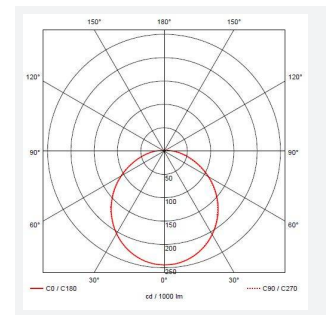

PRODUCT FEATURES

- LED wall/ceiling luminaire with adjustable power and light output option suitable for education and commercial applications and ancillary areas
- Internal CCT selector switch allows the installer to choose the CCT between 3000K and 4000K
- Spun aluminium base with dished opal Visiluxe diffuser
- One product with integral driver dip-switch
- Corridor function options available for effective reduction in energy consumption
- BESA box fixing versatile mounting options

GENERAL INFORMATION	
Wattage	11W - 25W
Lumens Delivered	1200lm - 2800lm (4000K)
Lm/W	108lm/W - 114lm/W (4000K)
Beam Angle	110
CRI	80
CCT	3000/4000K
Input	220-240V
Operating Temp	0°C - 25°C
SDCM	6
Product Weight without Packaging	1.234 kg

TECHNICAL INFORMATION	
Light Source	LED
Colour / Finish	White
IP Rating	IP20
Class Protection	1
Internal / External	Internal
Surface / Recessed / Suspended	Ceiling, Wall
Lumen Depreciation	L70 60,000h
Warranty (Years)	5
CE Mark	Yes
Diameter	435 mm