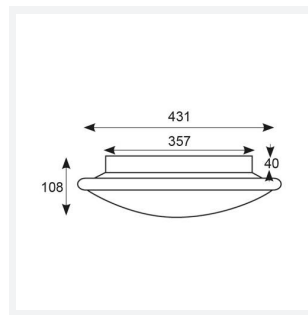

PRODUCT FEATURES

- LED wall/ceiling luminaire with adjustable power and light output option suitable for education and commercial applications and ancillary areas
- Internal CCT selector switch allows the installer to choose the CCT between 3000K and 4000K
- Spun aluminium base with dished opal Visiluxe diffuser
- One product with integral driver dip-switch
- Corridor function options available for effective reduction in energy consumption
- BESA box fixing versatile mounting options

GENERAL INFORMATION	
Wattage	11W - 25W
Lumens Delivered	1200lm - 2800lm (4000K)
Lm/W	108lm/W - 114lm/W (4000K)
Beam Angle	110
CRI	80
CCT	3000/4000K
Input	220-240V
Operating Temp	0°C - 25°C
SDCM	6
Product Weight without Packaging	1.234 kg

TECHNICAL INFORMATION	
Light Source	LED
Colour / Finish	White
IP Rating	IP20
Class Protection	1
Internal / External	Internal
Surface / Recessed / Suspended	Ceiling, Wall
Lumen Depreciation	L70 60,000h
Warranty (Years)	5
CE Mark	Yes
Diameter	435 mm