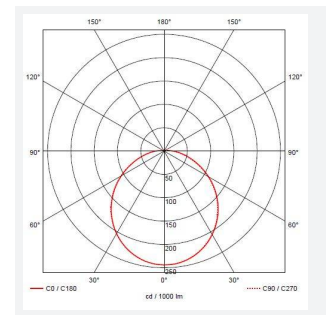

PRODUCT FEATURES

- LED wall/ceiling luminaire with adjustable power and light output option suitable for education and commercial applications and ancillary areas
- Internal CCT selector switch allows the installer to choose the CCT between 3000K and 4000K
- Spun aluminium base with dished opal Visiluxe diffuser
- One product with integral driver dip-switch
- Corridor function options available for effective reduction in energy consumption
- BESA box fixing versatile mounting options

GENERAL INFORMATION	
Wattage	11W - 25W
Lumens Delivered	1200lm - 2800lm (4000K)
Lm/W	108lm/W - 114lm/W (4000K)
Beam Angle	110
CRI	80
CCT	3000/4000K
Input	220/240V
Operating Temp	0°C - 25°C
SDCM	6
Product Weight without Packaging	1.234 kg

TECHNICAL INFORMATION	
Light Source	LED
Colour / Finish	White
IP Rating	IP20
Class Protection	1
Internal / External	Internal
Surface / Recessed / Suspended	Ceiling, Wall
Lumen Depreciation	L70 60,000h
Warranty (Years)	5
CE Mark	Yes
Diameter	435 mm