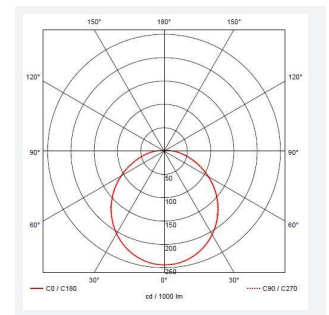

Eclipse

Eclipse MultiLED CCT 1-10V Emergency White
Code: AECLD/W/CCT/DD4/M3

Category	Bulkheads
Application	Ancillary, Commercial, Education, Healthcare, Hospitality, Retail
Specification	Performance

PRODUCT FEATURES

GENERAL INFORMATION

Wattage	11W - 25W
Lumens Delivered	1200lm - 2800lm (4000K)
Lm/W	108lm/W - 114lm/W (4000K)
Beam Angle	110
CRI	80
CCT	3000/4000K
Input	220/240V
Operating Temp	0°C - 25°C
SDCM	6
Product Weight without Packaging	2.28 kg

TECHNICAL INFORMATION

Light Source	LED
Colour / Finish	White
IP Rating	IP20
Class Protection	1
Internal / External	Internal
Surface / Recessed / Suspended	Ceiling, Wall
Lumen Depreciation	L70 60,000h
Warranty (Years)	5
CE Mark	Yes
Diameter	435 mm