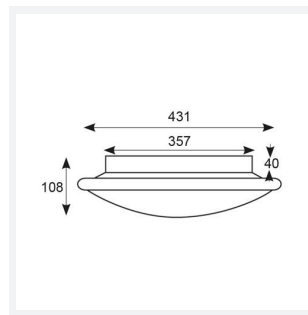

Eclipse

Eclipse MultiLED CCT 1-10V Emergency White
Code: AECLD/W/CCT/DD4/M3

Category	Bulkheads
Application	Ancillary, Commercial, Education, Healthcare, Hospitality, Retail
Specification	Performance

PRODUCT FEATURES

GENERAL INFORMATION

Wattage	11W - 25W
Lumens Delivered	1200lm - 2800lm (4000K)
Lm/W	108lm/W - 114lm/W (4000K)
Beam Angle	110
CRI	80
CCT	3000/4000K
Input	220-240V
Operating Temp	0°C - 25°C
SDCM	6
Product Weight without Packaging	2.28 kg

TECHNICAL INFORMATION

Light Source	LED
Colour / Finish	White
IP Rating	IP20
Class Protection	1
Internal / External	Internal
Surface / Recessed / Suspended	Ceiling, Wall
Lumen Depreciation	L70 60,000h
Warranty (Years)	5
CE Mark	Yes
Diameter	435 mm