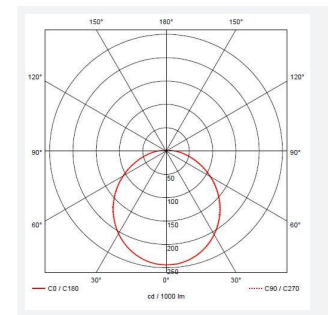

Eclipse

Eclipse MultiLED CCT 1-10V Emergency White
Code: AECLD/W/CCT/DD4/M3

Category	Bulkheads
Application	Ancillary, Commercial, Education, Healthcare, Hospitality, Retail
Specification	Performance

PRODUCT FEATURES

GENERAL INFORMATION

Wattage	11W - 25W
Lumens Delivered	1200lm - 2800lm (4000K)
Lm/W	108lm/W - 114lm/W (4000K)
Beam Angle	110
CRI	80
CCT	3000/4000K
Input	220-240V
Operating Temp	0°C - 25°C
SDCM	6
Product Weight without Packaging	2.28 kg

TECHNICAL INFORMATION

Light Source	LED
Colour / Finish	White
IP Rating	IP20
Class Protection	1
Internal / External	Internal
Surface / Recessed / Suspended	Ceiling, Wall
Lumen Depreciation	L70 60,000h
Warranty (Years)	5
CE Mark	Yes
Diameter	435 mm