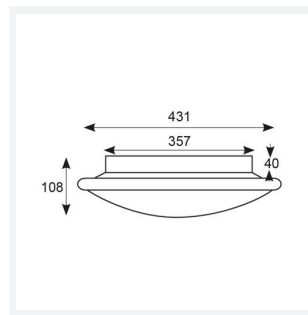

Eclipse

Eclipse MultiLED CCT 1-10V Emergency White
Code: AECLD/W/CCT/DD4/M3

Category	Bulkheads
Application	Ancillary, Commercial, Education, Healthcare, Hospitality, Retail
Specification	Performance

PRODUCT FEATURES

GENERAL INFORMATION

Wattage	11W - 25W
Lumens Delivered	1200lm - 2800lm (4000K)
Lm/W	108lm/W - 114lm/W (4000K)
Beam Angle	110
CRI	80
CCT	3000/4000K
Input	220/240V
Operating Temp	0°C - 25°C
SDCM	6
Product Weight without Packaging	2.28 kg

TECHNICAL INFORMATION

Light Source	LED
Colour / Finish	White
IP Rating	IP20
Class Protection	1
Internal / External	Internal
Surface / Recessed / Suspended	Ceiling, Wall
Lumen Depreciation	L70 60,000h
Warranty (Years)	5
CE Mark	Yes
Diameter	435 mm