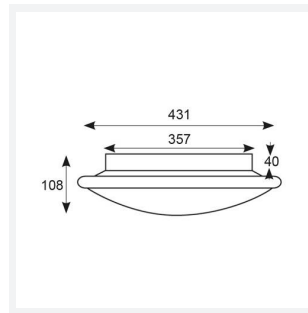

# Eclipse

**Eclipse MultiLED CCT 1-10V DALI-Emergency**  
**Code: AECLD/W/CCT/DD4/DM3**

<b>Category</b>	Bulkheads
<b>Application</b>	Ancillary, Commercial, Education, Healthcare, Hospitality, Retail
<b>Specification</b>	Performance

GENERAL INFORMATION	
Wattage	11W - 25W
Lumens Delivered	1200lm - 2800lm (4000K)
Lm/W	108lm/W - 114lm/W (4000K)
Beam Angle	110
CRI	80
CCT	3000/4000K
Input	220-240V
Operating Temp	0°C - 25°C
SDCM	6
Product Weight without Packaging	0.01 kg

TECHNICAL INFORMATION	
Light Source	LED
Colour / Finish	White
IP Rating	IP20
Class Protection	1
Internal / External	Internal
Surface / Recessed / Suspended	Ceiling, Wall
Lumen Depreciation	L70 60,000h
Warranty (Years)	5
CE Mark	Yes
Diameter	435 mm