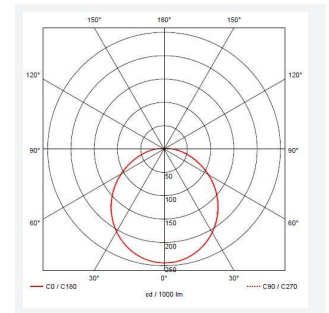

# Eclipse

**Eclipse MultiLED CCT 1-10V DALI-Emergency**  
**Code: AECLD/W/CCT/DD4/DM3**

<b>Category</b>	Bulkheads
<b>Application</b>	Ancillary, Commercial, Education, Healthcare, Hospitality, Retail
<b>Specification</b>	Performance

GENERAL INFORMATION	
Wattage	11W - 25W
Lumens Delivered	1200lm - 2800lm (4000K)
Lm/W	108lm/W - 114lm/W (4000K)
Beam Angle	110
CRI	80
CCT	3000/4000K
Input	220-240V
Operating Temp	0°C - 25°C
SDCM	6
Product Weight without Packaging	0.01 kg

TECHNICAL INFORMATION	
Light Source	LED
Colour / Finish	White
IP Rating	IP20
Class Protection	1
Internal / External	Internal
Surface / Recessed / Suspended	Ceiling, Wall
Lumen Depreciation	L70 60,000h
Warranty (Years)	5
CE Mark	Yes
Diameter	435 mm