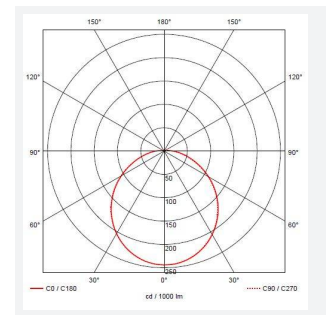

Eclipse

Eclipse MultiLED CCT DALI White
Code: AECLD/W/CCT/DD3

Category	Bulkheads
Application	Ancillary, Commercial, Education, Healthcare, Hospitality, Retail
Specification	Performance

PRODUCT FEATURES

- LED wall/ceiling luminaire with adjustable power and light output option suitable for education and commercial applications and ancillary areas
- Internal CCT selector switch allows the installer to choose the CCT between 3000K and 4000K
- Spun aluminium base with dished opal Visiluxe diffuser
- One product with integral driver dip-switch
- Corridor function options available for effective reduction in energy consumption
- BESA box fixing versatile mounting options

GENERAL INFORMATION	
Wattage	11W - 25W
Lumens Delivered	1200lm - 2800lm (4000K)
Lm/W	108lm/W - 114lm/W (4000K)
Beam Angle	110
CRI	80
CCT	3000/4000K
Input	220/240V
Operating Temp	-10°C - 25°C
SDCM	6
Product Weight without Packaging	1.93 kg

TECHNICAL INFORMATION	
Light Source	LED
Colour / Finish	White
IP Rating	IP20
Class Protection	1
Internal / External	Internal
Surface / Recessed / Suspended	Ceiling, Wall
Lumen Depreciation	L70 60,000h
Warranty (Years)	5
CE Mark	Yes
Diameter	435 mm