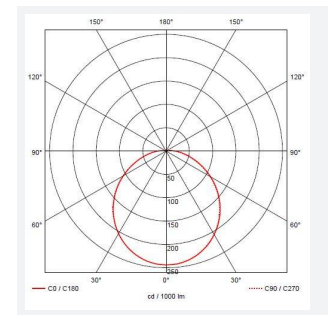

Eclipse

Eclipse MultiLED CCT DALI White
Code: AECLD/W/CCT/DD3

Category	Bulkheads
Application	Ancillary, Commercial, Education, Healthcare, Hospitality, Retail
Specification	Performance

PRODUCT FEATURES

- LED wall/ceiling luminaire with adjustable power and light output option suitable for education and commercial applications and ancillary areas
- Internal CCT selector switch allows the installer to choose the CCT between 3000K and 4000K
- Spun aluminium base with dished opal Visiluxe diffuser
- One product with integral driver dip-switch
- Corridor function options available for effective reduction in energy consumption
- BESA box fixing versatile mounting options

GENERAL INFORMATION	
Wattage	11W - 25W
Lumens Delivered	1200lm - 2800lm (4000K)
Lm/W	108lm/W - 114lm/W (4000K)
Beam Angle	110
CRI	80
CCT	3000/4000K
Input	220-240V
Operating Temp	-10°C - 25°C
SDCM	6
Product Weight without Packaging	1.93 kg

TECHNICAL INFORMATION	
Light Source	LED
Colour / Finish	White
IP Rating	IP20
Class Protection	1
Internal / External	Internal
Surface / Recessed / Suspended	Ceiling, Wall
Lumen Depreciation	L70 60,000h
Warranty (Years)	5
CE Mark	Yes
Diameter	435 mm