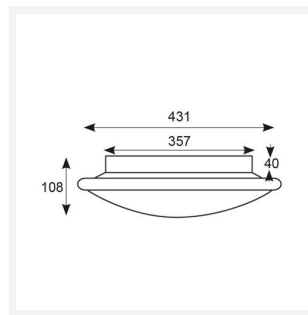

Eclipse

Eclipse MultiLED CCT DALI White
Code: AECLD/W/CCT/DD3

Category	Bulkheads
Application	Ancillary, Commercial, Education, Healthcare, Hospitality, Retail
Specification	Performance

PRODUCT FEATURES

- LED wall/ceiling luminaire with adjustable power and light output option suitable for education and commercial applications and ancillary areas
- Internal CCT selector switch allows the installer to choose the CCT between 3000K and 4000K
- Spun aluminium base with dished opal Visiluxe diffuser
- One product with integral driver dip-switch
- Corridor function options available for effective reduction in energy consumption
- BESA box fixing versatile mounting options

GENERAL INFORMATION	
Wattage	11W - 25W
Lumens Delivered	1200lm - 2800lm (4000K)
Lm/W	108lm/W - 114lm/W (4000K)
Beam Angle	110
CRI	80
CCT	3000/4000K
Input	220-240V
Operating Temp	-10°C - 25°C
SDCM	6
Product Weight without Packaging	1.93 kg

TECHNICAL INFORMATION	
Light Source	LED
Colour / Finish	White
IP Rating	IP20
Class Protection	1
Internal / External	Internal
Surface / Recessed / Suspended	Ceiling, Wall
Lumen Depreciation	L70 60,000h
Warranty (Years)	5
CE Mark	Yes
Diameter	435 mm