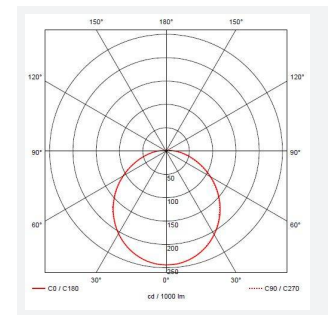

PRODUCT FEATURES

- LED wall/ceiling luminaire with adjustable power and light output option suitable for education and commercial applications and ancillary areas
- Internal CCT selector switch allows the installer to choose the CCT between 3000K and 4000K
- Spun aluminium base with dished opal Visiluxe diffuser
- One product with integral driver dip-switch
- Corridor function options available for effective reduction in energy consumption
- BESA box fixing versatile mounting options

GENERAL INFORMATION	
Wattage	11W - 25W
Lumens Delivered	1200lm - 2800lm (4000K)
Lm/W	108lm/W - 114lm/W (4000K)
Beam Angle	110
CRI	80
CCT	3000/4000K
Input	220/240V
Operating Temp	0°C - 25°C
SDCM	6
Product Weight without Packaging	2.32 kg

TECHNICAL INFORMATION	
Light Source	LED
Colour / Finish	White
IP Rating	IP20
Class Protection	1
Internal / External	Internal
Surface / Recessed / Suspended	Ceiling, Wall
Lumen Depreciation	L70 60,000h
Warranty (Years)	5
CE Mark	Yes
Diameter	435 mm