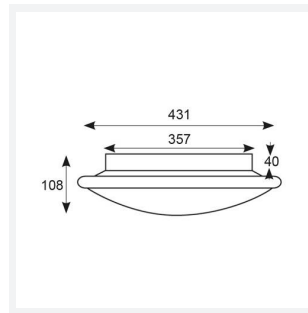

PRODUCT FEATURES

- LED wall/ceiling luminaire with adjustable power and light output option suitable for education and commercial applications and ancillary areas
- Internal CCT selector switch allows the installer to choose the CCT between 3000K and 4000K
- Spun aluminium base with dished opal Visiluxe diffuser
- One product with integral driver dip-switch
- Corridor function options available for effective reduction in energy consumption
- BESA box fixing versatile mounting options

GENERAL INFORMATION	
Wattage	11W - 25W
Lumens Delivered	1200lm - 2800lm (4000K)
Lm/W	108lm/W - 114lm/W (4000K)
Beam Angle	110
CRI	80
CCT	3000/4000K
Input	220-240V
Operating Temp	0°C - 25°C
SDCM	6
Product Weight without Packaging	2.32 kg

TECHNICAL INFORMATION	
Light Source	LED
Colour / Finish	White
IP Rating	IP20
Class Protection	1
Internal / External	Internal
Surface / Recessed / Suspended	Ceiling, Wall
Lumen Depreciation	L70 60,000h
Warranty (Years)	5
CE Mark	Yes
Diameter	435 mm