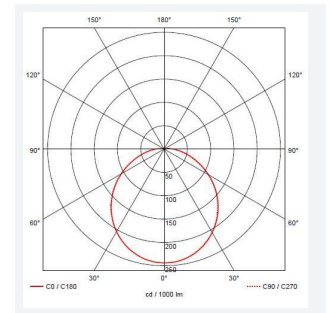

PRODUCT FEATURES

- LED wall/ceiling luminaire with adjustable power and light output option suitable for education and commercial applications and ancillary areas
- Internal CCT selector switch allows the installer to choose the CCT between 3000K and 4000K
- Spun aluminium base with dished opal Visiluxe diffuser
- One product with integral driver dip-switch
- Corridor function options available for effective reduction in energy consumption
- BESA box fixing versatile mounting options

GENERAL INFORMATION	
Wattage	11W - 25W
Lumens Delivered	1200lm - 2800lm (4000K)
Lm/W	108lm/W - 114lm/W (4000K)
Beam Angle	110
CRI	80
CCT	3000/4000K
Input	220-240V
Operating Temp	0°C - 25°C
SDCM	6
Product Weight without Packaging	2.32 kg

TECHNICAL INFORMATION	
Light Source	LED
Colour / Finish	White
IP Rating	IP20
Class Protection	1
Internal / External	Internal
Surface / Recessed / Suspended	Ceiling, Wall
Lumen Depreciation	L70 60,000h
Warranty (Years)	5
CE Mark	Yes
Diameter	435 mm