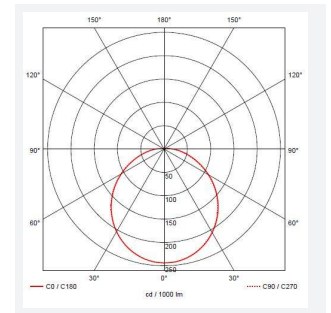

PRODUCT FEATURES

- LED wall/ceiling luminaire with adjustable power and light output option suitable for education and commercial applications and ancillary areas
- Internal CCT selector switch allows the installer to choose the CCT between 3000K and 4000K
- Spun aluminium base with dished opal Visiluxe diffuser
- One product with integral driver dip-switch
- Corridor function options available for effective reduction in energy consumption
- BESA box fixing versatile mounting options

GENERAL INFORMATION	
Wattage	11W - 25W
Lumens Delivered	1200lm - 2800lm (4000K)
Lm/W	108lm/W - 114lm/W (4000K)
Beam Angle	110
CRI	80
CCT	3000/4000K
Input	220/240V
Operating Temp	0°C - 25°C
SDCM	6
Product Weight without Packaging	0.01 kg

TECHNICAL INFORMATION	
Light Source	LED
Colour / Finish	White
IP Rating	IP20
Class Protection	1
Internal / External	Internal
Surface / Recessed / Suspended	Ceiling, Wall
Lumen Depreciation	L70 60,000h
Warranty (Years)	5
CE Mark	Yes
Diameter	435 mm