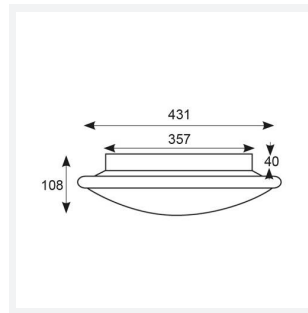

PRODUCT FEATURES

- LED wall/ceiling luminaire with adjustable power and light output option suitable for education and commercial applications and ancillary areas
- Internal CCT selector switch allows the installer to choose the CCT between 3000K and 4000K
- Spun aluminium base with dished opal Visiluxe diffuser
- One product with integral driver dip-switch
- Corridor function options available for effective reduction in energy consumption
- BESA box fixing versatile mounting options

GENERAL INFORMATION	
Wattage	11W - 25W
Lumens Delivered	1200lm - 2800lm (4000K)
Lm/W	108lm/W - 114lm/W (4000K)
Beam Angle	110
CRI	80
CCT	3000/4000K
Input	220-240V
Operating Temp	0°C - 25°C
SDCM	6
Product Weight without Packaging	0.01 kg

TECHNICAL INFORMATION	
Light Source	LED
Colour / Finish	White
IP Rating	IP20
Class Protection	1
Internal / External	Internal
Surface / Recessed / Suspended	Ceiling, Wall
Lumen Depreciation	L70 60,000h
Warranty (Years)	5
CE Mark	Yes
Diameter	435 mm