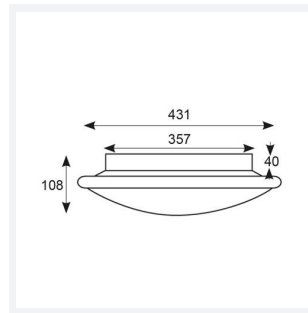

PRODUCT FEATURES

- LED wall/ceiling luminaire with adjustable power and light output option suitable for education and commercial applications and ancillary areas
- Internal CCT selector switch allows the installer to choose the CCT between 3000K and 4000K
- Spun aluminium base with dished opal Visiluxe diffuser
- One product with integral driver dip-switch
- Corridor function options available for effective reduction in energy consumption
- BESA box fixing versatile mounting options

GENERAL INFORMATION	
Wattage	11W - 25W
Lumens Delivered	1200lm - 2800lm (4000K)
Lm/W	108lm/W - 114lm/W (4000K)
Beam Angle	110
CRI	80
CCT	3000/4000K
Input	220/240V
Operating Temp	0°C - 25°C
SDCM	6
Product Weight without Packaging	0.01 kg

TECHNICAL INFORMATION	
Light Source	LED
Colour / Finish	White
IP Rating	IP20
Class Protection	1
Internal / External	Internal
Surface / Recessed / Suspended	Ceiling, Wall
Lumen Depreciation	L70 60,000h
Warranty (Years)	5
CE Mark	Yes
Diameter	435 mm