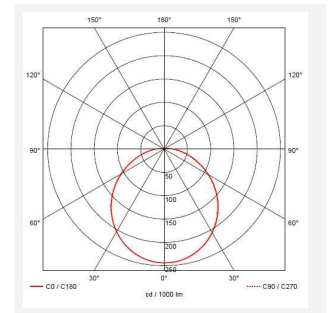

PRODUCT FEATURES

- LED wall/ceiling luminaire with adjustable power and light output option suitable for education and commercial applications and ancillary areas
- Internal CCT selector switch allows the installer to choose the CCT between 3000K and 4000K
- Spun aluminium base with dished opal Visiluxe diffuser
- One product with integral driver dip-switch
- Corridor function options available for effective reduction in energy consumption
- BESA box fixing versatile mounting options

GENERAL INFORMATION	
Wattage	11W - 25W
Lumens Delivered	1200lm - 2800lm (4000K)
Lm/W	108lm/W - 114lm/W (4000K)
Beam Angle	110
CRI	80
CCT	3000/4000K
Input	220-240V
Operating Temp	0°C - 25°C
SDCM	6
Product Weight without Packaging	0.01 kg

TECHNICAL INFORMATION	
Light Source	LED
Colour / Finish	White
IP Rating	IP20
Class Protection	1
Internal / External	Internal
Surface / Recessed / Suspended	Ceiling, Wall
Lumen Depreciation	L70 60,000h
Warranty (Years)	5
CE Mark	Yes
Diameter	435 mm