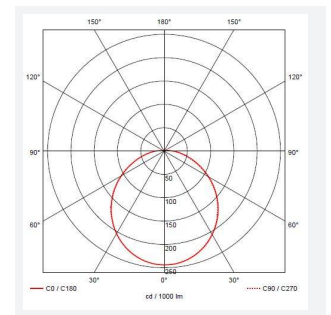

PRODUCT FEATURES

- LED wall/ceiling luminaire with adjustable power and light output option suitable for education and commercial applications and ancillary areas
- Internal CCT selector switch allows the installer to choose the CCT between 3000K and 4000K
- Spun aluminium base with dished opal Visiluxe diffuser
- One product with integral driver dip-switch
- Corridor function options available for effective reduction in energy consumption
- BESA box fixing versatile mounting options

GENERAL INFORMATION	
Wattage	11W - 25W
Lumens Delivered	1200lm - 2800lm (4000K)
Lm/W	108lm/W - 114lm/W (4000K)
Beam Angle	110
CRI	80
CCT	3000/4000K
Input	220/240V
Operating Temp	0°C - 25°C
SDCM	6
Product Weight without Packaging	1.234 kg

TECHNICAL INFORMATION	
Light Source	LED
Colour / Finish	White
IP Rating	IP20
Class Protection	1
Internal / External	Internal
Surface / Recessed / Suspended	Ceiling, Wall
Lumen Depreciation	L70 60,000h
Warranty (Years)	5
CE Mark	Yes
Diameter	435 mm