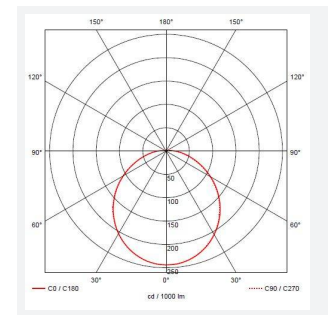

PRODUCT FEATURES

- LED wall/ceiling luminaire with adjustable power and light output option suitable for education and commercial applications and ancillary areas
- Internal CCT selector switch allows the installer to choose the CCT between 3000K and 4000K
- Spun aluminium base with dished opal Visiluxe diffuser
- One product with integral driver dip-switch
- Corridor function options available for effective reduction in energy consumption
- BESA box fixing versatile mounting options

GENERAL INFORMATION	
Wattage	11W - 25W
Lumens Delivered	1200lm - 2800lm (4000K)
Lm/W	108lm/W - 114lm/W (4000K)
Beam Angle	110
CRI	80
CCT	3000/4000K
Input	220-240V
Operating Temp	0°C - 25°C
SDCM	6
Product Weight without Packaging	1.234 kg

TECHNICAL INFORMATION	
Light Source	LED
Colour / Finish	White
IP Rating	IP20
Class Protection	1
Internal / External	Internal
Surface / Recessed / Suspended	Ceiling, Wall
Lumen Depreciation	L70 60,000h
Warranty (Years)	5
CE Mark	Yes
Diameter	435 mm