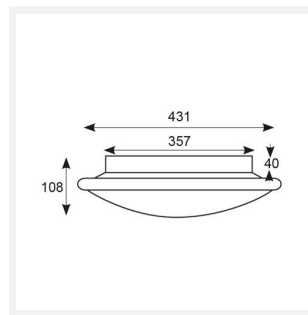

PRODUCT FEATURES

- LED wall/ceiling luminaire with adjustable power and light output option suitable for education and commercial applications and ancillary areas
- Internal CCT selector switch allows the installer to choose the CCT between 3000K and 4000K
- Spun aluminium base with dished opal Visiluxe diffuser
- One product with integral driver dip-switch
- Corridor function options available for effective reduction in energy consumption
- BESA box fixing versatile mounting options

GENERAL INFORMATION	
Wattage	11W - 25W
Lumens Delivered	1200lm - 2800lm (4000K)
Lm/W	108lm/W - 114lm/W (4000K)
Beam Angle	110
CRI	80
CCT	3000/4000K
Input	220/240V
Operating Temp	0°C - 25°C
SDCM	6
Product Weight without Packaging	1.234 kg

TECHNICAL INFORMATION	
Light Source	LED
Colour / Finish	White
IP Rating	IP20
Class Protection	1
Internal / External	Internal
Surface / Recessed / Suspended	Ceiling, Wall
Lumen Depreciation	L70 60,000h
Warranty (Years)	5
CE Mark	Yes
Diameter	435 mm