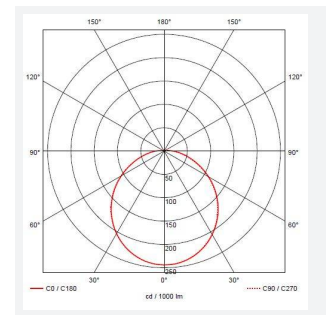

PRODUCT FEATURES

- LED wall/ceiling luminaire with adjustable power and light output option suitable for education and commercial applications and ancillary areas
- Internal CCT selector switch allows the installer to choose the CCT between 3000K and 4000K
- Spun aluminium base with dished opal Visiluxe diffuser
- One product with integral driver dip-switch
- Corridor function options available for effective reduction in energy consumption
- BESA box fixing versatile mounting options

GENERAL INFORMATION	
Wattage	11W - 25W
Lumens Delivered	1200lm - 2800lm (4000K)
Lm/W	108lm/W - 114lm/W (4000K)
Beam Angle	110
CRI	80
CCT	3000/4000K
Input	220/240V
Operating Temp	0°C - 25°C
SDCM	6
Product Weight without Packaging	0.01 kg

TECHNICAL INFORMATION	
Light Source	LED
Colour / Finish	White
IP Rating	IP20
Class Protection	1
Internal / External	Internal
Surface / Recessed / Suspended	Ceiling, Wall
Lumen Depreciation	L70 60,000h
Warranty (Years)	5
CE Mark	Yes
Diameter	435 mm