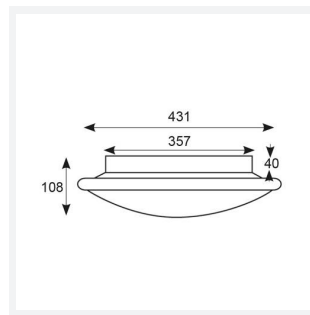

# Eclipse

**Eclipse MultiLED CCT Switch Dim Emergency**  
**Code: AECLD/W/CCT/DD1/M3**

<b>Category</b>	Bulkheads
<b>Application</b>	Ancillary, Commercial, Education, Healthcare, Hospitality, Retail
<b>Specification</b>	Performance

GENERAL INFORMATION	
Wattage	11W - 25W
Lumens Delivered	1200lm - 2800lm (4000K)
Lm/W	108lm/W - 114lm/W (4000K)
Beam Angle	110
CRI	80
CCT	3000/4000K
Input	220/240V
Operating Temp	0°C - 25°C
SDCM	6
Product Weight without Packaging	2.27 kg

TECHNICAL INFORMATION	
Light Source	LED
Colour / Finish	White
IP Rating	IP20
Class Protection	1
Internal / External	Internal
Surface / Recessed / Suspended	Ceiling, Wall
Lumen Depreciation	L70 60,000h
Warranty (Years)	5
CE Mark	Yes
Diameter	435 mm