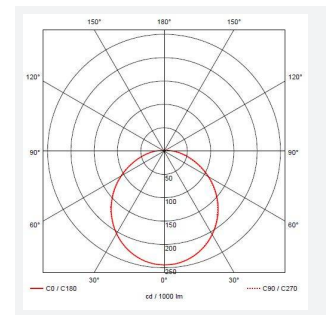

# Eclipse

**Eclipse MultiLED CCT Switch Dim Emergency**  
**Code: AECLD/W/CCT/DD1/M3**

<b>Category</b>	Bulkheads
<b>Application</b>	Ancillary, Commercial, Education, Healthcare, Hospitality, Retail
<b>Specification</b>	Performance

GENERAL INFORMATION	
Wattage	11W - 25W
Lumens Delivered	1200lm - 2800lm (4000K)
Lm/W	108lm/W - 114lm/W (4000K)
Beam Angle	110
CRI	80
CCT	3000/4000K
Input	220/240V
Operating Temp	0°C - 25°C
SDCM	6
Product Weight without Packaging	2.27 kg

TECHNICAL INFORMATION	
Light Source	LED
Colour / Finish	White
IP Rating	IP20
Class Protection	1
Internal / External	Internal
Surface / Recessed / Suspended	Ceiling, Wall
Lumen Depreciation	L70 60,000h
Warranty (Years)	5
CE Mark	Yes
Diameter	435 mm