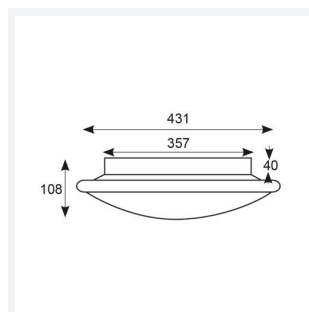

Eclipse

Eclipse MultiLED CCT Satin Chrome
Code: AECLD/SC/CCT

Category	Bulkheads
Application	Ancillary, Commercial, Education, Healthcare, Hospitality, Retail
Specification	Performance

PRODUCT FEATURES

- LED wall/ceiling luminaire with adjustable power and light output option suitable for education and commercial applications and ancillary areas
- Internal CCT selector switch allows the installer to choose the CCT between 3000K and 4000K
- Spun aluminium base with dished opal Visiluxe diffuser
- One product with integral driver dip-switch
- Corridor function options available for effective reduction in energy consumption
- BESA box fixing versatile mounting options

GENERAL INFORMATION

Wattage	11W - 25W
Lumens Delivered	1200lm - 2800lm (4000K)
Lm/W	108lm/W - 114lm/W (4000K)
Beam Angle	110
CRI	80
CCT	3000/4000K
Input	220-240V
Operating Temp	-10°C - 25°C
SDCM	6
Product Weight without Packaging	1.526 kg

TECHNICAL INFORMATION

Light Source	LED
Colour / Finish	Satin Chrome
IP Rating	IP20
Class Protection	1
Internal / External	Internal
Surface / Recessed / Suspended	Ceiling, Wall
Lumen Depreciation	L70 60,000h
Warranty (Years)	5
CE Mark	Yes
Diameter	435 mm