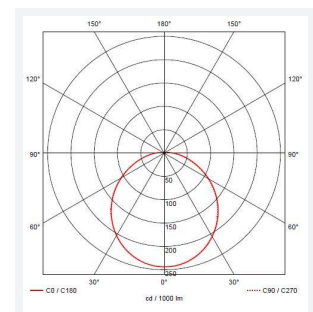

Eclipse

Eclipse MultiLED CCT Satin Chrome
Code: AECLD/SC/CCT

Category	Bulkheads
Application	Ancillary, Commercial, Education, Healthcare, Hospitality, Retail
Specification	Performance

PRODUCT FEATURES

- LED wall/ceiling luminaire with adjustable power and light output option suitable for education and commercial applications and ancillary areas
- Internal CCT selector switch allows the installer to choose the CCT between 3000K and 4000K
- Spun aluminium base with dished opal Visiluxe diffuser
- One product with integral driver dip-switch
- Corridor function options available for effective reduction in energy consumption
- BESA box fixing versatile mounting options

GENERAL INFORMATION

Wattage	11W - 25W
Lumens Delivered	1200lm - 2800lm (4000K)
Lm/W	108lm/W - 114lm/W (4000K)
Beam Angle	110
CRI	80
CCT	3000/4000K
Input	220-240V
Operating Temp	-10°C - 25°C
SDCM	6
Product Weight without Packaging	1.526 kg

TECHNICAL INFORMATION

Light Source	LED
Colour / Finish	Satin Chrome
IP Rating	IP20
Class Protection	1
Internal / External	Internal
Surface / Recessed / Suspended	Ceiling, Wall
Lumen Depreciation	L70 60,000h
Warranty (Years)	5
CE Mark	Yes
Diameter	435 mm