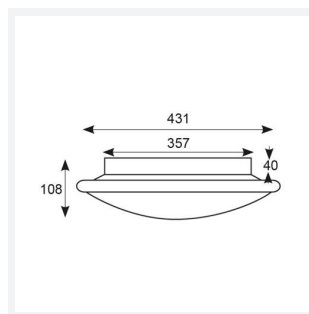

Eclipse

Eclipse MultiLED CCT Self-Test Emergency Satin
Code: AECLD/SC/CCT/M3

| | |
|----------------------|---|
| Category | Bulkheads |
| Application | Ancillary, Commercial, Education, Healthcare, Hospitality, Retail |
| Specification | Performance |

| GENERAL INFORMATION | |
|----------------------------------|---------------------------|
| Wattage | 11W - 25W |
| Lumens Delivered | 1200lm - 2800lm (4000K) |
| Lm/W | 108lm/W - 114lm/W (4000K) |
| Beam Angle | 110 |
| CRI | 80 |
| CCT | 3000/4000K |
| Input | 220/240V |
| Operating Temp | 0°C - 25°C |
| SDCM | 6 |
| Product Weight without Packaging | 2.186 kg |

| TECHNICAL INFORMATION | |
|--------------------------------|---------------|
| Light Source | LED |
| Colour / Finish | Satin Chrome |
| IP Rating | IP20 |
| Class Protection | 1 |
| Internal / External | Internal |
| Surface / Recessed / Suspended | Ceiling, Wall |
| Lumen Depreciation | L70 60,000h |
| Warranty (Years) | 5 |
| CE Mark | Yes |
| Diameter | 435 mm |