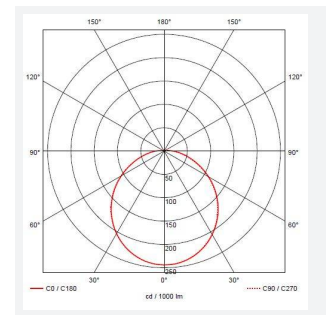

Eclipse

Eclipse MultiLED CCT Self-Test Emergency Satin
Code: AECLD/SC/CCT/M3

Category	Bulkheads
Application	Ancillary, Commercial, Education, Healthcare, Hospitality, Retail
Specification	Performance

PRODUCT FEATURES

GENERAL INFORMATION	
Wattage	11W - 25W
Lumens Delivered	1200lm - 2800lm (4000K)
Lm/W	108lm/W - 114lm/W (4000K)
Beam Angle	110
CRI	80
CCT	3000/4000K
Input	220-240V
Operating Temp	0°C - 25°C
SDCM	6
Product Weight without Packaging	2.186 kg

TECHNICAL INFORMATION	
Light Source	LED
Colour / Finish	Satin Chrome
IP Rating	IP20
Class Protection	1
Internal / External	Internal
Surface / Recessed / Suspended	Ceiling, Wall
Lumen Depreciation	L70 60,000h
Warranty (Years)	5
CE Mark	Yes
Diameter	435 mm