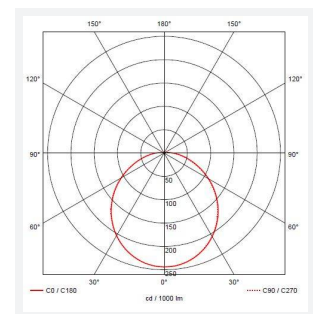

Eclipse

Eclipse MultiLED CCT Self-Test Emergency Satin
Code: AECLD/SC/CCT/M3

| | |
|----------------------|---|
| Category | Bulkheads |
| Application | Ancillary, Commercial, Education, Healthcare, Hospitality, Retail |
| Specification | Performance |

| GENERAL INFORMATION | |
|----------------------------------|---------------------------|
| Wattage | 11W - 25W |
| Lumens Delivered | 1200lm - 2800lm (4000K) |
| Lm/W | 108lm/W - 114lm/W (4000K) |
| Beam Angle | 110 |
| CRI | 80 |
| CCT | 3000/4000K |
| Input | 220/240V |
| Operating Temp | 0°C - 25°C |
| SDCM | 6 |
| Product Weight without Packaging | 2.186 kg |

| TECHNICAL INFORMATION | |
|--------------------------------|---------------|
| Light Source | LED |
| Colour / Finish | Satin Chrome |
| IP Rating | IP20 |
| Class Protection | 1 |
| Internal / External | Internal |
| Surface / Recessed / Suspended | Ceiling, Wall |
| Lumen Depreciation | L70 60,000h |
| Warranty (Years) | 5 |
| CE Mark | Yes |
| Diameter | 435 mm |