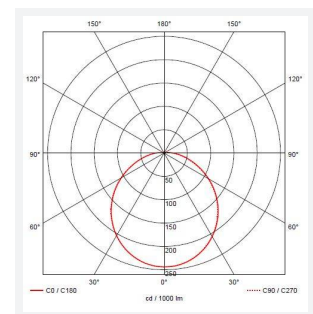

PRODUCT FEATURES

- LED wall/ceiling luminaire with adjustable power and light output option suitable for education and commercial applications and ancillary areas
- Internal CCT selector switch allows the installer to choose the CCT between 3000K and 4000K
- Spun aluminium base with dished opal Visiluxe diffuser
- One product with integral driver dip-switch
- Corridor function options available for effective reduction in energy consumption
- BESA box fixing versatile mounting options

GENERAL INFORMATION

Wattage	11W - 25W
Lumens Delivered	1200lm - 2800lm (4000K)
Lm/W	108lm/W - 114lm/W (4000K)
Beam Angle	110
CRI	80
CCT	3000/4000K
Input	220/240V
Operating Temp	0°C - 25°C
SDCM	6
Product Weight without Packaging	0.01 kg

TECHNICAL INFORMATION

Light Source	LED
Colour / Finish	Satin Chrome
IP Rating	IP20
Class Protection	1
Internal / External	Internal
Surface / Recessed / Suspended	Ceiling, Wall
Lumen Depreciation	L70 60,000h
Warranty (Years)	5
CE Mark	Yes
Diameter	435 mm