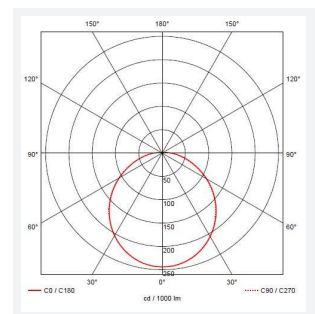

PRODUCT FEATURES

- LED wall/ceiling luminaire with adjustable power and light output option suitable for education and commercial applications and ancillary areas
- Internal CCT selector switch allows the installer to choose the CCT between 3000K and 4000K
- Spun aluminium base with dished opal Visiluxe diffuser
- One product with integral driver dip-switch
- Corridor function options available for effective reduction in energy consumption
- BESA box fixing versatile mounting options

GENERAL INFORMATION

Wattage	11W - 25W
Lumens Delivered	1200lm - 2800lm (4000K)
Lm/W	108lm/W - 114lm/W (4000K)
Beam Angle	110
CRI	80
CCT	3000/4000K
Input	220-240V
Operating Temp	0°C - 25°C
SDCM	6
Product Weight without Packaging	0.01 kg

TECHNICAL INFORMATION

Light Source	LED
Colour / Finish	Satin Chrome
IP Rating	IP20
Class Protection	1
Internal / External	Internal
Surface / Recessed / Suspended	Ceiling, Wall
Lumen Depreciation	L70 60,000h
Warranty (Years)	5
CE Mark	Yes
Diameter	435 mm