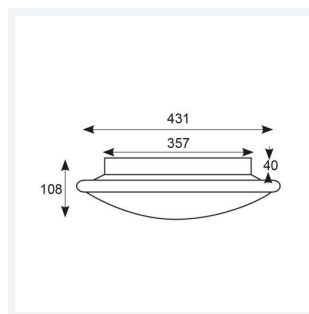

PRODUCT FEATURES

- LED wall/ceiling luminaire with adjustable power and light output option suitable for education and commercial applications and ancillary areas
- Internal CCT selector switch allows the installer to choose the CCT between 3000K and 4000K
- Spun aluminium base with dished opal Visiluxe diffuser
- One product with integral driver dip-switch
- Corridor function options available for effective reduction in energy consumption
- BESA box fixing versatile mounting options

GENERAL INFORMATION

Wattage	11W - 25W
Lumens Delivered	1200lm - 2800lm (4000K)
Lm/W	108lm/W - 114lm/W (4000K)
Beam Angle	110
CRI	80
CCT	3000/4000K
Input	220/240V
Operating Temp	0°C - 25°C
SDCM	6
Product Weight without Packaging	0.01 kg

TECHNICAL INFORMATION

Light Source	LED
Colour / Finish	Satin Chrome
IP Rating	IP20
Class Protection	1
Internal / External	Internal
Surface / Recessed / Suspended	Ceiling, Wall
Lumen Depreciation	L70 60,000h
Warranty (Years)	5
CE Mark	Yes
Diameter	435 mm