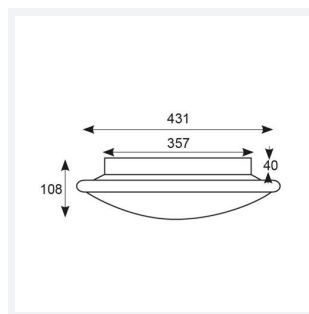

PRODUCT FEATURES

- LED wall/ceiling luminaire with adjustable power and light output option suitable for education and commercial applications and ancillary areas
- Internal CCT selector switch allows the installer to choose the CCT between 3000K and 4000K
- Spun aluminium base with dished opal Visiluxe diffuser
- One product with integral driver dip-switch
- Corridor function options available for effective reduction in energy consumption
- BESA box fixing versatile mounting options

GENERAL INFORMATION

Wattage	11W - 25W
Lumens Delivered	1200lm - 2800lm (4000K)
Lm/W	108lm/W - 114lm/W (4000K)
Beam Angle	110
CRI	80
CCT	3000/4000K
Input	220-240V
Operating Temp	0°C - 25°C
SDCM	6
Product Weight without Packaging	0.01 kg

TECHNICAL INFORMATION

Light Source	LED
Colour / Finish	Satin Chrome
IP Rating	IP20
Class Protection	1
Internal / External	Internal
Surface / Recessed / Suspended	Ceiling, Wall
Lumen Depreciation	L70 60,000h
Warranty (Years)	5
CE Mark	Yes
Diameter	435 mm