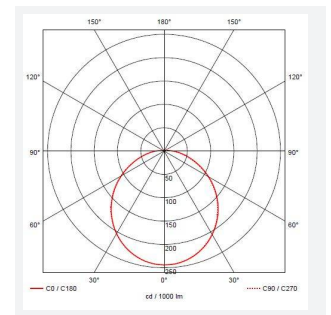

PRODUCT FEATURES

- LED wall/ceiling luminaire with adjustable power and light output option suitable for education and commercial applications and ancillary areas
- Internal CCT selector switch allows the installer to choose the CCT between 3000K and 4000K
- Spun aluminium base with dished opal Visiluxe diffuser
- One product with integral driver dip-switch
- Corridor function options available for effective reduction in energy consumption
- BESA box fixing versatile mounting options

GENERAL INFORMATION	
Wattage	11W - 25W
Lumens Delivered	1200lm - 2800lm (4000K)
Lm/W	108lm/W - 114lm/W (4000K)
Beam Angle	110
CRI	80
CCT	3000/4000K
Input	220-240V
Operating Temp	0°C - 25°C
SDCM	6
Product Weight without Packaging	0.01 kg

TECHNICAL INFORMATION	
Light Source	LED
Colour / Finish	Satin Chrome
IP Rating	IP20
Class Protection	1
Internal / External	Internal
Surface / Recessed / Suspended	Ceiling, Wall
Lumen Depreciation	L70 60,000h
Warranty (Years)	5
CE Mark	Yes
Diameter	435 mm