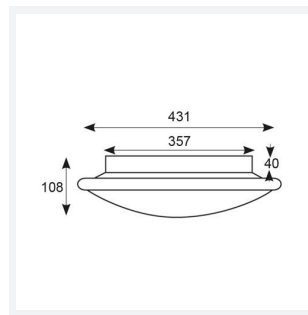

PRODUCT FEATURES

- LED wall/ceiling luminaire with adjustable power and light output option suitable for education and commercial applications and ancillary areas
- Internal CCT selector switch allows the installer to choose the CCT between 3000K and 4000K
- Spun aluminium base with dished opal Visiluxe diffuser
- One product with integral driver dip-switch
- Corridor function options available for effective reduction in energy consumption
- BESA box fixing versatile mounting options

GENERAL INFORMATION	
Wattage	11W - 25W
Lumens Delivered	1200lm - 2800lm (4000K)
Lm/W	108lm/W - 114lm/W (4000K)
Beam Angle	110
CRI	80
CCT	3000/4000K
Input	220-240V
Operating Temp	0°C - 25°C
SDCM	6
Product Weight without Packaging	0.01 kg

TECHNICAL INFORMATION	
Light Source	LED
Colour / Finish	Satin Chrome
IP Rating	IP20
Class Protection	1
Internal / External	Internal
Surface / Recessed / Suspended	Ceiling, Wall
Lumen Depreciation	L70 60,000h
Warranty (Years)	5
CE Mark	Yes
Diameter	435 mm