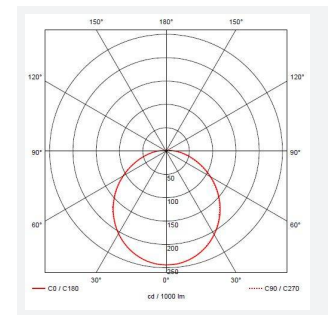

# Eclipse

Eclipse MultiLED CCT 1-10V Satin Chrome  
Code: AECLD/SC/CCT/DD4

Category	Bulkheads
Application	Ancillary, Commercial, Education, Healthcare, Hospitality, Retail
Specification	Performance

GENERAL INFORMATION	
Wattage	11W - 25W
Lumens Delivered	1200lm - 2800lm (4000K)
Lm/W	108lm/W - 114lm/W (4000K)
Beam Angle	110
CRI	80
CCT	3000/4000K
Input	220-240V
Operating Temp	-10°C - 25°C
SDCM	6
Product Weight without Packaging	1.969 kg

TECHNICAL INFORMATION	
Light Source	LED
Colour / Finish	Satin Chrome
IP Rating	IP20
Class Protection	1
Internal / External	Internal
Surface / Recessed / Suspended	Ceiling, Wall
Lumen Depreciation	L70 60,000h
Warranty (Years)	5
CE Mark	Yes
Diameter	435 mm