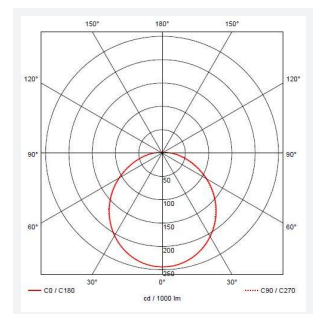

# Eclipse

Eclipse MultiLED CCT 1-10V Satin Chrome  
Code: AECLD/SC/CCT/DD4

Category	Bulkheads
Application	Ancillary, Commercial, Education, Healthcare, Hospitality, Retail
Specification	Performance

### GENERAL INFORMATION

Wattage	11W - 25W
Lumens Delivered	1200lm - 2800lm (4000K)
Lm/W	108lm/W - 114lm/W (4000K)
Beam Angle	110
CRI	80
CCT	3000/4000K
Input	220/240V
Operating Temp	-10°C - 25°C
SDCM	6
Product Weight without Packaging	1.969 kg

### TECHNICAL INFORMATION

Light Source	LED
Colour / Finish	Satin Chrome
IP Rating	IP20
Class Protection	1
Internal / External	Internal
Surface / Recessed / Suspended	Ceiling, Wall
Lumen Depreciation	L70 60,000h
Warranty (Years)	5
CE Mark	Yes
Diameter	435 mm