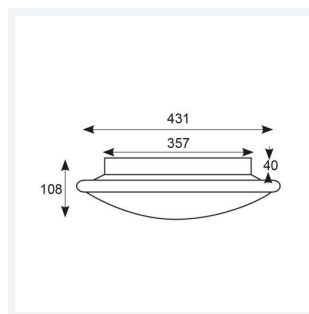

# Eclipse

Eclipse MultiLED CCT 1-10V Satin Chrome  
Code: AECLD/SC/CCT/DD4

Category	Bulkheads
Application	Ancillary, Commercial, Education, Healthcare, Hospitality, Retail
Specification	Performance

### GENERAL INFORMATION

Wattage	11W - 25W
Lumens Delivered	1200lm - 2800lm (4000K)
Lm/W	108lm/W - 114lm/W (4000K)
Beam Angle	110
CRI	80
CCT	3000/4000K
Input	220/240V
Operating Temp	-10°C - 25°C
SDCM	6
Product Weight without Packaging	1.969 kg

### TECHNICAL INFORMATION

Light Source	LED
Colour / Finish	Satin Chrome
IP Rating	IP20
Class Protection	1
Internal / External	Internal
Surface / Recessed / Suspended	Ceiling, Wall
Lumen Depreciation	L70 60,000h
Warranty (Years)	5
CE Mark	Yes
Diameter	435 mm