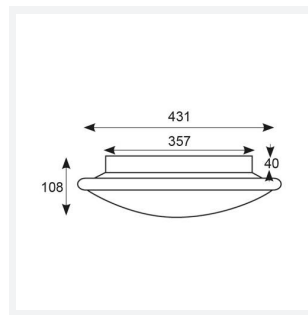

Eclipse

Eclipse MultiLED CCT 1-10V Emergency Satin
Code: AECLD/SC/CCT/DD4/M3

Category	Bulkheads
Application	Ancillary, Commercial, Education, Healthcare, Hospitality, Retail
Specification	Performance

PRODUCT FEATURES

GENERAL INFORMATION	
Wattage	11W - 25W
Lumens Delivered	1200lm - 2800lm (4000K)
Lm/W	108lm/W - 114lm/W (4000K)
Beam Angle	110
CRI	80
CCT	3000/4000K
Input	220/240V
Operating Temp	0°C - 25°C
SDCM	6
Product Weight without Packaging	0.01 kg

TECHNICAL INFORMATION	
Light Source	LED
Colour / Finish	Satin Chrome
IP Rating	IP20
Class Protection	1
Internal / External	Internal
Surface / Recessed / Suspended	Ceiling, Wall
Lumen Depreciation	L70 60,000h
Warranty (Years)	5
CE Mark	Yes
Diameter	435 mm