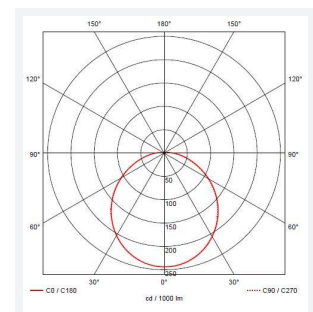

Eclipse

Eclipse MultiLED CCT 1-10V Emergency Satin
Code: AECLD/SC/CCT/DD4/M3

Category	Bulkheads
Application	Ancillary, Commercial, Education, Healthcare, Hospitality, Retail
Specification	Performance

PRODUCT FEATURES

GENERAL INFORMATION	
Wattage	11W - 25W
Lumens Delivered	1200lm - 2800lm (4000K)
Lm/W	108lm/W - 114lm/W (4000K)
Beam Angle	110
CRI	80
CCT	3000/4000K
Input	220-240V
Operating Temp	0°C - 25°C
SDCM	6
Product Weight without Packaging	0.01 kg

TECHNICAL INFORMATION	
Light Source	LED
Colour / Finish	Satin Chrome
IP Rating	IP20
Class Protection	1
Internal / External	Internal
Surface / Recessed / Suspended	Ceiling, Wall
Lumen Depreciation	L70 60,000h
Warranty (Years)	5
CE Mark	Yes
Diameter	435 mm