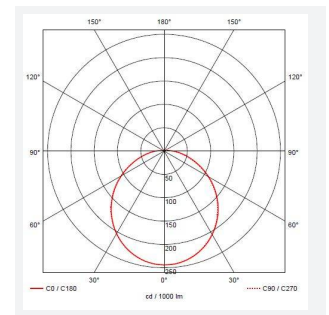

Eclipse

Eclipse MultiLED CCT 1-10V Emergency Satin
Code: AECLD/SC/CCT/DD4/M3

Category	Bulkheads
Application	Ancillary, Commercial, Education, Healthcare, Hospitality, Retail
Specification	Performance

PRODUCT FEATURES

GENERAL INFORMATION	
Wattage	11W - 25W
Lumens Delivered	1200lm - 2800lm (4000K)
Lm/W	108lm/W - 114lm/W (4000K)
Beam Angle	110
CRI	80
CCT	3000/4000K
Input	220/240V
Operating Temp	0°C - 25°C
SDCM	6
Product Weight without Packaging	0.01 kg

TECHNICAL INFORMATION	
Light Source	LED
Colour / Finish	Satin Chrome
IP Rating	IP20
Class Protection	1
Internal / External	Internal
Surface / Recessed / Suspended	Ceiling, Wall
Lumen Depreciation	L70 60,000h
Warranty (Years)	5
CE Mark	Yes
Diameter	435 mm