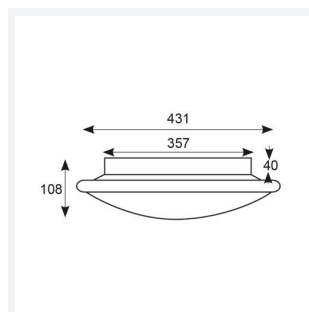

Eclipse

Eclipse MultiLED CCT 1-10V Emergency Satin
Code: AECLD/SC/CCT/DD4/M3

Category	Bulkheads
Application	Ancillary, Commercial, Education, Healthcare, Hospitality, Retail
Specification	Performance

PRODUCT FEATURES

GENERAL INFORMATION	
Wattage	11W - 25W
Lumens Delivered	1200lm - 2800lm (4000K)
Lm/W	108lm/W - 114lm/W (4000K)
Beam Angle	110
CRI	80
CCT	3000/4000K
Input	220-240V
Operating Temp	0°C - 25°C
SDCM	6
Product Weight without Packaging	0.01 kg

TECHNICAL INFORMATION	
Light Source	LED
Colour / Finish	Satin Chrome
IP Rating	IP20
Class Protection	1
Internal / External	Internal
Surface / Recessed / Suspended	Ceiling, Wall
Lumen Depreciation	L70 60,000h
Warranty (Years)	5
CE Mark	Yes
Diameter	435 mm