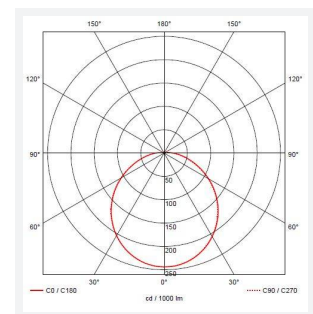

Eclipse

Eclipse MultiLED CCT 1-10V DALI-Emergency Satin
Code: AECLD/SC/CCT/DD4/DM3

Category	Bulkheads
Application	Ancillary, Commercial, Education, Healthcare, Hospitality, Retail
Specification	Performance

GENERAL INFORMATION	
Wattage	11W - 25W
Lumens Delivered	1200lm - 2800lm (4000K)
Lm/W	108lm/W - 114lm/W (4000K)
Beam Angle	110
CRI	80
CCT	3000/4000K
Input	220/240V
Operating Temp	0°C - 25°C
SDCM	6
Product Weight without Packaging	0.01 kg

TECHNICAL INFORMATION	
Light Source	LED
Colour / Finish	Satin Chrome
IP Rating	IP20
Class Protection	1
Internal / External	Internal
Surface / Recessed / Suspended	Ceiling, Wall
Lumen Depreciation	L70 60,000h
Warranty (Years)	5
CE Mark	Yes
Diameter	435 mm