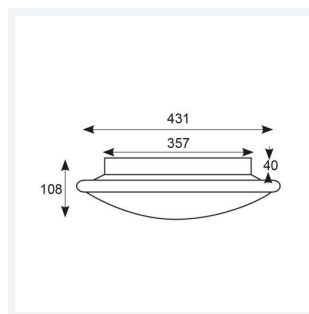

Eclipse

Eclipse MultiLED CCT 1-10V DALI-Emergency Satin
Code: AECLD/SC/CCT/DD4/DM3

Category	Bulkheads
Application	Ancillary, Commercial, Education, Healthcare, Hospitality, Retail
Specification	Performance

GENERAL INFORMATION	
Wattage	11W - 25W
Lumens Delivered	1200lm - 2800lm (4000K)
Lm/W	108lm/W - 114lm/W (4000K)
Beam Angle	110
CRI	80
CCT	3000/4000K
Input	220/240V
Operating Temp	0°C - 25°C
SDCM	6
Product Weight without Packaging	0.01 kg

TECHNICAL INFORMATION	
Light Source	LED
Colour / Finish	Satin Chrome
IP Rating	IP20
Class Protection	1
Internal / External	Internal
Surface / Recessed / Suspended	Ceiling, Wall
Lumen Depreciation	L70 60,000h
Warranty (Years)	5
CE Mark	Yes
Diameter	435 mm