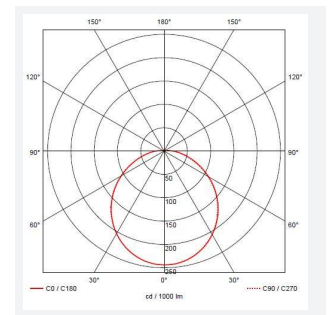

# Eclipse

**Eclipse MultiLED CCT 1-10V DALI-Emergency Satin**  
**Code: AECLD/SC/CCT/DD4/DM3**

<b>Category</b>	Bulkheads
<b>Application</b>	Ancillary, Commercial, Education, Healthcare, Hospitality, Retail
<b>Specification</b>	Performance

GENERAL INFORMATION	
Wattage	11W - 25W
Lumens Delivered	1200lm - 2800lm (4000K)
Lm/W	108lm/W - 114lm/W (4000K)
Beam Angle	110
CRI	80
CCT	3000/4000K
Input	220-240V
Operating Temp	0°C - 25°C
SDCM	6
Product Weight without Packaging	0.01 kg

TECHNICAL INFORMATION	
Light Source	LED
Colour / Finish	Satin Chrome
IP Rating	IP20
Class Protection	1
Internal / External	Internal
Surface / Recessed / Suspended	Ceiling, Wall
Lumen Depreciation	L70 60,000h
Warranty (Years)	5
CE Mark	Yes
Diameter	435 mm