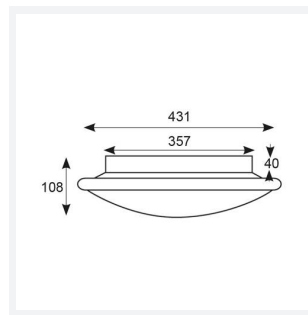

# Eclipse

**Eclipse MultiLED CCT 1-10V DALI-Emergency Satin**  
**Code: AECLD/SC/CCT/DD4/DM3**

<b>Category</b>	Bulkheads
<b>Application</b>	Ancillary, Commercial, Education, Healthcare, Hospitality, Retail
<b>Specification</b>	Performance

GENERAL INFORMATION	
Wattage	11W - 25W
Lumens Delivered	1200lm - 2800lm (4000K)
Lm/W	108lm/W - 114lm/W (4000K)
Beam Angle	110
CRI	80
CCT	3000/4000K
Input	220-240V
Operating Temp	0°C - 25°C
SDCM	6
Product Weight without Packaging	0.01 kg

TECHNICAL INFORMATION	
Light Source	LED
Colour / Finish	Satin Chrome
IP Rating	IP20
Class Protection	1
Internal / External	Internal
Surface / Recessed / Suspended	Ceiling, Wall
Lumen Depreciation	L70 60,000h
Warranty (Years)	5
CE Mark	Yes
Diameter	435 mm