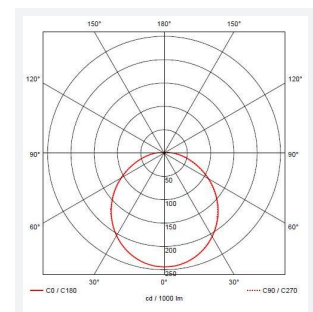

PRODUCT FEATURES

- LED wall/ceiling luminaire with adjustable power and light output option suitable for education and commercial applications and ancillary areas
- Internal CCT selector switch allows the installer to choose the CCT between 3000K and 4000K
- Spun aluminium base with dished opal Visiluxe diffuser
- One product with integral driver dip-switch
- Corridor function options available for effective reduction in energy consumption
- BESA box fixing versatile mounting options

GENERAL INFORMATION

Wattage	11W - 25W
Lumens Delivered	1200lm - 2800lm (4000K)
Lm/W	108lm/W - 114lm/W (4000K)
Beam Angle	110
CRI	80
CCT	3000/4000K
Input	220-240V
Operating Temp	0°C - 25°C
SDCM	6
Product Weight without Packaging	0.01 kg

TECHNICAL INFORMATION

Light Source	LED
Colour / Finish	Satin Chrome
IP Rating	IP20
Class Protection	1
Internal / External	Internal
Surface / Recessed / Suspended	Ceiling, Wall
Lumen Depreciation	L70 60,000h
Warranty (Years)	5
CE Mark	Yes
Diameter	435 mm