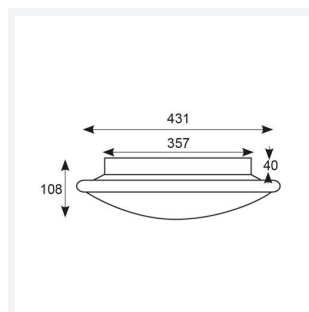

Eclipse

Eclipse MultiLED CCT DALI Emergency Satin
Code: AECLD/SC/CCT/DD3/M3

Category	Bulkheads
Application	Ancillary, Commercial, Education, Healthcare, Hospitality, Retail
Specification	Performance

PRODUCT FEATURES

GENERAL INFORMATION

Wattage	11W - 25W
Lumens Delivered	1200lm - 2800lm (4000K)
Lm/W	108lm/W - 114lm/W (4000K)
Beam Angle	110
CRI	80
CCT	3000/4000K
Input	220-240V
Operating Temp	0°C - 25°C
SDCM	6
Product Weight without Packaging	0.01 kg

TECHNICAL INFORMATION

Light Source	LED
Colour / Finish	Satin Chrome
IP Rating	IP20
Class Protection	1
Internal / External	Internal
Surface / Recessed / Suspended	Ceiling, Wall
Lumen Depreciation	L70 60,000h
Warranty (Years)	5
CE Mark	Yes
Diameter	435 mm