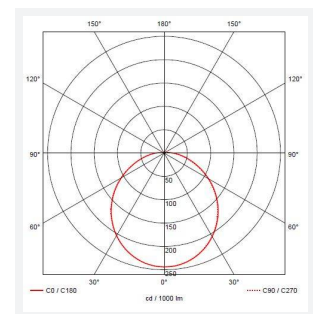

PRODUCT FEATURES

- LED wall/ceiling luminaire with adjustable power and light output option suitable for education and commercial applications and ancillary areas
- Internal CCT selector switch allows the installer to choose the CCT between 3000K and 4000K
- Spun aluminium base with dished opal Visiluxe diffuser
- One product with integral driver dip-switch
- Corridor function options available for effective reduction in energy consumption
- BESA box fixing versatile mounting options

GENERAL INFORMATION

Wattage	11W - 25W
Lumens Delivered	1200lm - 2800lm (4000K)
Lm/W	108lm/W - 114lm/W (4000K)
Beam Angle	110
CRI	80
CCT	3000/4000K
Input	220-240V
Operating Temp	0°C - 25°C
SDCM	6
Product Weight without Packaging	0.01 kg

TECHNICAL INFORMATION

Light Source	LED
Colour / Finish	Satin Chrome
IP Rating	IP20
Class Protection	1
Internal / External	Internal
Surface / Recessed / Suspended	Ceiling, Wall
Lumen Depreciation	L70 60,000h
Warranty (Years)	5
CE Mark	Yes
Diameter	435 mm