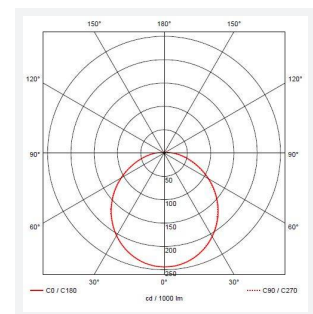

PRODUCT FEATURES

- LED wall/ceiling luminaire with adjustable power and light output option suitable for education and commercial applications and ancillary areas
- Internal CCT selector switch allows the installer to choose the CCT between 3000K and 4000K
- Spun aluminium base with dished opal Visiluxe diffuser
- One product with integral driver dip-switch
- Corridor function options available for effective reduction in energy consumption
- BESA box fixing versatile mounting options

GENERAL INFORMATION	
Wattage	11W - 25W
Lumens Delivered	1200lm - 2800lm (4000K)
Lm/W	108lm/W - 114lm/W (4000K)
Beam Angle	110
CRI	80
CCT	3000/4000K
Input	220-240V
Operating Temp	0°C - 25°C
SDCM	6
Product Weight without Packaging	0.01 kg

TECHNICAL INFORMATION	
Light Source	LED
Colour / Finish	Satin Chrome
IP Rating	IP20
Class Protection	1
Internal / External	Internal
Surface / Recessed / Suspended	Ceiling, Wall
Lumen Depreciation	L70 60,000h
Warranty (Years)	5
CE Mark	Yes
Diameter	435 mm