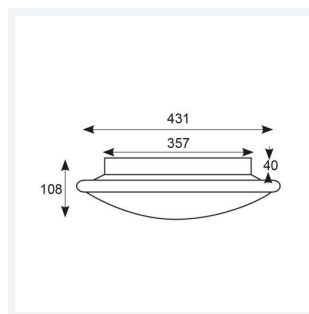

PRODUCT FEATURES

- LED wall/ceiling luminaire with adjustable power and light output option suitable for education and commercial applications and ancillary areas
- Internal CCT selector switch allows the installer to choose the CCT between 3000K and 4000K
- Spun aluminium base with dished opal Visiluxe diffuser
- One product with integral driver dip-switch
- Corridor function options available for effective reduction in energy consumption
- BESA box fixing versatile mounting options

GENERAL INFORMATION	
Wattage	11W - 25W
Lumens Delivered	1200lm - 2800lm (4000K)
Lm/W	108lm/W - 114lm/W (4000K)
Beam Angle	110
CRI	80
CCT	3000/4000K
Input	220/240V
Operating Temp	0°C - 25°C
SDCM	6
Product Weight without Packaging	0.01 kg

TECHNICAL INFORMATION	
Light Source	LED
Colour / Finish	Satin Chrome
IP Rating	IP20
Class Protection	1
Internal / External	Internal
Surface / Recessed / Suspended	Ceiling, Wall
Lumen Depreciation	L70 60,000h
Warranty (Years)	5
CE Mark	Yes
Diameter	435 mm