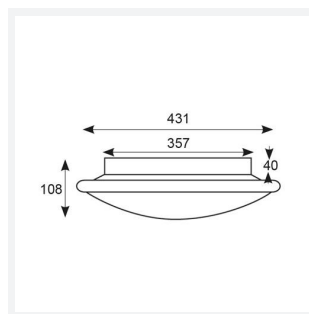

PRODUCT FEATURES

- LED wall/ceiling luminaire with adjustable power and light output option suitable for education and commercial applications and ancillary areas
- Internal CCT selector switch allows the installer to choose the CCT between 3000K and 4000K
- Spun aluminium base with dished opal Visiluxe diffuser
- One product with integral driver dip-switch
- Corridor function options available for effective reduction in energy consumption
- BESA box fixing versatile mounting options

GENERAL INFORMATION	
Wattage	11W - 25W
Lumens Delivered	1200lm - 2800lm (4000K)
Lm/W	108lm/W - 114lm/W (4000K)
Beam Angle	110
CRI	80
CCT	3000/4000K
Input	220-240V
Operating Temp	0°C - 25°C
SDCM	6
Product Weight without Packaging	0.01 kg

TECHNICAL INFORMATION	
Light Source	LED
Colour / Finish	Satin Chrome
IP Rating	IP20
Class Protection	1
Internal / External	Internal
Surface / Recessed / Suspended	Ceiling, Wall
Lumen Depreciation	L70 60,000h
Warranty (Years)	5
CE Mark	Yes
Diameter	435 mm