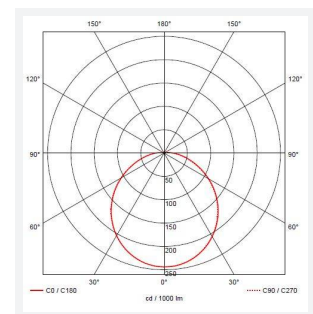

PRODUCT FEATURES

- LED wall/ceiling luminaire with adjustable power and light output option suitable for education and commercial applications and ancillary areas
- Internal CCT selector switch allows the installer to choose the CCT between 3000K and 4000K
- Spun aluminium base with dished opal Visiluxe diffuser
- One product with integral driver dip-switch
- Corridor function options available for effective reduction in energy consumption
- BESA box fixing versatile mounting options

GENERAL INFORMATION	
Wattage	11W - 25W
Lumens Delivered	1200lm - 2800lm (4000K)
Lm/W	108lm/W - 114lm/W (4000K)
Beam Angle	110
CRI	80
CCT	3000/4000K
Input	220/240V
Operating Temp	0°C - 25°C
SDCM	6
Product Weight without Packaging	0.01 kg

TECHNICAL INFORMATION	
Light Source	LED
Colour / Finish	Satin Chrome
IP Rating	IP20
Class Protection	1
Internal / External	Internal
Surface / Recessed / Suspended	Ceiling, Wall
Lumen Depreciation	L70 60,000h
Warranty (Years)	5
CE Mark	Yes
Diameter	435 mm