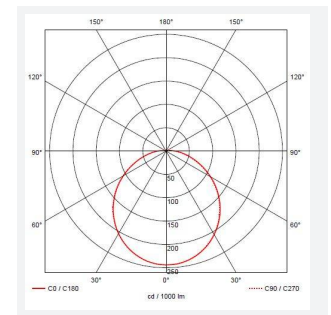

PRODUCT FEATURES

- LED wall/ceiling luminaire with adjustable power and light output option suitable for education and commercial applications and ancillary areas
- Internal CCT selector switch allows the installer to choose the CCT between 3000K and 4000K
- Spun aluminium base with dished opal Visiluxe diffuser
- One product with integral driver dip-switch
- Corridor function options available for effective reduction in energy consumption
- BESA box fixing versatile mounting options

GENERAL INFORMATION

Wattage	11W - 25W
Lumens Delivered	1200lm - 2800lm (4000K)
Lm/W	108lm/W - 114lm/W (4000K)
Beam Angle	110
CRI	80
CCT	3000/4000K
Input	220/240V
Operating Temp	0°C - 25°C
SDCM	6
Product Weight without Packaging	0.01 kg

TECHNICAL INFORMATION

Light Source	LED
Colour / Finish	Satin Chrome
IP Rating	IP20
Class Protection	1
Internal / External	Internal
Surface / Recessed / Suspended	Ceiling, Wall
Lumen Depreciation	L70 60,000h
Warranty (Years)	5
CE Mark	Yes
Diameter	435 mm