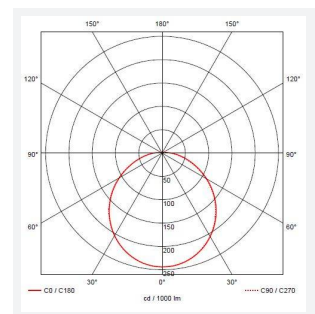

PRODUCT FEATURES

- LED wall/ceiling luminaire with adjustable power and light output option suitable for education and commercial applications and ancillary areas
- Internal CCT selector switch allows the installer to choose the CCT between 3000K and 4000K
- Spun aluminium base with dished opal Visiluxe diffuser
- One product with integral driver dip-switch
- Corridor function options available for effective reduction in energy consumption
- BESA box fixing versatile mounting options

GENERAL INFORMATION	
Wattage	11W - 25W
Lumens Delivered	1200lm - 2800lm (4000K)
Lm/W	108lm/W - 114lm/W (4000K)
Beam Angle	110
CRI	80
CCT	3000/4000K
Input	220-240V
Operating Temp	0°C - 25°C
SDCM	6
Product Weight without Packaging	0.01 kg

TECHNICAL INFORMATION	
Light Source	LED
Colour / Finish	Satin Chrome
IP Rating	IP20
Class Protection	1
Internal / External	Internal
Surface / Recessed / Suspended	Ceiling, Wall
Lumen Depreciation	L70 60,000h
Warranty (Years)	5
CE Mark	Yes
Diameter	435 mm