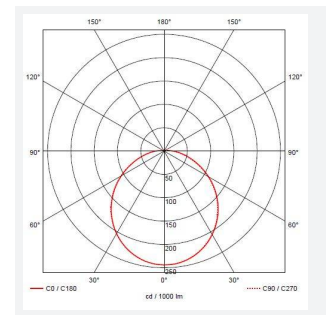

PRODUCT FEATURES

- LED wall/ceiling luminaire with adjustable power and light output option suitable for education and commercial applications and ancillary areas
- Internal CCT selector switch allows the installer to choose the CCT between 3000K and 4000K
- Spun aluminium base with dished opal Visiluxe diffuser
- One product with integral driver dip-switch
- Corridor function options available for effective reduction in energy consumption
- BESA box fixing versatile mounting options

GENERAL INFORMATION	
Wattage	11W - 25W
Lumens Delivered	1200lm - 2800lm (4000K)
Lm/W	108lm/W - 114lm/W (4000K)
Beam Angle	110
CRI	80
CCT	3000/4000K
Input	220-240V
Operating Temp	0°C - 25°C
SDCM	6
Product Weight without Packaging	2.24 kg

TECHNICAL INFORMATION	
Light Source	LED
Colour / Finish	Satin Chrome
IP Rating	IP20
Class Protection	1
Internal / External	Internal
Surface / Recessed / Suspended	Ceiling, Wall
Lumen Depreciation	L70 60,000h
Warranty (Years)	5
CE Mark	Yes
Diameter	435 mm