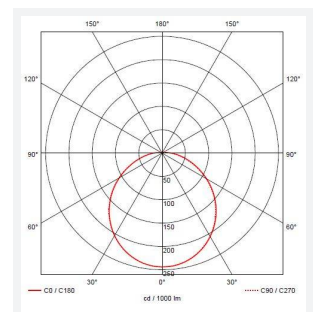

PRODUCT FEATURES

- LED wall/ceiling luminaire with adjustable power and light output option suitable for education and commercial applications and ancillary areas
- Internal CCT selector switch allows the installer to choose the CCT between 3000K and 4000K
- Spun aluminium base with dished opal Visiluxe diffuser
- One product with integral driver dip-switch
- Corridor function options available for effective reduction in energy consumption
- BESA box fixing versatile mounting options

GENERAL INFORMATION	
Wattage	11W - 25W
Lumens Delivered	1200lm - 2800lm (4000K)
Lm/W	108lm/W - 114lm/W (4000K)
Beam Angle	110
CRI	80
CCT	3000/4000K
Input	220/240V
Operating Temp	0°C - 25°C
SDCM	6
Product Weight without Packaging	2.24 kg

TECHNICAL INFORMATION	
Light Source	LED
Colour / Finish	Satin Chrome
IP Rating	IP20
Class Protection	1
Internal / External	Internal
Surface / Recessed / Suspended	Ceiling, Wall
Lumen Depreciation	L70 60,000h
Warranty (Years)	5
CE Mark	Yes
Diameter	435 mm