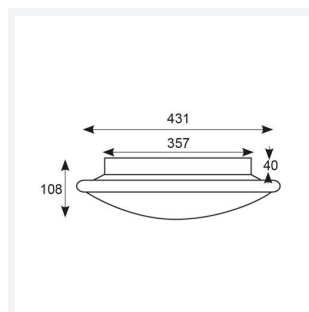

Eclipse

Eclipse MultiLED CCT Switch Dim Emergency Satin
Code: AECLD/SC/CCT/DD1/M3

Category	Bulkheads
Application	Ancillary, Commercial, Education, Healthcare, Hospitality, Retail
Specification	Performance

GENERAL INFORMATION	
Wattage	11W - 25W
Lumens Delivered	1200lm - 2800lm (4000K)
Lm/W	108lm/W - 114lm/W (4000K)
Beam Angle	110
CRI	80
CCT	3000/4000K
Input	220/240V
Operating Temp	0°C - 25°C
SDCM	6
Product Weight without Packaging	2.24 kg

TECHNICAL INFORMATION	
Light Source	LED
Colour / Finish	Satin Chrome
IP Rating	IP20
Class Protection	1
Internal / External	Internal
Surface / Recessed / Suspended	Ceiling, Wall
Lumen Depreciation	L70 60,000h
Warranty (Years)	5
CE Mark	Yes
Diameter	435 mm