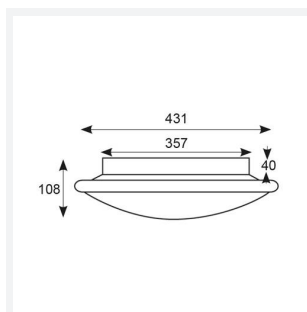

PRODUCT FEATURES

- LED wall/ceiling luminaire with adjustable power and light output option suitable for education and commercial applications and ancillary areas
- Internal CCT selector switch allows the installer to choose the CCT between 3000K and 4000K
- Spun aluminium base with dished opal Visiluxe diffuser
- One product with integral driver dip-switch
- Corridor function options available for effective reduction in energy consumption
- BESA box fixing versatile mounting options

GENERAL INFORMATION

Wattage	11W - 25W
Lumens Delivered	1200lm - 2800lm (4000K)
Lm/W	108lm/W - 114lm/W (4000K)
Beam Angle	110
CRI	80
CCT	3000/4000K
Input	220/240V
Operating Temp	0°C - 25°C
SDCM	6
Product Weight without Packaging	0.01 kg

TECHNICAL INFORMATION

Light Source	LED
Colour / Finish	Satin Chrome
IP Rating	IP20
Class Protection	1
Internal / External	Internal
Surface / Recessed / Suspended	Ceiling, Wall
Lumen Depreciation	L70 60,000h
Warranty (Years)	5
CE Mark	Yes
Diameter	435 mm