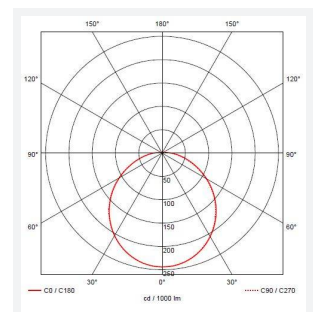

# Eclipse

**Eclipse MultiLED CCT Switch Dim DALI-Emergency**  
**Code: AECLD/SC/CCT/DD1/DM3**

<b>Category</b>	Bulkheads
<b>Application</b>	Ancillary, Commercial, Education, Healthcare, Hospitality, Retail
<b>Specification</b>	Performance

### GENERAL INFORMATION

Wattage	11W - 25W
Lumens Delivered	1200lm - 2800lm (4000K)
Lm/W	108lm/W - 114lm/W (4000K)
Beam Angle	110
CRI	80
CCT	3000/4000K
Input	220/240V
Operating Temp	0°C - 25°C
SDCM	6
Product Weight without Packaging	0.01 kg

### TECHNICAL INFORMATION

Light Source	LED
Colour / Finish	Satin Chrome
IP Rating	IP20
Class Protection	1
Internal / External	Internal
Surface / Recessed / Suspended	Ceiling, Wall
Lumen Depreciation	L70 60,000h
Warranty (Years)	5
CE Mark	Yes
Diameter	435 mm