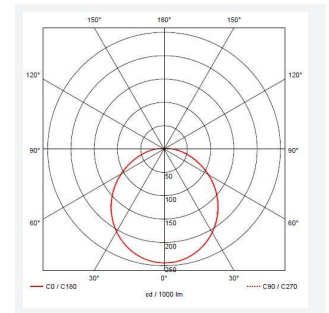

# Eclipse

**Eclipse MultiLED CCT Self-Test Emergency**  
**Code: AECLD/CH/CCT/M3**

<b>Category</b>	Bulkheads
<b>Application</b>	Ancillary, Commercial, Education, Healthcare, Hospitality, Retail
<b>Specification</b>	Performance

GENERAL INFORMATION	
Wattage	11W - 25W
Lumens Delivered	1200lm - 2800lm (4000K)
Lm/W	108lm/W - 114lm/W (4000K)
Beam Angle	110
CRI	80
CCT	3000/4000K
Input	220-240V
Operating Temp	0°C - 25°C
SDCM	6
Product Weight without Packaging	2.23 kg

TECHNICAL INFORMATION	
Light Source	LED
Colour / Finish	Chrome
IP Rating	IP20
Class Protection	1
Internal / External	Internal
Surface / Recessed / Suspended	Ceiling, Wall
Lumen Depreciation	L70 60,000h
Warranty (Years)	5
CE Mark	Yes
Diameter	435 mm