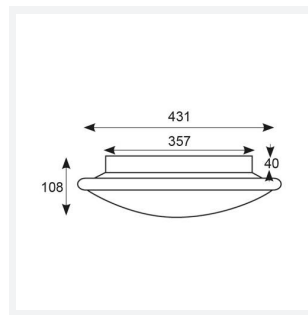

PRODUCT FEATURES

- LED wall/ceiling luminaire with adjustable power and light output option suitable for education and commercial applications and ancillary areas
- Internal CCT selector switch allows the installer to choose the CCT between 3000K and 4000K
- Spun aluminium base with dished opal Visiluxe diffuser
- One product with integral driver dip-switch
- Corridor function options available for effective reduction in energy consumption
- BESA box fixing versatile mounting options

GENERAL INFORMATION	
Wattage	11W - 25W
Lumens Delivered	1200lm - 2800lm (4000K)
Lm/W	108lm/W - 114lm/W (4000K)
Beam Angle	110
CRI	80
CCT	3000/4000K
Input	220-240V
Operating Temp	0°C - 25°C
SDCM	6
Product Weight without Packaging	2.23 kg

TECHNICAL INFORMATION	
Light Source	LED
Colour / Finish	Chrome
IP Rating	IP20
Class Protection	1
Internal / External	Internal
Surface / Recessed / Suspended	Ceiling, Wall
Lumen Depreciation	L70 60,000h
Warranty (Years)	5
CE Mark	Yes
Diameter	435 mm