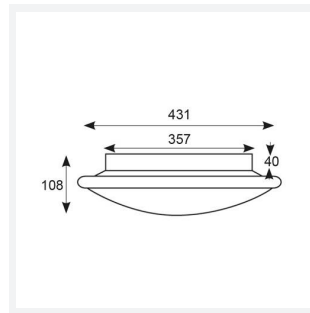

PRODUCT FEATURES

- LED wall/ceiling luminaire with adjustable power and light output option suitable for education and commercial applications and ancillary areas
- Internal CCT selector switch allows the installer to choose the CCT between 3000K and 4000K
- Spun aluminium base with dished opal Visiluxe diffuser
- One product with integral driver dip-switch
- Corridor function options available for effective reduction in energy consumption
- BESA box fixing versatile mounting options

GENERAL INFORMATION	
Wattage	11W - 25W
Lumens Delivered	1200lm - 2800lm (4000K)
Lm/W	108lm/W - 114lm/W (4000K)
Beam Angle	110
CRI	80
CCT	3000/4000K
Input	220-240V
Operating Temp	0°C - 25°C
SDCM	6
Product Weight without Packaging	2.23 kg

TECHNICAL INFORMATION	
Light Source	LED
Colour / Finish	Chrome
IP Rating	IP20
Class Protection	1
Internal / External	Internal
Surface / Recessed / Suspended	Ceiling, Wall
Lumen Depreciation	L70 60,000h
Warranty (Years)	5
CE Mark	Yes
Diameter	435 mm