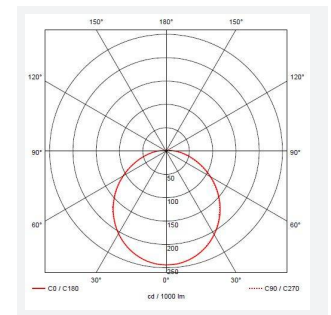

# Eclipse

**Eclipse MultiLED CCT Self-Test Emergency**  
**Code: AECLD/CH/CCT/M3**

<b>Category</b>	Bulkheads
<b>Application</b>	Ancillary, Commercial, Education, Healthcare, Hospitality, Retail
<b>Specification</b>	Performance

GENERAL INFORMATION	
Wattage	11W - 25W
Lumens Delivered	1200lm - 2800lm (4000K)
Lm/W	108lm/W - 114lm/W (4000K)
Beam Angle	110
CRI	80
CCT	3000/4000K
Input	220-240V
Operating Temp	0°C - 25°C
SDCM	6
Product Weight without Packaging	2.23 kg

TECHNICAL INFORMATION	
Light Source	LED
Colour / Finish	Chrome
IP Rating	IP20
Class Protection	1
Internal / External	Internal
Surface / Recessed / Suspended	Ceiling, Wall
Lumen Depreciation	L70 60,000h
Warranty (Years)	5
CE Mark	Yes
Diameter	435 mm