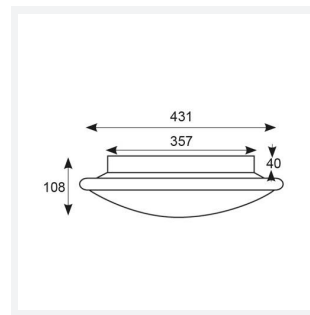

PRODUCT FEATURES

- LED wall/ceiling luminaire with adjustable power and light output option suitable for education and commercial applications and ancillary areas
- Internal CCT selector switch allows the installer to choose the CCT between 3000K and 4000K
- Spun aluminium base with dished opal Visiluxe diffuser
- One product with integral driver dip-switch
- Corridor function options available for effective reduction in energy consumption
- BESA box fixing versatile mounting options

GENERAL INFORMATION	
Wattage	11W - 25W
Lumens Delivered	1200lm - 2800lm (4000K)
Lm/W	108lm/W - 114lm/W (4000K)
Beam Angle	110
CRI	80
CCT	3000/4000K
Input	220/240V
Operating Temp	0°C - 25°C
SDCM	6
Product Weight without Packaging	0.01 kg

TECHNICAL INFORMATION	
Light Source	LED
Colour / Finish	Chrome
IP Rating	IP20
Class Protection	1
Internal / External	Internal
Surface / Recessed / Suspended	Ceiling, Wall
Lumen Depreciation	L70 60,000h
Warranty (Years)	5
CE Mark	Yes
Diameter	435 mm