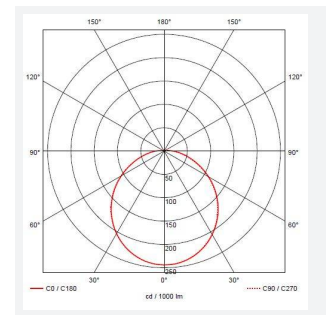

PRODUCT FEATURES

- LED wall/ceiling luminaire with adjustable power and light output option suitable for education and commercial applications and ancillary areas
- Internal CCT selector switch allows the installer to choose the CCT between 3000K and 4000K
- Spun aluminium base with dished opal Visiluxe diffuser
- One product with integral driver dip-switch
- Corridor function options available for effective reduction in energy consumption
- BESA box fixing versatile mounting options

GENERAL INFORMATION	
Wattage	11W - 25W
Lumens Delivered	1200lm - 2800lm (4000K)
Lm/W	108lm/W - 114lm/W (4000K)
Beam Angle	110
CRI	80
CCT	3000/4000K
Input	220/240V
Operating Temp	0°C - 25°C
SDCM	6
Product Weight without Packaging	0.01 kg

TECHNICAL INFORMATION	
Light Source	LED
Colour / Finish	Chrome
IP Rating	IP20
Class Protection	1
Internal / External	Internal
Surface / Recessed / Suspended	Ceiling, Wall
Lumen Depreciation	L70 60,000h
Warranty (Years)	5
CE Mark	Yes
Diameter	435 mm