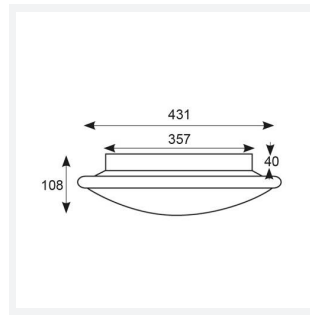

PRODUCT FEATURES

- LED wall/ceiling luminaire with adjustable power and light output option suitable for education and commercial applications and ancillary areas
- Internal CCT selector switch allows the installer to choose the CCT between 3000K and 4000K
- Spun aluminium base with dished opal Visiluxe diffuser
- One product with integral driver dip-switch
- Corridor function options available for effective reduction in energy consumption
- BESA box fixing versatile mounting options

GENERAL INFORMATION	
Wattage	11W - 25W
Lumens Delivered	1200lm - 2800lm (4000K)
Lm/W	108lm/W - 114lm/W (4000K)
Beam Angle	110
CRI	80
CCT	3000/4000K
Input	220-240V
Operating Temp	0°C - 25°C
SDCM	6
Product Weight without Packaging	0.01 kg

TECHNICAL INFORMATION	
Light Source	LED
Colour / Finish	Chrome
IP Rating	IP20
Class Protection	1
Internal / External	Internal
Surface / Recessed / Suspended	Ceiling, Wall
Lumen Depreciation	L70 60,000h
Warranty (Years)	5
CE Mark	Yes
Diameter	435 mm