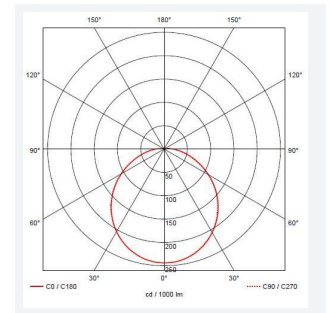

PRODUCT FEATURES

- LED wall/ceiling luminaire with adjustable power and light output option suitable for education and commercial applications and ancillary areas
- Internal CCT selector switch allows the installer to choose the CCT between 3000K and 4000K
- Spun aluminium base with dished opal Visiluxe diffuser
- One product with integral driver dip-switch
- Corridor function options available for effective reduction in energy consumption
- BESA box fixing versatile mounting options

GENERAL INFORMATION	
Wattage	11W - 25W
Lumens Delivered	1200lm - 2800lm (4000K)
Lm/W	108lm/W - 114lm/W (4000K)
Beam Angle	110
CRI	80
CCT	3000/4000K
Input	220-240V
Operating Temp	0°C - 25°C
SDCM	6
Product Weight without Packaging	0.01 kg

TECHNICAL INFORMATION	
Light Source	LED
Colour / Finish	Chrome
IP Rating	IP20
Class Protection	1
Internal / External	Internal
Surface / Recessed / Suspended	Ceiling, Wall
Lumen Depreciation	L70 60,000h
Warranty (Years)	5
CE Mark	Yes
Diameter	435 mm