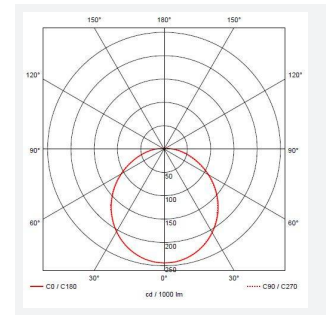

PRODUCT FEATURES

- LED wall/ceiling luminaire with adjustable power and light output option suitable for education and commercial applications and ancillary areas
- Internal CCT selector switch allows the installer to choose the CCT between 3000K and 4000K
- Spun aluminium base with dished opal Visiluxe diffuser
- One product with integral driver dip-switch
- Corridor function options available for effective reduction in energy consumption
- BESA box fixing versatile mounting options

GENERAL INFORMATION	
Wattage	11W - 25W
Lumens Delivered	1200lm - 2800lm (4000K)
Lm/W	108lm/W - 114lm/W (4000K)
Beam Angle	110
CRI	80
CCT	3000/4000K
Input	220-240V
Operating Temp	0°C - 25°C
SDCM	6
Product Weight without Packaging	0.01 kg

TECHNICAL INFORMATION	
Light Source	LED
Colour / Finish	Chrome
IP Rating	IP20
Class Protection	1
Internal / External	Internal
Surface / Recessed / Suspended	Ceiling, Wall
Lumen Depreciation	L70 60,000h
Warranty (Years)	5
CE Mark	Yes
Diameter	435 mm