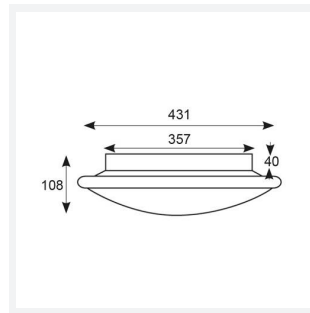

PRODUCT FEATURES

- LED wall/ceiling luminaire with adjustable power and light output option suitable for education and commercial applications and ancillary areas
- Internal CCT selector switch allows the installer to choose the CCT between 3000K and 4000K
- Spun aluminium base with dished opal Visiluxe diffuser
- One product with integral driver dip-switch
- Corridor function options available for effective reduction in energy consumption
- BESA box fixing versatile mounting options

GENERAL INFORMATION	
Wattage	11W - 25W
Lumens Delivered	1200lm - 2800lm (4000K)
Lm/W	108lm/W - 114lm/W (4000K)
Beam Angle	110
CRI	80
CCT	3000/4000K
Input	220-240V
Operating Temp	0°C - 25°C
SDCM	6
Product Weight without Packaging	0.01 kg

TECHNICAL INFORMATION	
Light Source	LED
Colour / Finish	Chrome
IP Rating	IP20
Class Protection	1
Internal / External	Internal
Surface / Recessed / Suspended	Ceiling, Wall
Lumen Depreciation	L70 60,000h
Warranty (Years)	5
CE Mark	Yes
Diameter	435 mm