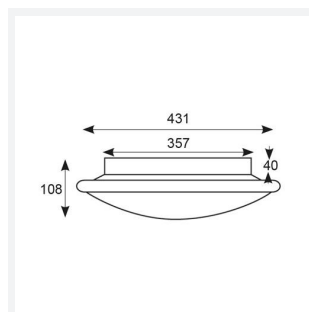

# Eclipse

Eclipse MultiLED CCT 1-10V Chrome  
Code: AECLD/CH/CCT/DD4

Category	Bulkheads
Application	Ancillary, Commercial, Education, Healthcare, Hospitality, Retail
Specification	Performance

### GENERAL INFORMATION

Wattage	11W - 25W
Lumens Delivered	1200lm - 2800lm (4000K)
Lm/W	108lm/W - 114lm/W (4000K)
Beam Angle	110
CRI	80
CCT	3000/4000K
Input	220-240V
Operating Temp	-10°C - 25°C
SDCM	6
Product Weight without Packaging	0.01 kg

### TECHNICAL INFORMATION

Light Source	LED
Colour / Finish	Chrome
IP Rating	IP20
Class Protection	1
Internal / External	Internal
Surface / Recessed / Suspended	Ceiling, Wall
Lumen Depreciation	L70 60,000h
Warranty (Years)	5
CE Mark	Yes
Diameter	435 mm