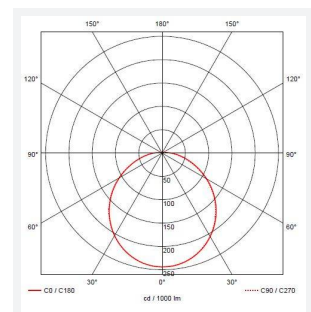

# Eclipse

Eclipse MultiLED CCT 1-10V Chrome  
Code: AECLD/CH/CCT/DD4

Category	Bulkheads
Application	Ancillary, Commercial, Education, Healthcare, Hospitality, Retail
Specification	Performance

### GENERAL INFORMATION

Wattage	11W - 25W
Lumens Delivered	1200lm - 2800lm (4000K)
Lm/W	108lm/W - 114lm/W (4000K)
Beam Angle	110
CRI	80
CCT	3000/4000K
Input	220-240V
Operating Temp	-10°C - 25°C
SDCM	6
Product Weight without Packaging	0.01 kg

### TECHNICAL INFORMATION

Light Source	LED
Colour / Finish	Chrome
IP Rating	IP20
Class Protection	1
Internal / External	Internal
Surface / Recessed / Suspended	Ceiling, Wall
Lumen Depreciation	L70 60,000h
Warranty (Years)	5
CE Mark	Yes
Diameter	435 mm