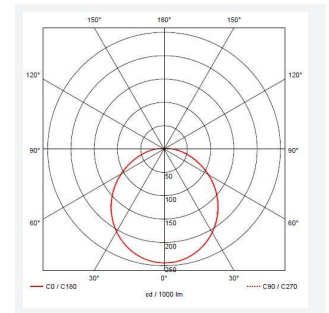

# Eclipse

Eclipse MultiLED CCT 1-10V Emergency Chrome  
Code: AECLD/CH/CCT/DD4/M3

Category	Bulkheads
Application	Ancillary, Commercial, Education, Healthcare, Hospitality, Retail
Specification	Performance

GENERAL INFORMATION	
Wattage	11W - 25W
Lumens Delivered	1200lm - 2800lm (4000K)
Lm/W	108lm/W - 114lm/W (4000K)
Beam Angle	110
CRI	80
CCT	3000/4000K
Input	220-240V
Operating Temp	0°C - 25°C
SDCM	6
Product Weight without Packaging	0.01 kg

TECHNICAL INFORMATION	
Light Source	LED
Colour / Finish	Chrome
IP Rating	IP20
Class Protection	1
Internal / External	Internal
Surface / Recessed / Suspended	Ceiling, Wall
Lumen Depreciation	L70 60,000h
Warranty (Years)	5
CE Mark	Yes
Diameter	435 mm