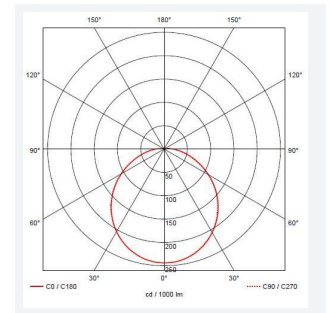

Eclipse

Eclipse MultiLED CCT 1-10V Emergency Chrome
Code: AECLD/CH/CCT/DD4/M3

Category	Bulkheads
Application	Ancillary, Commercial, Education, Healthcare, Hospitality, Retail
Specification	Performance

PRODUCT FEATURES

GENERAL INFORMATION	
Wattage	11W - 25W
Lumens Delivered	1200lm - 2800lm (4000K)
Lm/W	108lm/W - 114lm/W (4000K)
Beam Angle	110
CRI	80
CCT	3000/4000K
Input	220/240V
Operating Temp	0°C - 25°C
SDCM	6
Product Weight without Packaging	0.01 kg

TECHNICAL INFORMATION	
Light Source	LED
Colour / Finish	Chrome
IP Rating	IP20
Class Protection	1
Internal / External	Internal
Surface / Recessed / Suspended	Ceiling, Wall
Lumen Depreciation	L70 60,000h
Warranty (Years)	5
CE Mark	Yes
Diameter	435 mm