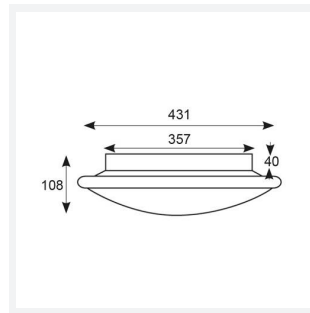

# Eclipse

Eclipse MultiLED CCT 1-10V Emergency Chrome  
Code: AECLD/CH/CCT/DD4/M3

Category	Bulkheads
Application	Ancillary, Commercial, Education, Healthcare, Hospitality, Retail
Specification	Performance

GENERAL INFORMATION	
Wattage	11W - 25W
Lumens Delivered	1200lm - 2800lm (4000K)
Lm/W	108lm/W - 114lm/W (4000K)
Beam Angle	110
CRI	80
CCT	3000/4000K
Input	220-240V
Operating Temp	0°C - 25°C
SDCM	6
Product Weight without Packaging	0.01 kg

TECHNICAL INFORMATION	
Light Source	LED
Colour / Finish	Chrome
IP Rating	IP20
Class Protection	1
Internal / External	Internal
Surface / Recessed / Suspended	Ceiling, Wall
Lumen Depreciation	L70 60,000h
Warranty (Years)	5
CE Mark	Yes
Diameter	435 mm