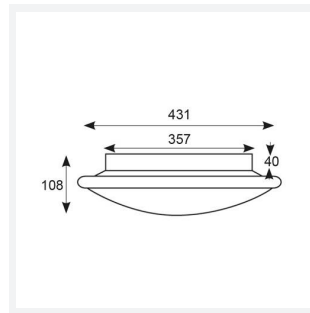

Eclipse

Eclipse MultiLED CCT 1-10V Emergency Chrome
Code: AECLD/CH/CCT/DD4/M3

Category	Bulkheads
Application	Ancillary, Commercial, Education, Healthcare, Hospitality, Retail
Specification	Performance

PRODUCT FEATURES

GENERAL INFORMATION	
Wattage	11W - 25W
Lumens Delivered	1200lm - 2800lm (4000K)
Lm/W	108lm/W - 114lm/W (4000K)
Beam Angle	110
CRI	80
CCT	3000/4000K
Input	220/240V
Operating Temp	0°C - 25°C
SDCM	6
Product Weight without Packaging	0.01 kg

TECHNICAL INFORMATION	
Light Source	LED
Colour / Finish	Chrome
IP Rating	IP20
Class Protection	1
Internal / External	Internal
Surface / Recessed / Suspended	Ceiling, Wall
Lumen Depreciation	L70 60,000h
Warranty (Years)	5
CE Mark	Yes
Diameter	435 mm