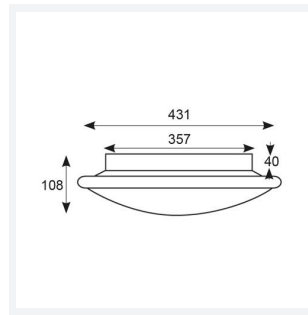

PRODUCT FEATURES

- LED wall/ceiling luminaire with adjustable power and light output option suitable for education and commercial applications and ancillary areas
- Internal CCT selector switch allows the installer to choose the CCT between 3000K and 4000K
- Spun aluminium base with dished opal Visiluxe diffuser
- One product with integral driver dip-switch
- Corridor function options available for effective reduction in energy consumption
- BESA box fixing versatile mounting options

GENERAL INFORMATION	
Wattage	11W - 25W
Lumens Delivered	1200lm - 2800lm (4000K)
Lm/W	108lm/W - 114lm/W (4000K)
Beam Angle	110
CRI	80
CCT	3000/4000K
Input	220-240V
Operating Temp	0°C - 25°C
SDCM	6
Product Weight without Packaging	0.01 kg

TECHNICAL INFORMATION	
Light Source	LED
Colour / Finish	Chrome
IP Rating	IP20
Class Protection	1
Internal / External	Internal
Surface / Recessed / Suspended	Ceiling, Wall
Lumen Depreciation	L70 60,000h
Warranty (Years)	5
CE Mark	Yes
Diameter	435 mm