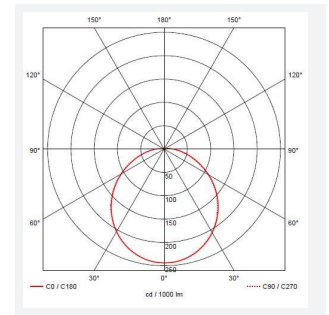

PRODUCT FEATURES

- LED wall/ceiling luminaire with adjustable power and light output option suitable for education and commercial applications and ancillary areas
- Internal CCT selector switch allows the installer to choose the CCT between 3000K and 4000K
- Spun aluminium base with dished opal Visiluxe diffuser
- One product with integral driver dip-switch
- Corridor function options available for effective reduction in energy consumption
- BESA box fixing versatile mounting options

GENERAL INFORMATION	
Wattage	11W - 25W
Lumens Delivered	1200lm - 2800lm (4000K)
Lm/W	108lm/W - 114lm/W (4000K)
Beam Angle	110
CRI	80
CCT	3000/4000K
Input	220-240V
Operating Temp	0°C - 25°C
SDCM	6
Product Weight without Packaging	0.01 kg

TECHNICAL INFORMATION	
Light Source	LED
Colour / Finish	Chrome
IP Rating	IP20
Class Protection	1
Internal / External	Internal
Surface / Recessed / Suspended	Ceiling, Wall
Lumen Depreciation	L70 60,000h
Warranty (Years)	5
CE Mark	Yes
Diameter	435 mm