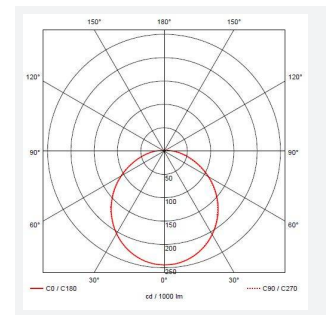

PRODUCT FEATURES

- LED wall/ceiling luminaire with adjustable power and light output option suitable for education and commercial applications and ancillary areas
- Internal CCT selector switch allows the installer to choose the CCT between 3000K and 4000K
- Spun aluminium base with dished opal Visiluxe diffuser
- One product with integral driver dip-switch
- Corridor function options available for effective reduction in energy consumption
- BESA box fixing versatile mounting options

GENERAL INFORMATION	
Wattage	11W - 25W
Lumens Delivered	1200lm - 2800lm (4000K)
Lm/W	108lm/W - 114lm/W (4000K)
Beam Angle	110
CRI	80
CCT	3000/4000K
Input	220/240V
Operating Temp	0°C - 25°C
SDCM	6
Product Weight without Packaging	0.01 kg

TECHNICAL INFORMATION	
Light Source	LED
Colour / Finish	Chrome
IP Rating	IP20
Class Protection	1
Internal / External	Internal
Surface / Recessed / Suspended	Ceiling, Wall
Lumen Depreciation	L70 60,000h
Warranty (Years)	5
CE Mark	Yes
Diameter	435 mm