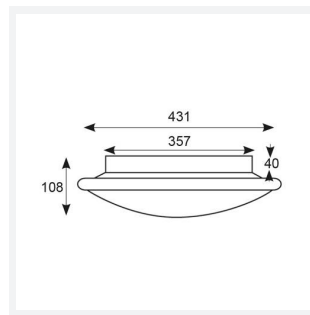

PRODUCT FEATURES

- LED wall/ceiling luminaire with adjustable power and light output option suitable for education and commercial applications and ancillary areas
- Internal CCT selector switch allows the installer to choose the CCT between 3000K and 4000K
- Spun aluminium base with dished opal Visiluxe diffuser
- One product with integral driver dip-switch
- Corridor function options available for effective reduction in energy consumption
- BESA box fixing versatile mounting options

GENERAL INFORMATION	
Wattage	11W - 25W
Lumens Delivered	1200lm - 2800lm (4000K)
Lm/W	108lm/W - 114lm/W (4000K)
Beam Angle	110
CRI	80
CCT	3000/4000K
Input	220/240V
Operating Temp	0°C - 25°C
SDCM	6
Product Weight without Packaging	0.01 kg

TECHNICAL INFORMATION	
Light Source	LED
Colour / Finish	Chrome
IP Rating	IP20
Class Protection	1
Internal / External	Internal
Surface / Recessed / Suspended	Ceiling, Wall
Lumen Depreciation	L70 60,000h
Warranty (Years)	5
CE Mark	Yes
Diameter	435 mm