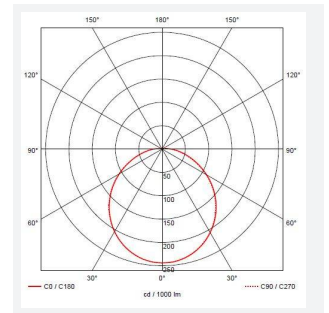

PRODUCT FEATURES

- LED wall/ceiling luminaire with adjustable power and light output option suitable for education and commercial applications and ancillary areas
- Internal CCT selector switch allows the installer to choose the CCT between 3000K and 4000K
- Spun aluminium base with dished opal Visiluxe diffuser
- One product with integral driver dip-switch
- Corridor function options available for effective reduction in energy consumption
- BESA box fixing versatile mounting options

GENERAL INFORMATION

Wattage	11W - 25W
Lumens Delivered	1200lm - 2800lm (4000K)
Lm/W	108lm/W - 114lm/W (4000K)
Beam Angle	110
CRI	80
CCT	3000/4000K
Input	220-240V
Operating Temp	0°C - 25°C
SDCM	6
Product Weight without Packaging	0.01 kg

TECHNICAL INFORMATION

Light Source	LED
Colour / Finish	Chrome
IP Rating	IP20
Class Protection	1
Internal / External	Internal
Surface / Recessed / Suspended	Ceiling, Wall
Lumen Depreciation	L70 60,000h
Warranty (Years)	5
CE Mark	Yes
Diameter	435 mm