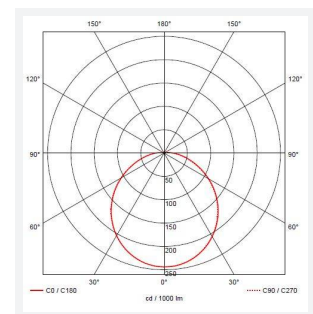

PRODUCT FEATURES

- LED wall/ceiling luminaire with adjustable power and light output option suitable for education and commercial applications and ancillary areas
- Internal CCT selector switch allows the installer to choose the CCT between 3000K and 4000K
- Spun aluminium base with dished opal Visiluxe diffuser
- One product with integral driver dip-switch
- Corridor function options available for effective reduction in energy consumption
- BESA box fixing versatile mounting options

GENERAL INFORMATION

Wattage	11W - 25W
Lumens Delivered	1200lm - 2800lm (4000K)
Lm/W	108lm/W - 114lm/W (4000K)
Beam Angle	110
CRI	80
CCT	3000/4000K
Input	220/240V
Operating Temp	0°C - 25°C
SDCM	6
Product Weight without Packaging	0.01 kg

TECHNICAL INFORMATION

Light Source	LED
Colour / Finish	Chrome
IP Rating	IP20
Class Protection	1
Internal / External	Internal
Surface / Recessed / Suspended	Ceiling, Wall
Lumen Depreciation	L70 60,000h
Warranty (Years)	5
CE Mark	Yes
Diameter	435 mm