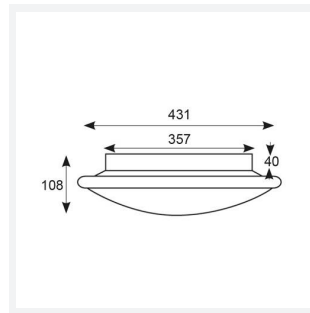

PRODUCT FEATURES

- LED wall/ceiling luminaire with adjustable power and light output option suitable for education and commercial applications and ancillary areas
- Internal CCT selector switch allows the installer to choose the CCT between 3000K and 4000K
- Spun aluminium base with dished opal Visiluxe diffuser
- One product with integral driver dip-switch
- Corridor function options available for effective reduction in energy consumption
- BESA box fixing versatile mounting options

GENERAL INFORMATION

Wattage	11W - 25W
Lumens Delivered	1200lm - 2800lm (4000K)
Lm/W	108lm/W - 114lm/W (4000K)
Beam Angle	110
CRI	80
CCT	3000/4000K
Input	220-240V
Operating Temp	0°C - 25°C
SDCM	6
Product Weight without Packaging	0.01 kg

TECHNICAL INFORMATION

Light Source	LED
Colour / Finish	Chrome
IP Rating	IP20
Class Protection	1
Internal / External	Internal
Surface / Recessed / Suspended	Ceiling, Wall
Lumen Depreciation	L70 60,000h
Warranty (Years)	5
CE Mark	Yes
Diameter	435 mm