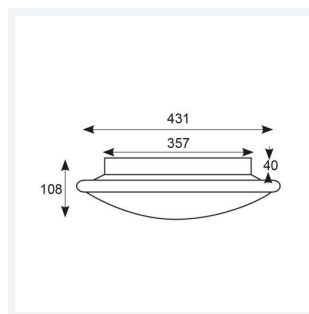

PRODUCT FEATURES

- LED wall/ceiling luminaire with adjustable power and light output option suitable for education and commercial applications and ancillary areas
- Internal CCT selector switch allows the installer to choose the CCT between 3000K and 4000K
- Spun aluminium base with dished opal Visiluxe diffuser
- One product with integral driver dip-switch
- Corridor function options available for effective reduction in energy consumption
- BESA box fixing versatile mounting options

GENERAL INFORMATION

Wattage	11W - 25W
Lumens Delivered	1200lm - 2800lm (4000K)
Lm/W	108lm/W - 114lm/W (4000K)
Beam Angle	110
CRI	80
CCT	3000/4000K
Input	220/240V
Operating Temp	0°C - 25°C
SDCM	6
Product Weight without Packaging	0.01 kg

TECHNICAL INFORMATION

Light Source	LED
Colour / Finish	Chrome
IP Rating	IP20
Class Protection	1
Internal / External	Internal
Surface / Recessed / Suspended	Ceiling, Wall
Lumen Depreciation	L70 60,000h
Warranty (Years)	5
CE Mark	Yes
Diameter	435 mm