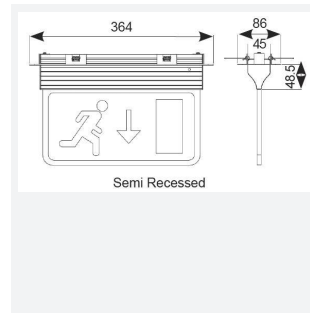

Eagle 3-In-1

Eagle 3-In-1 Exit Sign Maintained / Non-Code: AE3LED/3M/W

Category	Emergency
Application	Ancillary, Commercial, Education, Healthcare, Hospitality, Industrial, Retail
Specification	Performance

PRODUCT FEATURES

- Modern, slim, 5-In-1 LED Exit Sign
- 1 metre suspension cable supplied as standard
- Self-test option
- One fitting that enables choice of three different mounting options :- suspension, recessed or side arm wall mounting
- Viewing distance 25 metres

GENERAL INFORMATION	
Wattage	3W
CRI	70
CCT	6500K
Input	220-240V
Operating Temp	0°C - 40°C
SDCM	6
Cut-Out Size	330x60)mm (Semi-Recessed Kit
Product Weight without Packaging	0.94 kg

TECHNICAL INFORMATION	
Light Source	LED
Colour / Finish	White
IP Rating	IP20
Class Protection	1
Internal / External	Internal
Surface / Recessed / Suspended	Ceiling, Recessed, Suspended, Wall
Lumen Depreciation	L70 50,000h
Warranty (Years)	5
CE Mark	Yes
Accessories	AE3LED/ALAR, AE3LED/L/AD, AE3LED/L/AU, AE3LED/SWB/W, AE3LED/CPA/W