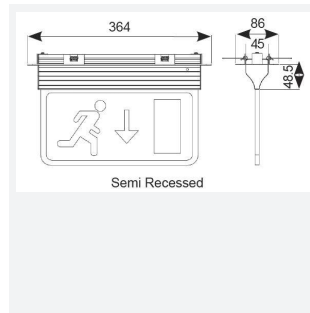

# Eagle 3-In-1

Eagle 3-In-1 Exit Sign Maintained / Non-Code: AE3LED/3M/W

Category	Emergency
Application	Ancillary, Commercial, Education, Healthcare, Hospitality, Industrial, Retail
Specification	Performance

## PRODUCT FEATURES

- Modern, slim, 5-In-1 LED Exit Sign
- 1 metre suspension cable supplied as standard
- Self-test option
- One fitting that enables choice of three different mounting options :- suspension, recessed or side arm wall mounting
- Viewing distance 25 metres

GENERAL INFORMATION	
Wattage	3W
CRI	70
CCT	6500K
Input	220/240V
Operating Temp	0°C - 40°C
SDCM	6
Cut-Out Size	330x60)mm (Semi-Recessed Kit)
Product Weight without Packaging	0.94 kg

TECHNICAL INFORMATION	
Light Source	LED
Colour / Finish	White
IP Rating	IP20
Class Protection	1
Internal / External	Internal
Surface / Recessed / Suspended	Ceiling, Recessed, Suspended, Wall
Lumen Depreciation	L70 50,000h
Warranty (Years)	5
CE Mark	Yes
Accessories	AE3LED/ALAR, AE3LED/L/AD, AE3LED/L/AU, AE3LED/SWB/W, AE3LED/CPA/W