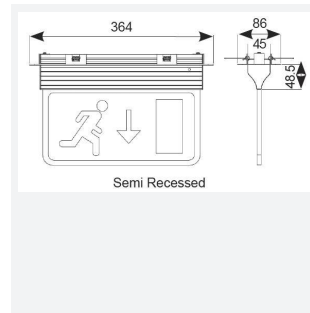

Eagle 3-In-1

Eagle 3-In-1 Exit Sign Maintained / Non-Code: AE3LED/3M/W

Category	Emergency
Application	Ancillary, Commercial, Education, Healthcare, Hospitality, Industrial, Retail
Specification	Performance

PRODUCT FEATURES

- Modern, slim, 5-In-1 LED Exit Sign
- 1 metre suspension cable supplied as standard
- Self-test option
- One fitting that enables choice of three different mounting options :- suspension, recessed or side arm wall mounting
- Viewing distance 25 metres

GENERAL INFORMATION	
Wattage	2.5W
CRI	70
CCT	6500K
Input	220-240V
Operating Temp	0°C - 40°C
SDCM	6
Cut-Out Size	330x60)mm (Semi-Recessed Kit
Product Weight without Packaging	1.35 kg

TECHNICAL INFORMATION	
Light Source	LED
Colour / Finish	White
IP Rating	IP20
Class Protection	1
Internal / External	Internal
Surface / Recessed / Suspended	Ceiling, Recessed, Suspended, Wall
Lumen Depreciation	L70 50,000h
Warranty (Years)	5
CE Mark	Yes
Height	220 mm
Accessories	AE3LED/ALAR, AE3LED/L/AD, AE3LED/L/AU, AE3LED/SWB/W, AE3LED/CPA/W