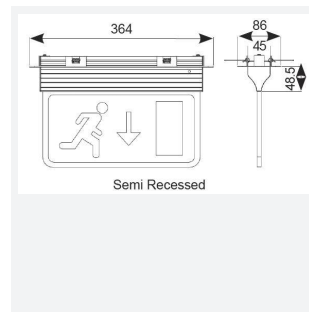

**Code:** AE3LED/3M/W

- Modern, slim, 5-In-1 LED Exit Sign
- 1 metre suspension cable supplied as standard
- Self-test option
- One fitting that enables choice of three different mounting options :- suspension, recessed or side arm wall mounting
- Viewing distance 25 metres

| GENERAL INFORMATION              |                               |
|----------------------------------|-------------------------------|
| Wattage                          | 3W                            |
| CRI                              | 70                            |
| CCT                              | 6500K                         |
| Input                            | 220-240V                      |
| Operating Temp                   | 0°C - 40°C                    |
| SDCM                             | 6                             |
| Cut-Out Size                     | 330x60)mm (Semi-Recessed Kit) |
| Product Weight without Packaging | 0.94 kg                       |