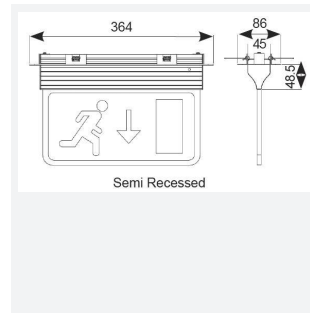

# Eagle 3-In-1

Eagle 3-In-1 Exit Sign Self-Test Maintained / Non-Code: AE3LED/3M/W/ST

<b>Category</b>	Emergency
<b>Application</b>	Ancillary, Commercial, Education, Healthcare, Hospitality, Industrial, Retail
<b>Specification</b>	Performance

## PRODUCT FEATURES

- Modern, slim, 5-In-1 LED Exit Sign
- 1 metre suspension cable supplied as standard
- Self-test option
- One fitting that enables choice of three different mounting options :- suspension, recessed or side arm wall mounting
- Viewing distance 25 metres

GENERAL INFORMATION	
Wattage	2.5W
CRI	70
CCT	6500K
Input	220-240V
Operating Temp	0°C - 40°C
SDCM	6
Cut-Out Size	330x60mm (Semi-Recessed Kit)
Product Weight without Packaging	1.366 kg

TECHNICAL INFORMATION	
Light Source	LED
Colour / Finish	White
IP Rating	IP20
Class Protection	1
Internal / External	Internal
Surface / Recessed / Suspended	Ceiling, Recessed, Suspended, Wall
Lumen Depreciation	L70 50,000h
Warranty (Years)	5
CE Mark	Yes
Height	220 mm
Accessories	AE3LED/ALAR, AE3LED/L/AD, AE3LED/L/AU, AE3LED/SWB/W, AE3LED/CPA/W