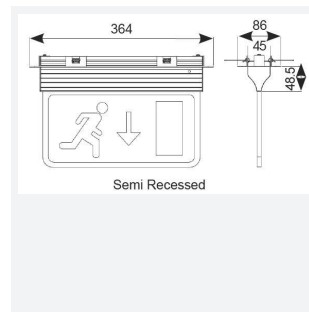

# Eagle 3-In-1

<b>Category</b>	Emergency
<b>Application</b>	Ancillary, Commercial, Education, Healthcare, Hospitality, Industrial, Retail
<b>Specification</b>	Performance

**Code:** AE3LED/3M/W/ST

- Modern, slim, 5-In-1 LED Exit Sign
- 1 metre suspension cable supplied as standard
- Self-test option
- One fitting that enables choice of three different mounting options :- suspension, recessed or side arm wall mounting
- Viewing distance 25 metres

## GENERAL INFORMATION

Wattage	3W
CRI	70
CCT	6500K
Input	220-240V
Operating Temp	0°C - 40°C
SDCM	6
Cut-Out Size	330x60mm (Semi-Recessed Kit)
Product Weight without Packaging	1.076 kg

## TECHNICAL INFORMATION

Light Source	LED
Colour / Finish	White
IP Rating	IP20
Class Protection	1
Internal / External	Internal
Surface / Recessed / Suspended	Ceiling, Recessed, Suspended, Wall
Lumen Depreciation	L70 50,000h
Warranty (Years)	5
CE Mark	Yes
Accessories	AE3LED/ALAR, AE3LED/L/AD, AE3LED/L/AU, AE3LED/SWB/W, AE3LED/CPA/W