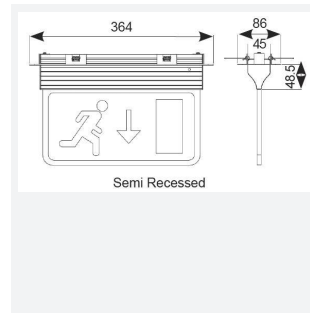

# Eagle 3-In-1

Eagle 3-In-1 Exit Sign Maintained / Non-Code: AE3LED/3M/SI

<b>Category</b>	Emergency
<b>Application</b>	Ancillary, Commercial, Education, Healthcare, Hospitality, Industrial, Retail
<b>Specification</b>	Performance

## PRODUCT FEATURES

- Modern, slim, 5-In-1 LED Exit Sign
- 1 metre suspension cable supplied as standard
- Self-test option
- One fitting that enables choice of three different mounting options :- suspension, recessed or side arm wall mounting
- Viewing distance 25 metres

GENERAL INFORMATION	
Wattage	2.5W
CRI	70
CCT	6500K
Input	220-240V
Operating Temp	0°C - 40°C
SDCM	6
Cut-Out Size	330x60mm (Semi-Recessed Kit)
Product Weight without Packaging	1.36 kg

TECHNICAL INFORMATION	
Light Source	LED
Colour / Finish	Silver
IP Rating	IP20
Class Protection	1
Internal / External	Internal
Surface / Recessed / Suspended	Ceiling, Recessed, Suspended, Wall
Lumen Depreciation	L70 50,000h
Warranty (Years)	5
CE Mark	Yes
Height	220 mm
Accessories	AE3LED/ALAR, AE3LED/L/AD, AE3LED/L/AU, AE3LED/SWB/SI, AE3LED/CPA/SI