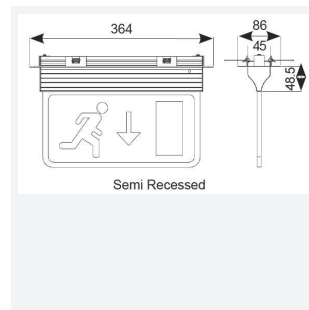

Eagle 3-In-1

Category	Emergency
Application	Ancillary, Commercial, Education, Healthcare, Hospitality, Industrial, Retail
Specification	Performance

Code: AE3LED/3M/SI

- Modern, slim, 5-In-1 LED Exit Sign
- 1 metre suspension cable supplied as standard
- Self-test option
- One fitting that enables choice of three different mounting options :- suspension, recessed or side arm wall mounting
- Viewing distance 25 metres

GENERAL INFORMATION	
Wattage	3W
CRI	70
CCT	6500K
Input	220-240V
Operating Temp	0°C - 40°C
SDCM	6
Cut-Out Size	330x60mm (Semi-Recessed Kit)
Product Weight without Packaging	0.94 kg

TECHNICAL INFORMATION	
Light Source	LED
Colour / Finish	Silver
IP Rating	IP20
Class Protection	1
Internal / External	Internal
Surface / Recessed / Suspended	Ceiling, Recessed, Suspended, Wall
Lumen Depreciation	L70 50,000h
Warranty (Years)	5
CE Mark	Yes
Accessories	AE3LED/ALAR, AE3LED/L/AD, AE3LED/L/AU, AE3LED/SWB/SI, AE3LED/CPA/SI