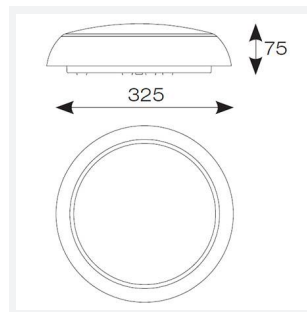

OCTO Disco Slim Connected by WIZ

OCTO Disco Slim 2 Connected by WIZ

Code: ADSILED2/OCTOW

- WIZ embedded slim and modern wall or ceiling light suitable for education and residential applications and ancillary areas
- All polycarbonate construction with opal diffuser and white trim ring with optional chrome or graphite ring
- Instant light output and unlimited switching
- Connects directly to your WiFi network using Bluetooth technology to support seamless pairing
- Tunable between 2700K - 6500K via WIZ app and voice control
- Please consider WiFi signal strength for this product

GENERAL INFORMATION

Wattage	11W
Lumens Delivered	1150lm - 1160lm (2700K - 6500K)
Lm/W	105lm/W - 112lm/W (2700K - 6500K)
Beam Angle	110
CRI	80
CCT	2700-6500K
Input	220-240V
Operating Temp	-10°C - 40°C
SDCM	6
Product Weight without Packaging	1.135 kg

TECHNICAL INFORMATION

Light Source	LED
Colour / Finish	White
IP Rating	IP65
Class Protection	2
Internal / External	Internal / External
Surface / Recessed / Suspended	Ceiling, Wall
Lumen Depreciation	L70 36,000h
Warranty (Years)	5
CE Mark	Yes
Diameter	325 mm
Accessories	ADSILED/2BZ/CH, ADSILED/2BZ/GR