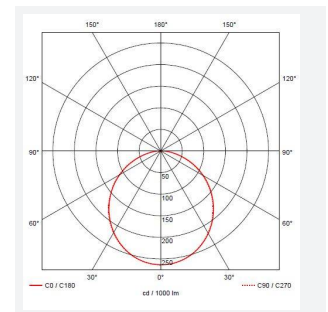

OCTO Disco Slim Connected by WIZ

OCTO Disco Slim 2 Connected by WIZ

Code: ADSILED2/OCTOW

- WIZ embedded slim and modern wall or ceiling light suitable for education and residential applications and ancillary areas
- All polycarbonate construction with opal diffuser and white trim ring with optional chrome or graphite ring
- Instant light output and unlimited switching
- Connects directly to your WiFi network using Bluetooth technology to support seamless pairing
- Tunable between 2700K - 6500K via WIZ app and voice control
- Please consider WiFi signal strength for this product

GENERAL INFORMATION

Wattage	11W
Lumens Delivered	1150lm - 1160lm (2700K - 6500K)
Lm/W	105lm/W - 112lm/W (2700K - 6500K)
Beam Angle	110
CRI	80
CCT	2700-6500K
Input	220-240V
Operating Temp	-10°C - 40°C
SDCM	6
Product Weight without Packaging	1.135 kg

TECHNICAL INFORMATION

Light Source	LED
Colour / Finish	White
IP Rating	IP65
Class Protection	2
Internal / External	Internal / External
Surface / Recessed / Suspended	Ceiling, Wall
Lumen Depreciation	L70 36,000h
Warranty (Years)	5
CE Mark	Yes
Diameter	325 mm
Accessories	ADSILED/2BZ/CH, ADSILED/2BZ/GR