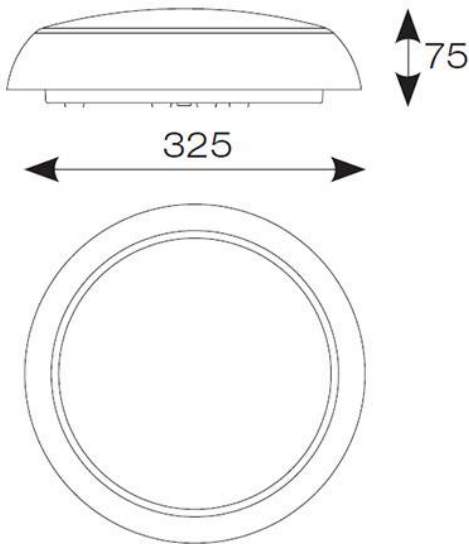

OCTO Disco Slim Connected by WiZ

OCTO Disco Slim 2 Connected by WiZ
Code: ADSILED2/OCTOW

ACCESSORIES

ADSILED/2BZ/GR

Disco Slim CCT 2 Trim Ring Graphite