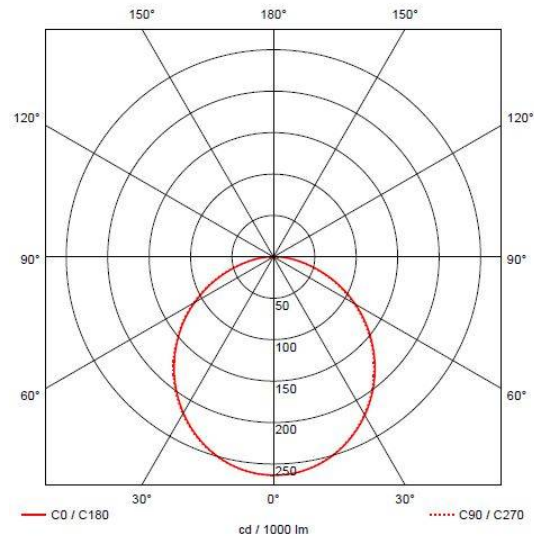

OCTO Disco Slim Connected by WiZ

OCTO Disco Slim 2 Connected by WiZ
Code: ADSILED2/OCTOW

ACCESSORIES

ADSILED/2BZ/GR

Disco Slim CCT 2 Trim Ring Graphite